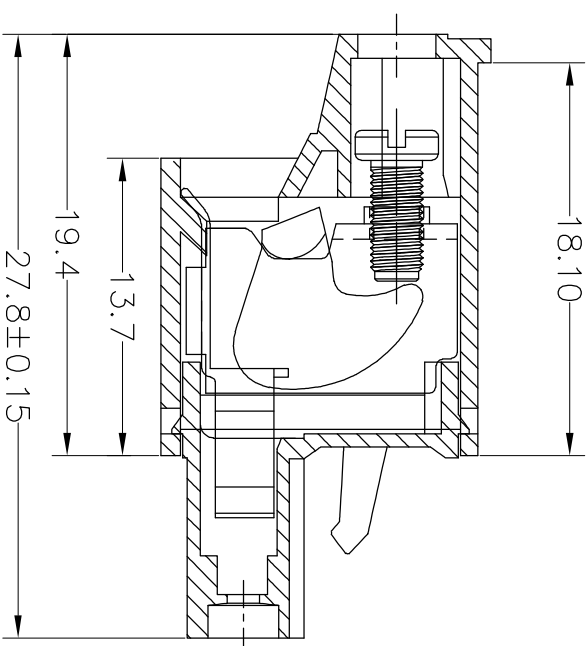

SPECIFICATIONS

Rated(额定参数): 300V,15A
 Dielectric strength(抗电强度): AC2000V/1 Minute
 Insulation Resistance(绝缘电阻):1000MΩ Min
 Contact Resistance(接触电阻):20mΩ Max
 Screw Torque(扭矩): 0.4Nm (3.5Lb.in)
 Wire Range(线径):28~12AWG
 Strip length(剥线长度):7~8mm
 Temp. range(操作温度): -40℃~+105℃
 MAX Soldering(瞬时温度):+250℃,5s

Housing Material(塑件): PA66 (UL94 V-0)
 Contact(端子): Phosphor Bronze, Tin plating(磷铜镀镍)
 Screw (螺丝): M2.5 Steel, Zinc plating(钢,镀锌)

PITCH RANGE IN MM	NOMINAL DIMENSION RANGE IN MM				
	OVER	OVER	OVER	OVER	OVER
TO 6	10 TO	TO 30	TO 60	TO 100	OVER 150
TO 10	24 TO	TO 60	TO 100	TO 150	
±0.10	±0.15	±0.25	±0.30	±0.50	±0.70
					±1.00

Ordering Information

JL2EDGKC-XXX XX G X 1

Pitch
500=5.00PH
508=5.08BH

No.of pins
2P~24P

Housing Color
B=Black
G=Green
U=Blue
R=Red
W=White
Y=Yellow
O=Orange
E=Grey

Packing
0=Pe bog
A=Troy
T=Tube

REV	DATE	MODIFICATION DESCRIPTION	CHANGE	DIM	TOL	APPROVE	SCALE	FIT	SHEET	PROU.	PART NO.	TITLE:
A0	2017.01.05	NEW DRAWING		X:XXX	±0.10	CHECK	A4	1/1			JL2EDGKC-XXXXGX1	5.00/5.08 Pitch Female Pluggable Terminal Blocks
1				Angle	±3°	APPROVE						