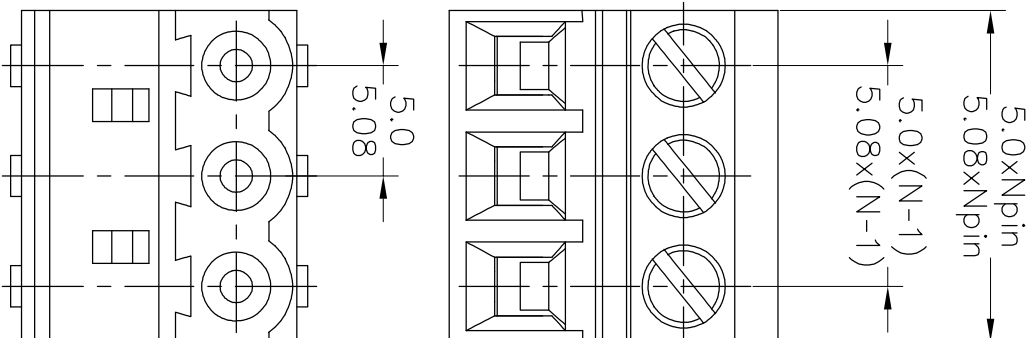

Housing Material(塑件): PA66 (UL94 V-0)
 Contact(端子): Phosphor Bronze, Tin plating(磷铜镀镍)
 Screw (螺丝): M2.5 Steel, Zinc plating(钢,镀锌)

PITCH RANGE IN MM	NOMINAL DIMENSION RANGE IN MM				
	OVER	OVER	OVER	OVER	OVER
TO 6	10 TO	TO 30	TO 60	TO 100	OVER 150
TO 10	24 TO	TO 60	TO 100	TO 150	
±0.10	±0.15	±0.25	±0.30	±0.50	±0.70
					±1.00

Ordering Information

JL2EDGKC-XXX XX G X 1

Pitch
500=5.00PH
508=5.08BH

No.of pins
2P~24P

Housing Color
B=Black
G=Green
U=Blue
R=Red
W=White
Y=Yellow
O=Orange
E=Grey

Packing
0=Pe bog
A=Troy
T=Tube

REV	DATE	MODIFICATION DESCRIPTION	CHANGE	DIM	TOL	APPROVE	SCALE	FIT	SHEET	PROU.	PART NO.	TITLE:
A0	2017.01.05	NEW DRAWING		X:XXX	±0.10	CHECK	A4	1/1			JL2EDGKC-XXXXGX1	5.00/5.08 Pitch Female Pluggable Terminal Blocks
1				Angle	±3°	APPROVE						