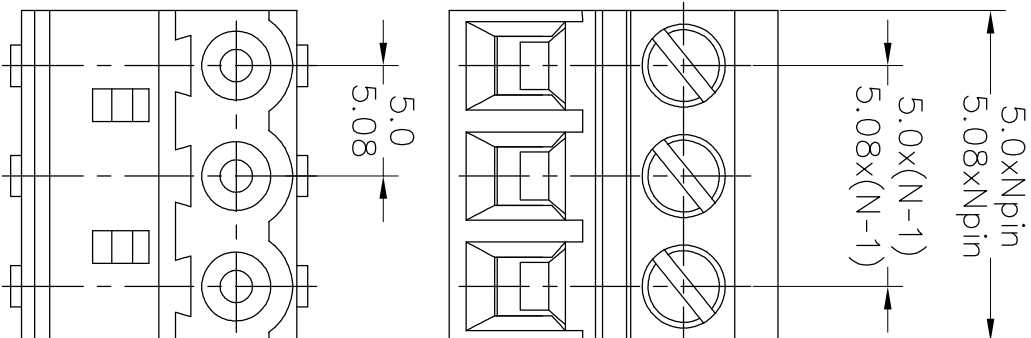

Housing Material(塑件): PA66 (UL94 V-0)
 Contact(端子): Phosphor Bronze, Tin plating(磷铜镀锡)
 Screw (螺丝): M2.5 Steel, Zinc plating(钢,镀锌)

PITCH RANGE IN MM	NOMINAL DIMENSION RANGE IN MM				
	OVER	OVER	OVER	OVER	OVER
TO 6	10 TO	TO 30	30 TO	60 TO	100 TO
TO 10	24 TO	TO 60	60 TO	100 TO	150 TO
±0.10	±0.15	±0.25	±0.30	±0.30	±0.50
					±0.70
					±1.00

Ordering Information

JL2EDGKC-XXX XX G X 1

Pitch
500=5.00PH
508=5.08BH

No.of pins
2P~24P

Housing Color
B=Black
G=Green
U=Blue
R=Red
W=White
Y=Yellow
O=Orange
E=Grey

Packing
0=Pe bog
A=Troy
T=Tube

REV	DATE	MODIFICATION DESCRIPTION	CHANGE	OPERATION	DRAW	BEN	17.01.05	SCALE	FIT	PROU.	PART NO.	TITLE:
A0	2017.01.05	NEW DRAWING		XX ±0.30	CHECK			UNIT mm	A4	1/1	JL2EDGKC-XXXXGX1	5.00/5.08 Pitch Female Pluggable Terminal Blocks
				X:XX ±0.20				SIZE A4				
				X:XXX ±0.10				SHEET 1/1				
				Angle ±3°	APPROVE			PROU.				