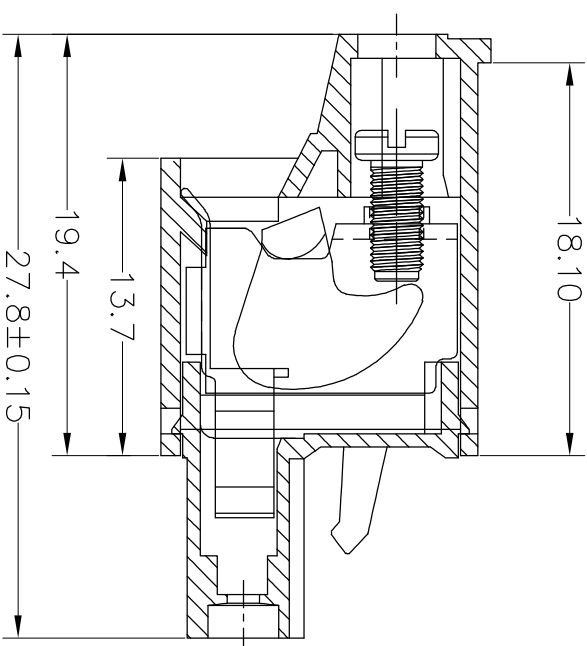

SPECIFICATIONS

Rated(额定参数): 300V,1.5A
 Dielectric strength(抗电强度): AC2000V/1 Minute
 Insulation Resistance(绝缘电阻):1000MΩ Min
 Contact Resistance(接触电阻):20mΩ Max
 Screw Torque(扭矩): 0.4Nm (3.5Lb.in)
 Wire Range(线径):28~12AWG
 Strip length(剥线长度):7~8mm
 Temp. range(操作温度): -40℃~+105℃
 MAX Soldering(瞬时温度):+250℃,5s

Housing Material(塑件): PA66 (UL94 V-0)
 Contact(端子): Phosphor Bronze, Tin plating(磷铜镀锡)
 Screw (螺丝): M2.5 Steel, Zinc plating(钢,镀锌)

PITCH RANGE IN MM	NOMINAL DIMENSION RANGE IN MM				
	OVER	OVER	OVER	OVER	OVER
TO 6	10 TO	TO 30	30 TO	60 TO	100 TO
TO 10	24 TO	TO 60	60 TO	100 TO	150 TO
±0.10	±0.15	±0.25	±0.30	±0.30	±0.50
					±0.70
					±1.00

Ordering Information

JL2EDGKC-XXX XX G X 1

Pitch
500=5.00PH
508=5.08BH

No.of pins
2P~24P

Housing Color
B=Black
G=Green
U=Blue
R=Red
W=White
Y=Yellow
O=Orange
E=Grey

Packing
0=Pe bog
A=Troy
T=Tube

REV	DATE	MODIFICATION DESCRIPTION	CHANGE	OPERATION	DRAW	BEN	17.01.05	SCALE	FIT	PROU.	PART NO.	TITLE:
A0	2017.01.05	NEW DRAWING		XX ±0.30	CHECK			UNIT mm	A4	1/1	JL2EDGKC-XXXXGX1	5.00/5.08 Pitch Female Pluggable Terminal Blocks
				X:XX ±0.20				SIZE A4				
				X:XXX ±0.10				SHEET 1/1				
				Angle ±3°	APPROVE			PROU.				