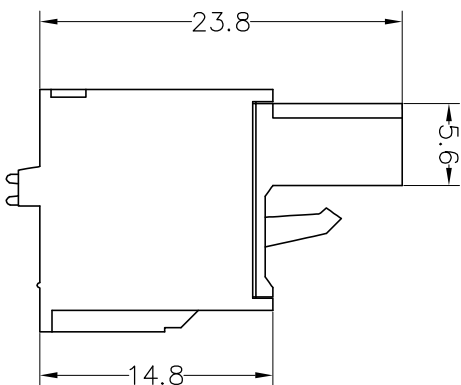

Housing Material(塑件): PA66 (UL94 V-0)
 Contact(端子): Phosphor Bronze, Tin plating(磷铜镀锡)

PITCH RANGE		NOMINAL DIMENSION RANGE					
IN MM	OVER	IN MM	OVER	OVER	OVER	OVER	OVER
6	10	10	30	60	100	100	150
T0	T0	T0	T0	T0	T0	T0	150
6	10	24	30	60	100	150	
±0.10	±0.15	±0.25	±0.30	±0.30	±0.50	±0.70	±1.00

Ordering Information

JL2EDGKD-XXX XX G X 1

Pitch
 500=5.00PH
 508=5.08PH

No.of pins
 2P~24P

Housing Color
 B=Black
 G=Green
 U=Blue
 R=Red
 W=White
 Y=Yellow
 O=Orange
 E=Grey

Packing
 O=Pe bog
 A=Troy
 T=Tube

REV	DATE	MODIFICATION DESCRIPTION	CHANGE	DIM	TOL	APPROVE	SCALE	FIT	SHEET	PROJ.	PART NO.	TITLE:
A0	2018.06.07	NEW DRAWING		Angle	±3°	CHECK	A4	1/1			JL2EDGKD-XXXXGX1	5.00/5.08 Pitch Female Pluggable Terminal Blocks
1												