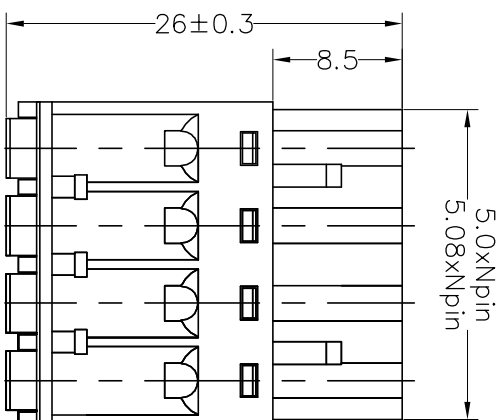

Housing Material(塑件): PA66 (UL94 V-0)
 Contact(端子): Phosphor Bronze, Tin plating(磷铜镀锡)

PITCH RANGE		NOMINAL DIMENSION RANGE					
IN MM	OVER	IN MM	OVER	OVER	OVER	OVER	OVER
6	10	10	30	60	100	100	150
T0	T0	T0	T0	T0	T0	T0	150
6	10	24	30	60	100	150	
±0.10	±0.15	±0.25	±0.30	±0.30	±0.50	±0.70	±1.00

Ordering Information

JL2EDGKD-XXX XX G X 1

Pitch
 500=5.00PH
 508=5.08PH

No.of pins
 2P~24P

Housing Color
 B=Black
 G=Green
 U=Blue
 R=Red
 W=White
 Y=Yellow
 O=Orange
 E=Grey

Packing
 O=Pe bog
 A=Troy
 T=Tube

REV	DATE	MODIFICATION DESCRIPTION	CHANGE	DIM	TOL	APPROVE	SCALE	FIT	SHEET	PROJ.	PART NO.	TITLE:
A0	2018.06.07	NEW DRAWING		Angle	±3°	CHECK	A4	1/1			JL2EDGKD-XXXXGX1	5.00/5.08 Pitch Female Pluggable Terminal Blocks
1												