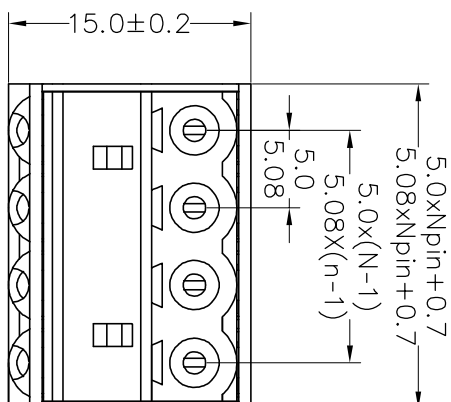

Housing Material(塑件): PA66 (UL94 V-0)
 Contact(端子): Phosphor Bronze, Tin plating(磷铜镀锡)

PITCH RANGE		NOMINAL DIMENSION RANGE					
IN MM	OVER	IN MM	OVER	OVER	OVER	OVER	OVER
6	10	10	30	60	100	100	150
T0	T0	T0	T0	T0	T0	T0	150
6	10	24	30	60	100	150	
±0.10	±0.15	±0.25	±0.30	±0.30	±0.50	±0.70	±1.00

Ordering Information

JL2EDGKD-XXX XX G X 1

Pitch
 500=5.00PH
 508=5.08PH

No.of pins
 2P~24P

Housing Color
 B=Black
 G=Green
 U=Blue
 R=Red
 W=White
 Y=Yellow
 O=Orange
 E=Grey

Packing
 O=Pe bog
 A=Troy
 T=Tube

REV	DATE	MODIFICATION DESCRIPTION	CHANGE	DIM	TOL	APPROVE	SCALE	FIT	SHEET	PROJ.	PART NO.	TITLE:
A0	2018.06.07	NEW DRAWING		Angle	±3°	CHECK	A4	1/1			JL2EDGKD-XXXXGX1	5.00/5.08 Pitch Female Pluggable Terminal Blocks
1												