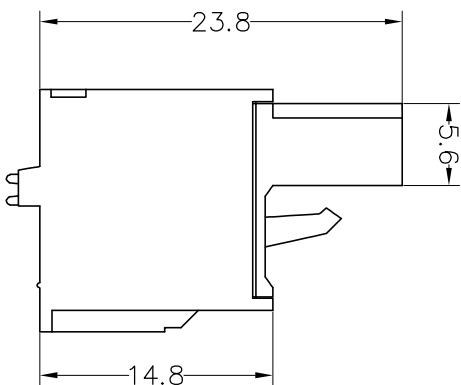

**SPECIFICATIONS**

Rated(额定参数): 300V,10A  
 Dielectric strength(抗电强度): AC2000V/1 Minute  
 Insulation Resistance(绝缘电阻):1000MΩ Min  
 Contact Resistance(接触电阻):20mΩ Max  
 Wire Range(线径):26~12AWG  
 Strip length(剥线长度):10~11mm  
 Temp. range(操作温度):-40℃~+105℃  
 MAX Soldering(瞬时温度):+250℃,5s

Housing Material(塑件): PA66 (UL94 V-0)  
 Contact(端子): Phosphor Bronze, Tin plating(磷铜镀锡)

PITCH RANGE		NOMINAL DIMENSION RANGE					
IN MM	OVER	IN MM	OVER	OVER	OVER	OVER	OVER
6	10	10	30	60	100	100	OVER
T0	T0	T0	T0	T0	T0	T0	OVER
6	10	24	30	60	100	150	150
±0.10	±0.15	±0.25	±0.30	±0.30	±0.50	±0.70	±1.00

**Ordering Information**

**JL2EDGKD-XXX XX G X 1**

REV	DATE	MODIFICATION DESCRIPTION	CHANGE	DIM	TOL	APPROVE	OPERATION	DRAW	Yiyusheng	18.06.07	SCALE	FIT	UNIT	SIZE	SHEET	PROJ.	PART NO.	TITLE:
A0	2018.06.07	NEW DRAWING		Angle	±3°		±0.20	CHECK			A4	mm	mm	1/1			JL2EDGKD-XXXXGX1	5.00/5.08 Pitch Female Pluggable Terminal Blocks
1							±0.30											