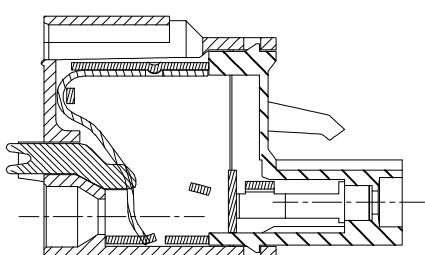

**SPECIFICATIONS**

Rated(额定参数): 300V,10A  
 Dielectric strength(抗电强度): AC2000V/1 Minute  
 Insulation Resistance(绝缘电阻):1000MΩ Min  
 Contact Resistance(接触电阻):20mΩ Max  
 Wire Range(线径):26~12AWG  
 Strip length(剥线长度):10~11mm  
 Temp. range(操作温度):-40℃~+105℃  
 MAX Soldering(瞬时温度):+250℃,5s

Housing Material(塑件): PA66 (UL94 V-0)  
 Contact(端子): Phosphor Bronze, Tin plating(磷铜镀锡)

PITCH RANGE		NOMINAL DIMENSION RANGE					
IN MM	OVER	IN MM	OVER	OVER	OVER	OVER	OVER
6	10	10	30	60	100	100	OVER
T0	T0	T0	T0	T0	T0	T0	OVER
6	10	24	30	60	100	150	150
±0.10	±0.15	±0.25	±0.30	±0.30	±0.50	±0.70	±1.00

**Ordering Information**

**JL2EDGKD-XXX XX G X 1**

REV	DATE	MODIFICATION DESCRIPTION	CHANGE	DIM	TOL	APPROVE	OPERATION	DRAW	Yiyusheng	18.06.07	SCALE	FIT	UNIT	SIZE	SHEET	PROJ.	PART NO.	TITLE:
A0	2018.06.07	NEW DRAWING		Angle	±3°		±0.20	CHECK			A4	mm	mm	1/1			JL2EDGKD-XXXXGX1	5.00/5.08 Pitch Female Pluggable Terminal Blocks
1							±0.30											