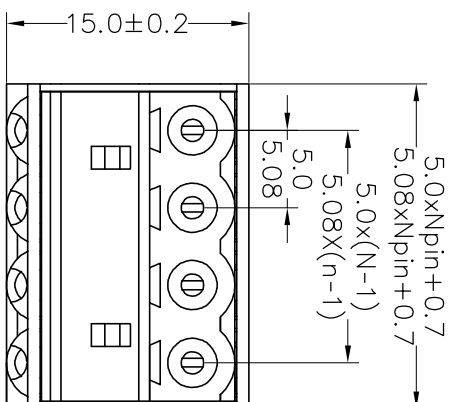

**SPECIFICATIONS**

Rated(额定参数): 300V,10A  
 Dielectric strength(抗电强度): AC2000V/1 Minute  
 Insulation Resistance(绝缘电阻):1000MΩ Min  
 Contact Resistance(接触电阻):20mΩ Max  
 Wire Range(线径):26~12AWG  
 Strip length(剥线长度):10~11mm  
 Temp. range(操作温度):-40℃~+105℃  
 MAX Soldering(瞬时温度):+250℃,5s

Housing Material(塑件): PA66 (UL94 V-0)  
 Contact(端子): Phosphor Bronze, Tin plating(磷铜镀锡)

PITCH RANGE		NOMINAL DIMENSION RANGE					
IN MM	OVER	IN MM	OVER	OVER	OVER	OVER	OVER
6	10	10	30	60	100	100	OVER
T0	T0	T0	T0	T0	T0	T0	OVER
6	10	24	30	60	100	150	150
±0.10	±0.15	±0.25	±0.30	±0.30	±0.50	±0.70	±1.00

**Ordering Information**

**JL2EDGKD-XXX XX G X 1**

REV	DATE	MODIFICATION DESCRIPTION	CHANGE	DIM	TOL	APPROVE	OPERATION	DRAW	Yiyusheng	18.06.07	SCALE	FIT	UNIT	SIZE	SHEET	PROJ.	PART NO.	TITLE:
A0	2018.06.07	NEW DRAWING		Angle	±3°		±0.20	CHECK			A4	mm	mm	1/1			JL2EDGKD-XXXXGX1	5.00/5.08 Pitch Female Pluggable Terminal Blocks
1							±0.30											