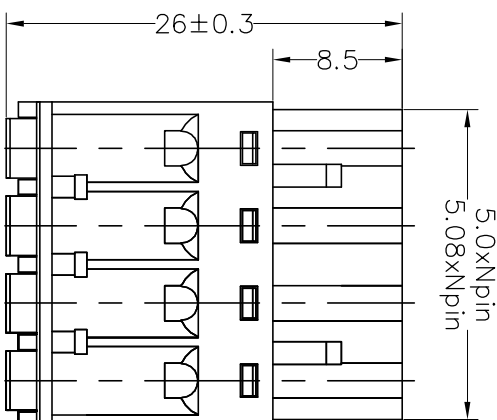

**SPECIFICATIONS**

Rated(额定参数): 300V,10A  
 Dielectric strength(抗电强度): AC2000V/1 Minute  
 Insulation Resistance(绝缘电阻):1000MΩ Min  
 Contact Resistance(接触电阻):20mΩ Max  
 Wire Range(线径):26~12AWG  
 Strip length(剥线长度):10~11mm  
 Temp. range(操作温度):-40℃~+105℃  
 MAX Soldering(瞬时温度):+250℃,5s

Housing Material(塑件): PA66 (UL94 V-0)  
 Contact(端子): Phosphor Bronze, Tin plating(磷铜镀锡)

PITCH RANGE		NOMINAL DIMENSION RANGE					
IN MM	OVER	IN MM	OVER	OVER	OVER	OVER	OVER
6	10	10	30	60	100	100	OVER
T0	T0	T0	T0	T0	T0	T0	OVER
6	10	24	30	60	100	150	150
±0.10	±0.15	±0.25	±0.30	±0.30	±0.50	±0.70	±1.00

**Ordering Information**

**JL2EDGKD-XXX XX G X 1**

REV	DATE	MODIFICATION DESCRIPTION	CHANGE	DIM	TOL	APPROVE	OPERATION	DRAW	Yiyusheng	18.06.07	SCALE	FIT	UNIT	SIZE	SHEET	PROJ.	PART NO.	TITLE:
A0	2018.06.07	NEW DRAWING		Angle	±3°		±0.20	CHECK			A4	mm	mm	1/1			JL2EDGKD-XXXXGX1	5.00/5.08 Pitch Female Pluggable Terminal Blocks
1							±0.30											