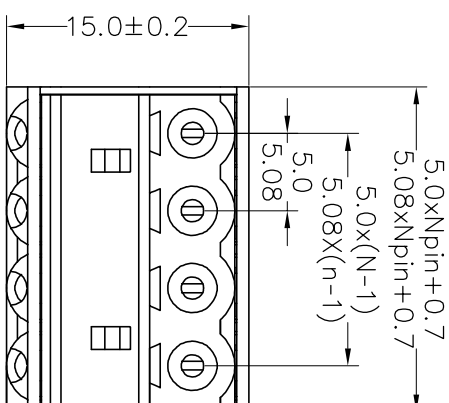

## SPECIFICATIONS

Rated(额定参数): 300V,10A  
 Dielectric strength(抗电强度): AC2000V/1 Minute  
 Insulation Resistance(绝缘电阻):1000MΩ Min  
 Contact Resistance(接触电阻):20mΩ Max  
 Wire Range(线径):26~12AWG  
 Strip length(剥线长度):10~11mm  
 Temp. range(操作温度):-40℃~+105℃  
 MAX Soldering(瞬时温度):+250℃,5s

Housing Material(塑件): PA66 (UL94 V-0)  
 Contact(端子): Phosphor Bronze, Tin plating(磷铜镀锡)

PITCH RANGE		NOMINAL DIMENSION RANGE					
IN MM	OVER	IN MM	OVER	OVER	OVER	OVER	OVER
6	10	10	30	60	100	100	150
T0	T0	T0	T0	T0	T0	T0	150
6	10	24	30	60	100	150	
±0.10	±0.15	±0.25	±0.30	±0.30	±0.50	±0.70	±1.00

## Ordering Information

JL2EDGKD-XXX XX G X 1

Pitch  
 500=5.00PH  
 508=5.08PH

No.of pins  
 2P~24P

Housing Color  
 B=Black  
 G=Green  
 U=Blue  
 R=Red  
 W=White  
 Y=Yellow  
 O=Orange  
 E=Grey

Packing  
 O=Pe bog  
 A=Troy  
 T=Tube

REV	DATE	MODIFICATION DESCRIPTION	CHANGE	DIM	TOL	APPROVE	SCALE	FIT	SHEET	PROJ.	PART NO.	TITLE:
A0	2018.06.07	NEW DRAWING		Angle	±3°	CHECK	A4	1/1			JL2EDGKD-XXXXGX1	5.00/5.08 Pitch Female Pluggable Terminal Blocks
1												