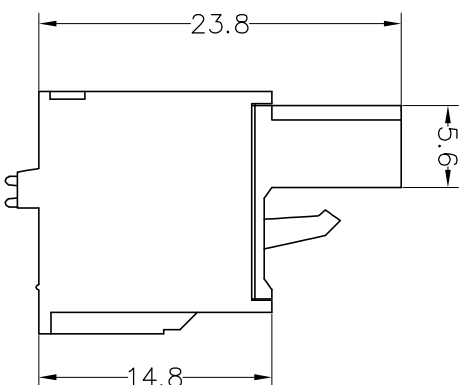

Housing Material(塑件): PA66 (UL94 V-0)  
 Contact(端子): Phosphor Bronze, Tin plating(磷铜镀锡)

PITCH RANGE		NOMINAL DIMENSION RANGE					
IN MM	OVER	IN MM	OVER	OVER	OVER	OVER	OVER
6	10	10	30	60	100	100	150
T0	T0	T0	T0	T0	T0	T0	150
6	10	24	30	60	100	150	
±0.10	±0.15	±0.25	±0.30	±0.30	±0.50	±0.70	±1.00

## Ordering Information

JL2EDGKD-XXX XX G X 1

Pitch  
 500=5.00PH  
 508=5.08PH

No.of pins  
 2P~24P

Housing Color  
 B=Black  
 G=Green  
 U=Blue  
 R=Red  
 W=White  
 Y=Yellow  
 O=Orange  
 E=Grey

Packing  
 O=Pe bog  
 A=Troy  
 T=Tube

REV	DATE	MODIFICATION DESCRIPTION	CHANGE	DIM	TOL	APPROVE	SCALE	FIT	SHEET	PROJ.	PART NO.	TITLE:
A0	2018.06.07	NEW DRAWING		Angle	±3°	CHECK	A4	1/1			JL2EDGKD-XXXXGX1	5.00/5.08 Pitch Female Pluggable Terminal Blocks
1												