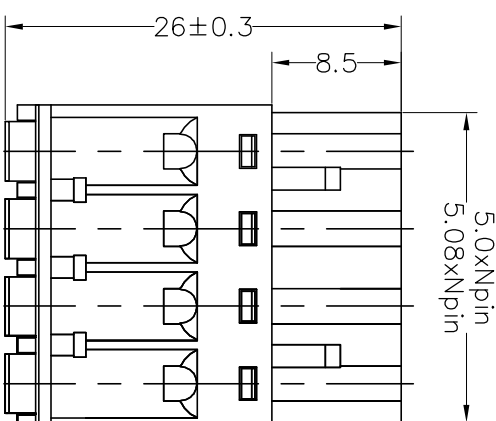

## SPECIFICATIONS

Rated(额定参数): 300V,10A  
 Dielectric strength(抗电强度): AC2000V/1 Minute  
 Insulation Resistance(绝缘电阻):1000MΩ Min  
 Contact Resistance(接触电阻):20mΩ Max  
 Wire Range(线径):26~12AWG  
 Strip length(剥线长度):10~11mm  
 Temp. range(操作温度):-40℃~+105℃  
 MAX Soldering(瞬时温度):+250℃,5s

Housing Material(塑件): PA66 (UL94 V-0)  
 Contact(端子): Phosphor Bronze, Tin plating(磷铜镀锡)

PITCH RANGE		NOMINAL DIMENSION RANGE					
IN MM	OVER	IN MM	OVER	OVER	OVER	OVER	OVER
6	10	10	30	60	100	100	150
T0	T0	T0	T0	T0	T0	T0	150
6	10	24	30	60	100	150	
±0.10	±0.15	±0.25	±0.30	±0.30	±0.50	±0.70	±1.00

## Ordering Information

JL2EDGKD-XXX XX G X 1

Pitch  
 500=5.00PH  
 508=5.08PH

No.of pins  
 2P~24P

Housing Color  
 B=Black  
 G=Green  
 U=Blue  
 R=Red  
 W=White  
 Y=Yellow  
 O=Orange  
 E=Grey

Packing  
 O=Pe bog  
 A=Troy  
 T=Tube

REV	DATE	MODIFICATION DESCRIPTION	CHANGE	DIM	TOL	APPROVE	SCALE	FIT	SHEET	PROJ.	PART NO.	TITLE:
A0	2018.06.07	NEW DRAWING		Angle	±3°	CHECK	A4	1/1			JL2EDGKD-XXXXGX1	5.00/5.08 Pitch Female Pluggable Terminal Blocks
1												