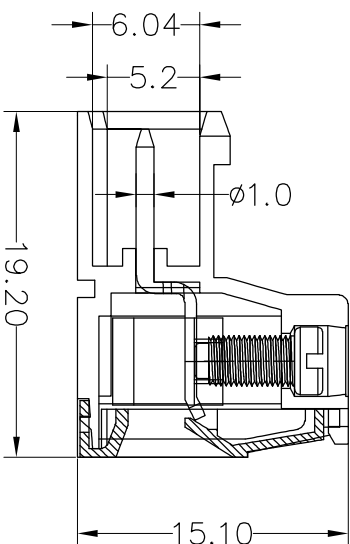

SPECIFICATIONS

Rated(额定参数): 300V,15A
 Dielectric strength(抗电强度): AC2000V/1 Minute
 Insulation Resistance(绝缘电阻):1000MΩ Min
 Contact Resistance(接触电阻):20mΩ Max
 Screw Torque(扭矩): 0.4Nm (3.5Lb.in)
 Wire Range(线径):28~12AWG
 Strip length(剥线长度):7~8mm
 Temp. range(操作温度): -40℃~+105℃
 MAX Soldering(瞬时温度):+250℃,5s

Housing Material(塑件): PA66 (UL94 V-0)
 Contact(端子): Phosphor Bronze, Tin plating(磷铜镀锡)
 Screw (螺丝): M2.5 Steel, Zinc plating(钢,镀锌)

PITCH RANGE		NOMINAL DIMENSION RANGE					
IN MM		IN MM		IN MM		IN MM	
OVER	TO	OVER	TO	OVER	TO	OVER	TO
6	10	10	30	60	100	100	150
6	10	24	30	60	100	150	150
±0.10	±0.15	±0.25	±0.30	±0.30	±0.50	±0.70	±1.00

Ordering Information

JL2EDGKR-XXX XX G X 1

Pitch
 500=5.0PH
 508=5.08PH

No.of pins
 2P~24P

Housing Color
 B=Black
 G=Green
 U=Blue
 R=Red
 W=White
 Y=Yellow
 O=Orange
 E=Grey

Packing
 0=Pe bog
 T=Tube
 A=Tray

REV	DATE	MODIFICATION DESCRIPTION	CHANGE
A0	2017.11.05	NEW DRAWING	

OPERATION		DRAW	BEN	17.11.05
XX	±0.20			
X.XX	±0.20	CHECK		
X:XXX	±0.10			
Angle	±3'	APPROVE		
DIM	TOL			

SCALE	FIT	PART NO.	TITLE:
UNIT	mm	JL2EDGKR-XXXXGX1	5.0/5.08mm Pitch Pluggable Terminal Blocks
SIZE	A4		
SHEET	1/1		
PROU.			