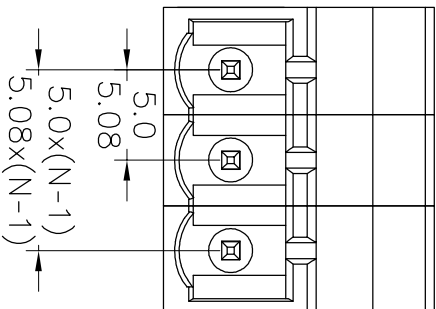

Housing Material(塑件): PA66 (UL94 V-0)
 Contact(端子): Phosphor Bronze, Tin plating(磷铜镀锡)
 Screw (螺丝): M2.5 Steel, Zinc plating(钢,镀锌)

PITCH RANGE		NOMINAL DIMENSION RANGE					
IN MM		IN MM		IN MM		IN MM	
OVER	TO	OVER	TO	OVER	TO	OVER	TO
6	10	10	30	60	100	100	150
6	10	24	30	60	100	150	150
±0.10	±0.15	±0.25	±0.30	±0.30	±0.50	±0.70	±1.00

Ordering Information

JL2EDGKR-XXX XX G X 1

Pitch
 500=5.0PH
 508=5.08PH

No.of pins
 2P~24P

Housing Color
 B=Black
 G=Green
 U=Blue
 R=Red
 W=White
 Y=Yellow
 O=Orange
 E=Grey

Packing
 0=Pe bog
 T=Tube
 A=Tray

REV	DATE	MODIFICATION DESCRIPTION	CHANGE
A0	2017.11.05	NEW DRAWING	

OPERATION		DRAW	BEN	17.11.05
XX	±0.20			
X.XX	±0.20	CHECK		
X:XXX	±0.10			
Angle	±3'	APPROVE		
DIM	TOL			

SCALE	FIT	PART NO.	TITLE:
UNIT	mm	JL2EDGKR-XXXXGX1	5.0/5.08mm Pitch Pluggable Terminal Blocks
SIZE	A4		
SHEET	1/1		
PROU.			