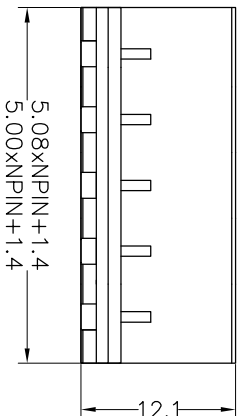

Housing Material(塑件): PA66 (UL94 V-0)
 Contact(端子): Brass, Tin plating(黄铜镀锡)

PITCH RANGE IN MM	NOMINAL DIMENSION RANGE IN MM					
	OVER TO	OVER TO	OVER TO	OVER TO	OVER TO	OVER TO
6	6	10	30	60	100	150
10	10	24	30	60	100	150
±0.10	±0.15	±0.25	±0.30	±0.30	±0.50	±0.70 ±1.00

Ordering Information

JL2EDGRC-XXX XX G X 1

Pitch
500=5.00PH
508=5.08PH

No.of pins
2P~24P

Housing Color
B=Black
G=Green
U=Blue
R=Red
W=White
Y=Yellow
O=Orange
E=Grey

Packing
0=Pe bag
T=Tube
A=Tray

Recommended P.C.B Layout(Top Side)

REV	DATE	MODIFICATION DESCRIPTION	CHANGE	OPERATION		DRAW	yiyusheng	18.12.24	SCALE	FIT	PART NO.	TITLE:
				DIM	TOL				UNIT	mm		
A0	2018.12.24	NEW DRAWING		X:XX	±0.30	CHECK					JL2EDGRC-XXXXXXGX1	5.08/5.00mm Pitch Male Pluggable Terminal Blocks
1												