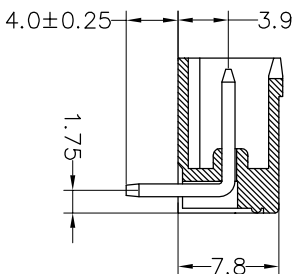

Housing Material(塑件): PA66 (UL94 V-0)
 Contact(端子): Brass, Tin plating(黄铜镀锡)

PITCH RANGE IN MM	NOMINAL DIMENSION RANGE IN MM					
	OVER TO	OVER TO	OVER TO	OVER TO	OVER TO	OVER TO
6	6	10	30	60	100	150
10	10	24	30	60	100	150
±0.10	±0.15	±0.25	±0.30	±0.30	±0.50	±0.70 ±1.00

Ordering Information

JL2EDGRC-XXX XX G X 1

Pitch
500=5.00PH
508=5.08PH

No.of pins
2P~24P

Housing Color
B=Black
G=Green
U=Blue
R=Red
W=White
Y=Yellow
O=Orange
E=Grey

Packing
0=Pe bag
T=Tube
A=Tray

Recommended P.C.B Layout(Top Side)

REV	DATE	MODIFICATION DESCRIPTION	CHANGE	OPERATION		DRAW	yiyusheng	18.12.24	SCALE	FIT	PART NO.	TITLE:
				DIM	TOL				UNIT	mm		
A0	2018.12.24	NEW DRAWING		X:XX	±0.30	CHECK					JL2EDGRC-XXXXXXGX1	5.08/5.00mm Pitch Male Pluggable Terminal Blocks
1												