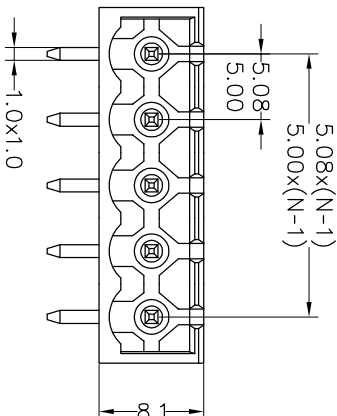

Housing Material(塑件): PA66 (UL94 V-0)
 Contact(端子): Brass, Tin plating(黄铜镀锡)

PITCH RANGE IN MM	NOMINAL DIMENSION RANGE IN MM					
	OVER TO	OVER TO	OVER TO	OVER TO	OVER TO	OVER TO
6	6	10	30	60	100	150
10	10	24	30	60	100	150
±0.10	±0.15	±0.25	±0.30	±0.30	±0.50	±0.70 ±1.00

Ordering Information

JL2EDGRC-XXX XX G X 1

Pitch
500=5.00PH
508=5.08PH

No.of pins
2P~24P

Housing Color
B=Black
G=Green
U=Blue
R=Red
W=White
Y=Yellow
O=Orange
E=Grey

Packing
0=Pe bag
T=Tube
A=Tray

Recommended P.C.B Layout(Top Side)

REV	DATE	MODIFICATION DESCRIPTION	CHANGE	OPERATION		DRAW	yiyusheng	18.12.24	SCALE	FIT	PART NO.	TITLE:
				DIM	TOL				UNIT	mm		
A0	2018.12.24	NEW DRAWING		X:XX	±0.30	CHECK					JL2EDGRC-XXXXXXGX1	5.08/5.00mm Pitch Male Pluggable Terminal Blocks
1												