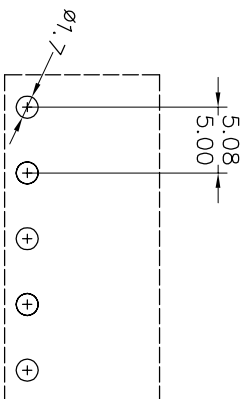

Housing Material(塑件): PA66 (UL94 V-0)
 Contact(端子): Brass, Tin plating(黄铜镀锡)

PITCH RANGE IN MM	NOMINAL DIMENSION RANGE IN MM					
	OVER TO	OVER TO	OVER TO	OVER TO	OVER TO	OVER TO
6	6	10	30	60	100	150
10	10	24	30	60	100	150
±0.10	±0.15	±0.25	±0.30	±0.30	±0.50	±0.70 ±1.00

Ordering Information

JL2EDGRC-XXX XX G X 1

Pitch
500=5.00PH
508=5.08PH

No.of pins
2P~24P

Housing Color
B=Black
G=Green
U=Blue
R=Red
W=White
Y=Yellow
O=Orange
E=Grey

Packing
0=Pe bag
T=Tube
A=Tray

Recommended P.C.B Layout(Top Side)

REV	DATE	MODIFICATION DESCRIPTION	CHANGE	OPERATION		DRAW	yiyusheng	18.12.24	SCALE	FIT	PART NO.	TITLE:
				DIM	TOL				UNIT	mm		
A0	2018.12.24	NEW DRAWING		X:XX	±0.30	CHECK					JL2EDGRC-XXXXXXGX1	5.08/5.00mm Pitch Male Pluggable Terminal Blocks
1												