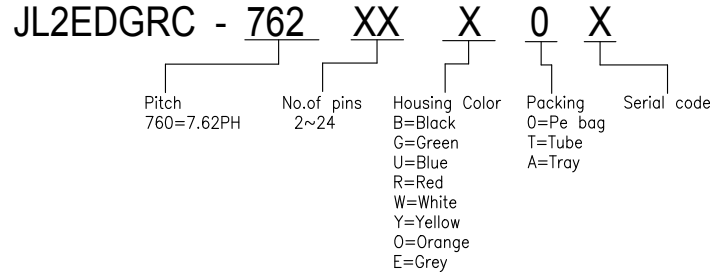

REVISION RECORD				
REV	ECN	DESCRIPTION	DRFT	DATE
AO		NEW		21.12.16

NOTES1:
UL Standard
1. Rated voltage/current : 300V / 15A
2. Withstanding voltage : AC2500V/1Min.

IEC Standard

1.

Pollution degree	2
Overtoltage category	III
Rate impulse voltage(KV)	4KV
Rate voltage(V)	400V
Rate current(A)	20A

NOTES2:
1. Dimension shall be interpreted per ASME Y14.5-2009
2. Pitch : 7.62mm, Poles : N=02~24P
3. Operating temperature: -40°C~+105°C
4. Undimensioned tolerances:

Pitch range in mm			Nominal dimension range in mm					0.1/10
To	Over	Over	To	Over	Over	Over		
6	6	10	30	30	60	100	150	
6	10	24	30	60	100	150		
±0.15	±0.20	±0.30	±0.30	±0.50	±0.70	±1.00	±1.30	
							±2'	

5. RoHS Compliance

Ordering Information

DRAW	SHUANGPING ZHENG	SCALE	FIT
CHECK	LICHAO LIU	UNIT	mm
APPROVE	YONGLIANG GAO	SIZE	A4
		SHEET	1/1
		PROJ.	

JILN 东莞市锦凌电子有限公司
DONGGUAN JINLING ELECTRONIC CO., LTD

PART NO. JL2EDGRC-762XXXXX

TITLE: JL2EDGRC-7.62-XXP插拔式公座/弯脚