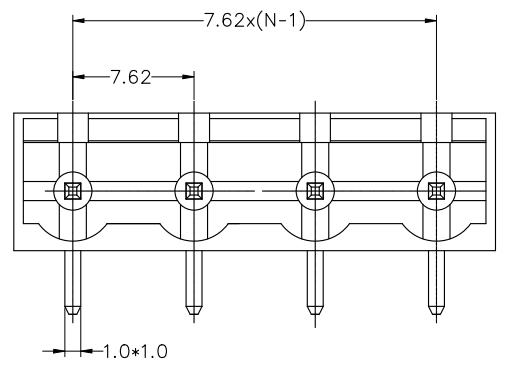

NOTES2:
 1. Dimension shall be interpreted per ASME Y14.5-2009
 2. Pitch : 7.62mm, Poles : N=02~24P
 3. Operating temperature: -40°C~+105°C
 4. Undimensioned tolerances:

Pitch range in mm			Nominal dimension range in mm					0.1/10
To	Over	Over	To	Over	Over	Over		
6	6	10	30	30	60	100	150	
6	10	24	30	60	100	150		
±0.15	±0.20	±0.30	±0.30	±0.50	±0.70	±1.00	±1.30	
							±2'	

5. RoHS Compliance

Ordering Information

DRAW	SHUANGPING ZHENG	SCALE	FIT
CHECK	LICHAO LIU	UNIT	mm
APPROVE	YONGLIANG GAO	SIZE	A4
		SHEET	1/1
		PROJ.	

JILN 东莞市锦凌电子有限公司
 DONGGUAN JINLING ELECTRONIC CO., LTD

PART NO. JL2EDGRC-762XXXXX