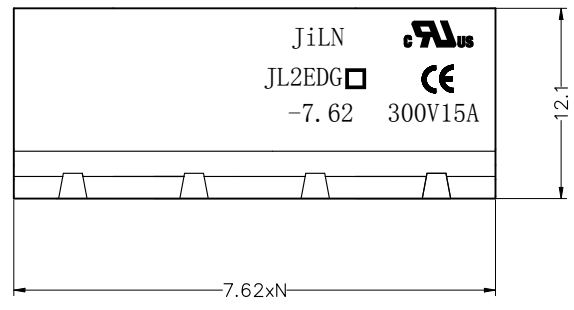

NOTES2:
 1. Dimension shall be interpreted per ASME Y14.5-2009
 2. Pitch : 7.62mm, Poles : N=02~24P
 3. Operating temperature: -40°C~+105°C
 4. Undimensioned tolerances:

Pitch range in mm			Nominal dimension range in mm					0.1/10
To	Over	Over	To	Over	Over	Over		
6	6	10	30	30	60	100	150	
6	10	24	30	60	100	150		
±0.15	±0.20	±0.30	±0.30	±0.50	±0.70	±1.00	±1.30	
							±2'	

5. RoHS Compliance

Ordering Information

DRAW	SHUANGPING ZHENG	SCALE	FIT
CHECK	LICHAO LIU	UNIT	mm
APPROVE	YONGLIANG GAO	SIZE	A4
		SHEET	1/1
		PROJ.	

JILN 东莞市锦凌电子有限公司
 DONGGUAN JINLING ELECTRONIC CO., LTD

PART NO. JL2EDGRC-762XXXXX