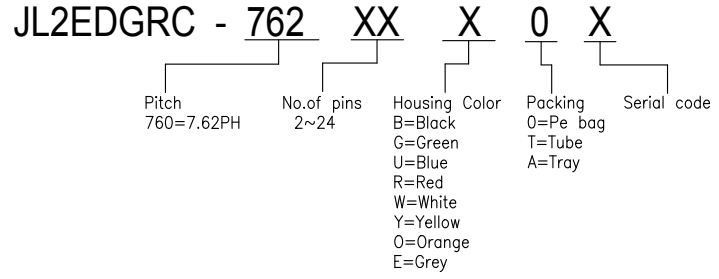

REVISION RECORD				
REV	ECN	DESCRIPTION	DRFT	DATE
A0		NEW		21.12.16

NOTES1:
UL Standard
1. Rated voltage/current : 300V / 15A
2. Withstanding voltage : AC2500V/1Min.

IEC Standard

1.

Pollution degree	2
Overtoltage category	III
Rate impulse voltage(KV)	4KV
Rate voltage(V)	400V
Rate current(A)	20A

NOTES2:
1. Dimension shall be interpreted per ASME Y14.5-2009
2. Pitch : 7.62mm, Poles : N=02~24P
3. Operating temperature: -40°C~+105°C
4. Undimensioned tolerances:

Pitch range in mm			Nominal dimension range in mm					0.1/10
To	Over	Over	To	Over	Over	Over		
6	6	10	30	30	60	100	150	
6	10	24	30	60	100	150		
±0.15	±0.20	±0.30	±0.30	±0.50	±0.70	±1.00	±1.30	
							±2'	

5. RoHS Compliance

Ordering Information

DRAW	SHUANGPING ZHENG	SCALE	FIT
CHECK	LICHAO LIU	UNIT	mm
APPROVE	YONGLIANG GAO	SIZE	A4
		SHEET	1/1
		PROJ.	

JILN 东莞市锦凌电子有限公司
DONGGUAN JINLING ELECTRONIC CO., LTD

PART NO. JL2EDGRC-762XXXXX

TITLE: JL2EDGRC-7.62-XXP插拔式公座/弯脚