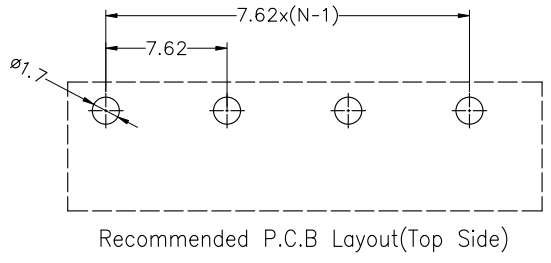

REVISION RECORD				
REV	ECN	DESCRIPTION	DRFT	DATE
A0		NEW		21.12.16

NOTES1:
UL Standard
1. Rated voltage/current : 300V / 15A
2. Withstanding voltage : AC2500V/1Min.

IEC Standard

1.

Pollution degree	2
Overtoltage category	III
Rate impulse voltage(KV)	4KV
Rate voltage(V)	400V
Rate current(A)	20A

NOTES2:
1. Dimension shall be interpreted per ASME Y14.5-2009
2. Pitch : 7.62mm, Poles : N=02~24P
3. Operating temperature: -40°C~+105°C
4. Undimensioned tolerances:

Pitch range in mm			Nominal dimension range in mm					0.1/10
To	Over	Over	To	Over	Over	Over		
6	6	10	30	30	60	100	150	
6	10	24	30	60	100	150		
±0.15	±0.20	±0.30	±0.30	±0.50	±0.70	±1.00	±1.30	
							±2'	

5. RoHS Compliance

Ordering Information

DRAW	SHUANGPING ZHENG	SCALE	FIT
CHECK	LICHAO LIU	UNIT	mm
APPROVE	YONGLIANG GAO	SIZE	A4
		SHEET	1/1
		PROJ.	

JILN 东莞市锦凌电子有限公司
DONGGUAN JINLING ELECTRONIC CO., LTD

PART NO. JL2EDGRC-762XXXXX

TITLE: JL2EDGRC-7.62-XXP插拔式公座/弯脚