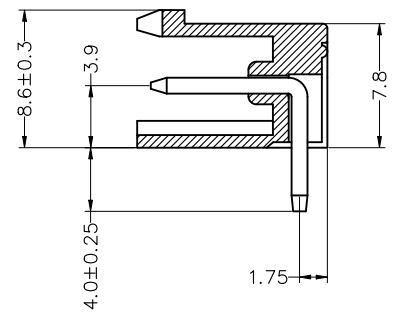

NOTES2:
 1. Dimension shall be interpreted per ASME Y14.5-2009
 2. Pitch : 7.62mm, Poles : N=02~24P
 3. Operating temperature: -40°C~+105°C
 4. Undimensioned tolerances:

Pitch range in mm			Nominal dimension range in mm					0.1/10
To	Over	Over	To	Over	Over	Over		
6	6	10	30	30	60	100	150	
6	10	24	30	60	100	150		
±0.15	±0.20	±0.30	±0.30	±0.50	±0.70	±1.00	±1.30	
							±2'	

5. RoHS Compliance

Ordering Information

DRAW	SHUANGPING ZHENG	SCALE	FIT
CHECK	LICHAO LIU	UNIT	mm
APPROVE	YONGLIANG GAO	SIZE	A4
		SHEET	1/1
		PROJ.	

JILN 东莞市锦凌电子有限公司
 DONGGUAN JINLING ELECTRONIC CO., LTD

PART NO. JL2EDGRC-762XXXXX