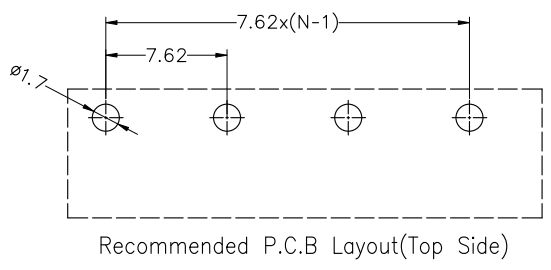

REVISION RECORD				
REV	ECN	DESCRIPTION	DRFT	DATE
A0		NEW		21.12.16

NOTES1:
UL Standard
1. Rated voltage/current : 300V / 15A
2. Withstanding voltage : AC2500V/1Min.

IEC Standard

1.

Pollution degree	2
Overtoltage category	III
Rate impulse voltage(KV)	4KV
Rate voltage(V)	400V
Rate current(A)	20A

NOTES2:
1. Dimension shall be interpreted per ASME Y14.5-2009
2. Pitch : 7.62mm, Poles : N=02~24P
3. Operating temperature: -40°C~+105°C
4. Undimensioned tolerances:

Pitch range in mm			Nominal dimension range in mm					0.1/10
To	Over	Over	To	Over	Over	Over		
6	6	10	30	30	60	100	150	
6	10	24	30	60	100	150		
±0.15	±0.20	±0.30	±0.30	±0.50	±0.70	±1.00	±1.30	
							±2'	

5. RoHS Compliance

Ordering Information

DRAW	SHUANGPING ZHENG	SCALE	FIT
CHECK	LICHAO LIU	UNIT	mm
APPROVE	YONGLIANG GAO	SIZE	A4
		SHEET	1/1
		PROJ.	

JILN 东莞市锦凌电子有限公司
DONGGUAN JINLING ELECTRONIC CO., LTD

PART NO.	JL2EDGRC-762XXXXX
TITLE:	JL2EDGRC-7.62-XXP插拔式公座/弯脚