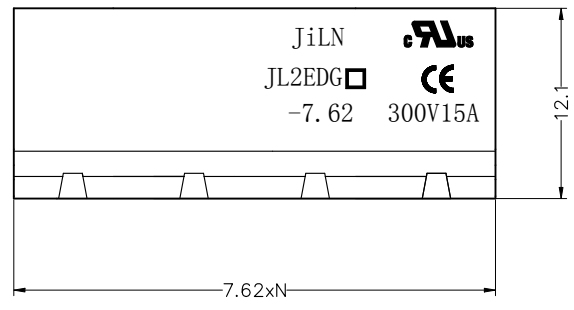

REVISION RECORD				
REV	ECN	DESCRIPTION	DRFT	DATE
A0		NEW		21.12.16

NOTES1:
UL Standard
1. Rated voltage/current : 300V / 15A
2. Withstanding voltage : AC2500V/1Min.

IEC Standard

1.

Pollution degree	2
Overtoltage category	III
Rate impulse voltage(KV)	4KV
Rate voltage(V)	400V
Rate current(A)	20A

NOTES2:
1. Dimension shall be interpreted per ASME Y14.5-2009
2. Pitch : 7.62mm, Poles : N=02~24P
3. Operating temperature: -40°C~+105°C
4. Undimensioned tolerances:

Pitch range in mm			Nominal dimension range in mm					0.1/10
To	Over	Over	To	Over	Over	Over		
6	6	10	30	30	60	100	150	
6	10	24	30	60	100	150		
±0.15	±0.20	±0.30	±0.30	±0.50	±0.70	±1.00	±1.30	
							±2'	

5. RoHS Compliance

Ordering Information

DRAW	SHUANGPING ZHENG	SCALE	FIT
CHECK	LICHAO LIU	UNIT	mm
APPROVE	YONGLIANG GAO	SIZE	A4
		SHEET	1/1
		PROJ.	

JILN 东莞市锦凌电子有限公司
DONGGUAN JINLING ELECTRONIC CO., LTD

PART NO.	JL2EDGRC-762XXXXX
TITLE:	JL2EDGRC-7.62-XXP插拔式公座/弯脚