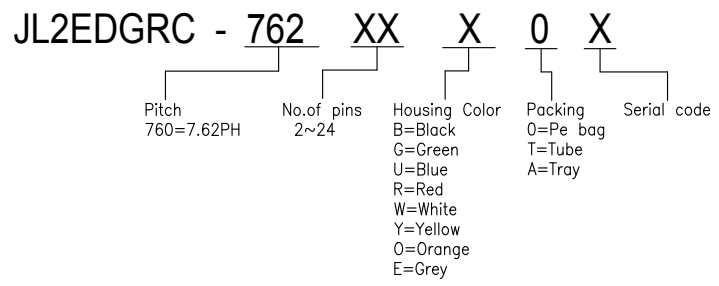

REVISION RECORD				
REV	ECN	DESCRIPTION	DRFT	DATE
A0		NEW		21.12.16

NOTES1:
UL Standard
1. Rated voltage/current : 300V / 15A
2. Withstanding voltage : AC2500V/1Min.

IEC Standard

1.

Pollution degree	2
Overtoltage category	III
Rate impulse voltage(KV)	4KV
Rate voltage(V)	400V
Rate current(A)	20A

NOTES2:
1. Dimension shall be interpreted per ASME Y14.5-2009
2. Pitch : 7.62mm, Poles : N=02~24P
3. Operating temperature: -40°C~+105°C
4. Undimensioned tolerances:

Pitch range in mm			Nominal dimension range in mm					0.1/10
To	Over	Over	To	Over	Over	Over		
6	6	10	30	30	60	100	150	
6	10	24	30	60	100	150		
±0.15	±0.20	±0.30	±0.30	±0.50	±0.70	±1.00	±1.30	
							±2'	

5. RoHS Compliance

Ordering Information

DRAW	SHUANGPING ZHENG	SCALE	FIT
CHECK	LICHAO LIU	UNIT	mm
APPROVE	YONGLIANG GAO	SIZE	A4
		SHEET	1/1
		PROJ.	

JILN 东莞市锦凌电子有限公司
DONGGUAN JINLING ELECTRONIC CO., LTD

PART NO.	JL2EDGRC-762XXXXX
TITLE:	JL2EDGRC-7.62-XXP插拔式公座/弯脚