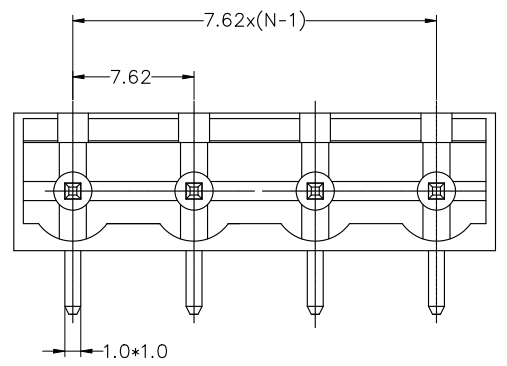

NOTES2:  
 1. Dimension shall be interpreted per ASME Y14.5-2009  
 2. Pitch : 7.62mm, Poles : N=02~24P  
 3. Operating temperature: -40°C~+105°C  
 4. Undimensioned tolerances:

Pitch range in mm			Nominal dimension range in mm					0.1/10
To	Over	Over	To	Over	Over	Over		
6	6	10	30	30	60	100	150	
6	10	24	30	60	100	150		
±0.15	±0.20	±0.30	±0.30	±0.50	±0.70	±1.00	±1.30	
							±2'	

### Ordering Information

DRAW	SHUANGPING ZHENG	SCALE	FIT
CHECK	LICHAO LIU	UNIT	mm
APPROVE	YONGLIANG GAO	SIZE	A4
		SHEET	1/1
		PROJ.	

**JILN** 东莞市锦凌电子有限公司  
 DONGGUAN JINLING ELECTRONIC CO., LTD

PART NO.	JL2EDGRC-762XXXXX
TITLE:	JL2EDGRC-7.62-XXP插拔式公座/弯脚