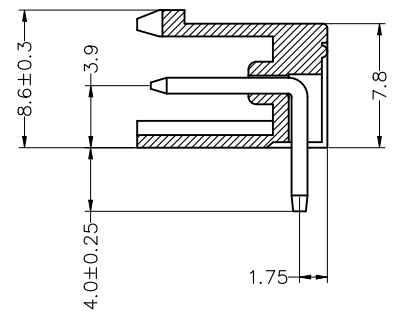

NOTES2:  
 1. Dimension shall be interpreted per ASME Y14.5-2009  
 2. Pitch : 7.62mm, Poles : N=02~24P  
 3. Operating temperature: -40°C~+105°C  
 4. Undimensioned tolerances:

Pitch range in mm			Nominal dimension range in mm					0.1/10
To	Over	Over	To	Over	Over	Over		
6	6	10	30	30	60	100	150	
6	10	24	30	60	100	150		
±0.15	±0.20	±0.30	±0.30	±0.50	±0.70	±1.00	±1.30	
							±2'	

### Ordering Information

DRAW	SHUANGPING ZHENG	SCALE	FIT
CHECK	LICHAO LIU	UNIT	mm
APPROVE	YONGLIANG GAO	SIZE	A4
		SHEET	1/1
		PROJ.	

**JILN** 东莞市锦凌电子有限公司  
 DONGGUAN JINLING ELECTRONIC CO., LTD

PART NO.	JL2EDGRC-762XXXXX
TITLE:	JL2EDGRC-7.62-XXP插拔式公座/弯脚