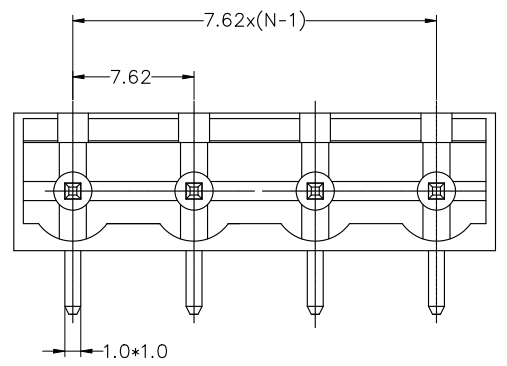

NOTES2:  
 1. Dimension shall be interpreted per ASME Y14.5-2009  
 2. Pitch : 7.62mm, Poles : N=02~24P  
 3. Operating temperature: -40°C~+105°C  
 4. Undimensioned tolerances:

Pitch range in mm			Nominal dimension range in mm					0.1/10
TO	Over	Over	TO	Over	Over	Over		
6	6 TO 10	10 TO 24	30	30 TO 60	60 TO 100	100 TO 150	<	
±0.15	±0.20	±0.30	±0.30	±0.50	±0.70	±1.00	±1.30	±2'

### Ordering Information

DRAW	SHUANGPING ZHENG	SCALE	FIT
CHECK	LICHAO LIU	UNIT	mm
APPROVE	YONGLIANG GAO	SIZE	A4
		SHEET	1/1
		PROJ.	

**JILN** 东莞市锦凌电子有限公司  
 DONGGUAN JINLING ELECTRONIC CO., LTD

PART NO.	JL2EDGRC-762XXXXX
TITLE:	JL2EDGRC-7.62-XXP插拔式公座/弯脚