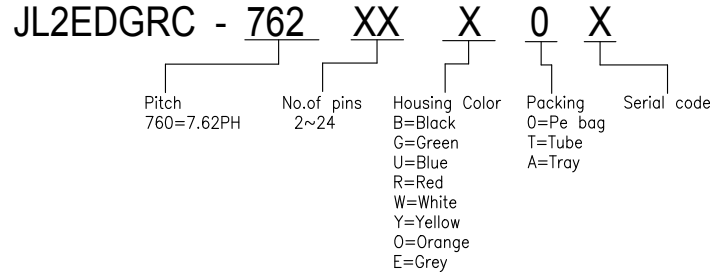

REVISION RECORD				
REV	ECN	DESCRIPTION	DRFT	DATE
A0		NEW		21.12.16

NOTES1:
UL Standard
1. Rated voltage/current : 300V / 15A
2. Withstanding voltage : AC2500V/1Min.

IEC Standard

1.

Pollution degree	2
Overtoltage category	III
Rate impulse voltage(KV)	4KV
Rate voltage(V)	400V
Rate current(A)	20A

NOTES2:
1. Dimension shall be interpreted per ASME Y14.5-2009
2. Pitch : 7.62mm, Poles : N=02~24P
3. Operating temperature: -40°C~+105°C
4. Undimensioned tolerances:

Pitch range in mm			Nominal dimension range in mm					0.1/10
TO	Over	Over	TO	Over	Over	Over		
6	6 TO 10	10 TO 24	30	30 TO 60	60 TO 100	100 TO 150	<	
±0.15	±0.20	±0.30	±0.30	±0.50	±0.70	±1.00	±1.30	±2'

5. RoHS Compliance

Ordering Information

DRAW	SHUANGPING ZHENG	SCALE	FIT
CHECK	LICHAO LIU	UNIT	mm
APPROVE	YONGLIANG GAO	SIZE	A4
		SHEET	1/1
		PROJ.	

JILN 东莞市锦凌电子有限公司
DONGGUAN JINLING ELECTRONIC CO., LTD

PART NO.	JL2EDGRC-762XXXXX
TITLE:	JL2EDGRC-7.62-XXP插拔式公座/弯脚