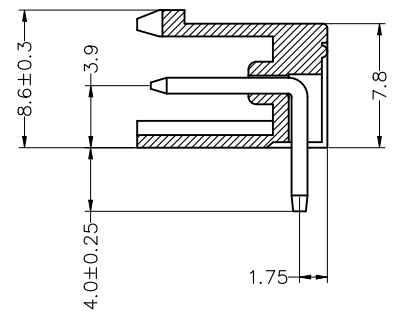

NOTES2:  
 1. Dimension shall be interpreted per ASME Y14.5-2009  
 2. Pitch : 7.62mm, Poles : N=02~24P  
 3. Operating temperature: -40°C~+105°C  
 4. Undimensioned tolerances:

Pitch range in mm			Nominal dimension range in mm					0.1/10
TO	Over	Over	TO	Over	Over	Over		
6	6 TO 10	10 TO 24	30	30 TO 60	60 TO 100	100 TO 150	<	
±0.15	±0.20	±0.30	±0.30	±0.50	±0.70	±1.00	±1.30	±2'

### Ordering Information

DRAW	SHUANGPING ZHENG	SCALE	FIT
CHECK	LICHAO LIU	UNIT	mm
APPROVE	YONGLIANG GAO	SIZE	A4
		SHEET	1/1
		PROJ.	

**JILN** 东莞市锦凌电子有限公司  
 DONGGUAN JINLING ELECTRONIC CO., LTD

PART NO.	JL2EDGRC-762XXXXX
TITLE:	JL2EDGRC-7.62-XXP插拔式公座/弯脚