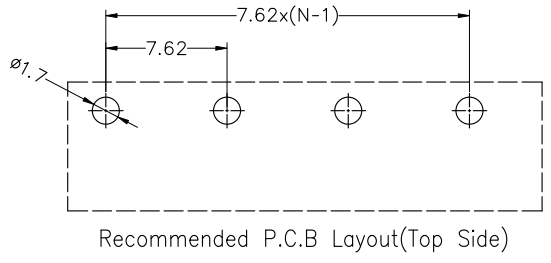

REVISION RECORD				
REV	ECN	DESCRIPTION	DRFT	DATE
A0		NEW		21.12.16

NOTES1:
UL Standard
1. Rated voltage/current : 300V / 15A
2. Withstanding voltage : AC2500V/1Min.

IEC Standard

1.

Pollution degree	2
Overtoltage category	III
Rate impulse voltage(KV)	4KV
Rate voltage(V)	400V
Rate current(A)	20A

NOTES2:
1. Dimension shall be interpreted per ASME Y14.5-2009
2. Pitch : 7.62mm, Poles : N=02~24P
3. Operating temperature: -40°C~+105°C
4. Undimensioned tolerances:

Pitch range in mm			Nominal dimension range in mm					0.1/10
TO	Over	Over	TO	Over	Over	Over		
6	6 TO 10	10 TO 24	30	30 TO 60	60 TO 100	100 TO 150	<	
±0.15	±0.20	±0.30	±0.30	±0.50	±0.70	±1.00	±1.30	±2'

5. RoHS Compliance

Ordering Information

DRAW	SHUANGPING ZHENG	SCALE	FIT
CHECK	LICHAO LIU	UNIT	mm
APPROVE	YONGLIANG GAO	SIZE	A4
		SHEET	1/1
		PROJ.	

JILN 东莞市锦凌电子有限公司
DONGGUAN JINLING ELECTRONIC CO., LTD

PART NO.	JL2EDGRC-762XXXXX
TITLE:	JL2EDGRC-7.62-XXP插拔式公座/弯脚