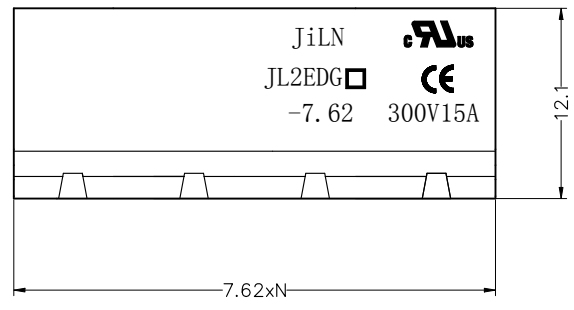

REVISION RECORD				
REV	ECN	DESCRIPTION	DRFT	DATE
A0		NEW		21.12.16

NOTES1:
UL Standard
1. Rated voltage/current : 300V / 15A
2. Withstanding voltage : AC2500V/1Min.

IEC Standard

1.

Pollution degree	2
Overtoltage category	III
Rate impulse voltage(KV)	4KV
Rate voltage(V)	400V
Rate current(A)	20A

NOTES2:
1. Dimension shall be interpreted per ASME Y14.5-2009
2. Pitch : 7.62mm, Poles : N=02~24P
3. Operating temperature: -40°C~+105°C
4. Undimensioned tolerances:

Pitch range in mm			Nominal dimension range in mm					0.1/10
TO	Over	Over	TO	Over	Over	Over		
6	6 TO 10	10 TO 24	30	30 TO 60	60 TO 100	100 TO 150	<	
±0.15	±0.20	±0.30	±0.30	±0.50	±0.70	±1.00	±1.30	±2'

5. RoHS Compliance

Ordering Information

DRAW	SHUANGPING ZHENG	SCALE	FIT
CHECK	LICHAO LIU	UNIT	mm
APPROVE	YONGLIANG GAO	SIZE	A4
		SHEET	1/1
		PROJ.	

JILN 东莞市锦凌电子有限公司
DONGGUAN JINLING ELECTRONIC CO., LTD

PART NO.	JL2EDGRC-762XXXXX
TITLE:	JL2EDGRC-7.62-XXP插拔式公座/弯脚