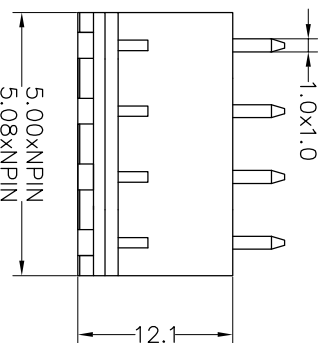

Housing Material(塑件): PA66 (UL94 V-0)
 Contact(端子): Brass, Tin plating(黄铜镀锡)

	PITCH RANGE		NOMINAL DIMENSION RANGE							
	IN MM		IN MM							
TO	6	OVER	10	OVER	30	OVER	60	OVER	100	OVER
	10	TO	24	TO	30	TO	60	TO	100	TO
±0.10	±0.15	±0.25	±0.30	±0.30	±0.50	±0.70	±1.00			

Ordering Information

JL2EDGV-XXX XX G X 1

Pitch
 500=5.00PH
 508=5.08PH

No.of pins
 2P~24P

Housing Color
 B=Black
 G=Green
 U=Blue
 R=Red
 W=White
 Y=Yellow
 O=Orange
 E=Grey

Packing
 O=Pe bog
 A=Troy
 T=Tube

Recommended P.C.B Layout(Top Side)

REV	DATE	MODIFICATION DESCRIPTION	CHANGE	OPERATION		DRAW	BEN	17.01.05	SCALE	FIT	SHEET	PROU.	PART NO.	TITLE:
				Angle	DIM									
A0	2017.01.05	NEW DRAWING		X:XXX	±0.10	CHECK			A4	1/1			JL2EDGV-XXXXXXG1	5.00/5.08mm Pitch Male Plugable Terminal Blocks
1				XX	±0.20									