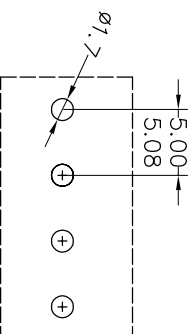

Housing Material(塑件): PA66 (UL94 V-0)
 Contact(端子): Brass, Tin plating(黄铜镀锡)

	PITCH RANGE		NOMINAL DIMENSION RANGE							
	IN MM		IN MM							
TO	6	OVER	10	OVER	30	OVER	60	OVER	100	OVER
	10	TO	24	TO	30	TO	60	TO	100	TO
±0.10	±0.15	±0.25	±0.30	±0.30	±0.50	±0.70	±1.00			

Ordering Information

JL2EDGV-XXX XX G X 1

Pitch
 500=5.00PH
 508=5.08PH

No.of pins
 2P~24P

Housing Color
 B=Black
 G=Green
 U=Blue
 R=Red
 W=White
 Y=Yellow
 O=Orange
 E=Grey

Packing
 O=Pe bog
 A=Troy
 T=Tube

Recommended P.C.B Layout(Top Side)

REV	DATE	MODIFICATION DESCRIPTION	CHANGE	OPERATION		DRAW	BEN	17.01.05	SCALE	FIT	SHEET	PROU.	PART NO.	TITLE:
				Angle	DIM									
A0	2017.01.05	NEW DRAWING		X:XXX	±0.10	CHECK			A4	1/1			JL2EDGV-XXXXXXG1	5.00/5.08mm Pitch Male Plugable Terminal Blocks
1				XX	±0.20									