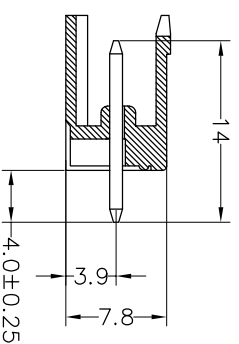

Housing Material(塑件): PA66 (UL94 V-0)
 Contact(端子): Brass, Tin plating(黄铜镀锡)

	PITCH RANGE		NOMINAL DIMENSION RANGE							
	IN MM		IN MM							
TO	6	OVER	10	OVER	30	OVER	60	OVER	100	OVER
	10	TO	24	TO	30	TO	60	TO	100	TO
±0.10	±0.15	±0.25	±0.30	±0.30	±0.50	±0.70	±1.00			

Ordering Information

JL2EDGV-XXX XX G X 1

Pitch
 500=5.00PH
 508=5.08PH

No.of pins
 2P~24P

Housing Color
 B=Black
 G=Green
 U=Blue
 R=Red
 W=White
 Y=Yellow
 O=Orange
 E=Grey

Packing
 O=Pe bog
 A=Troy
 T=Tube

Recommended P.C.B Layout(Top Side)

REV	DATE	MODIFICATION DESCRIPTION	CHANGE	OPERATION		DRAW	BEN	17.01.05	SCALE	FIT	SHEET	PROU.	PART NO.	TITLE:
				Angle	DIM									
A0	2017.01.05	NEW DRAWING		X:XXX	±0.10	CHECK			A4	1/1			JL2EDGV-XXXXXXG1	5.00/5.08mm Pitch Male Plugable Terminal Blocks
1				XX	±0.20									