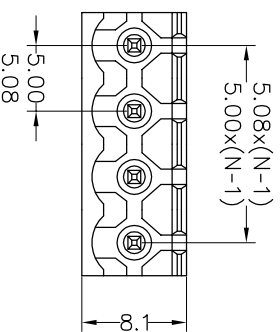

Housing Material(塑件): PA66 (UL94 V-0)
 Contact(端子): Brass, Tin plating(黄铜镀锡)

	PITCH RANGE		NOMINAL DIMENSION RANGE							
	IN MM		IN MM							
TO	6	OVER	10	OVER	30	OVER	60	OVER	100	OVER
	10	TO	24	TO	30	TO	60	TO	100	TO
±0.10	±0.15	±0.25	±0.30	±0.30	±0.50	±0.70	±1.00			

Ordering Information

JL2EDGV-XXX XX G X 1

Pitch
 500=5.00PH
 508=5.08PH

No.of pins
 2P~24P

Housing Color
 B=Black
 G=Green
 U=Blue
 R=Red
 W=White
 Y=Yellow
 O=Orange
 E=Grey

Packing
 O=Pe bog
 A=Troy
 T=Tube

Recommended P.C.B Layout(Top Side)

REV	DATE	MODIFICATION DESCRIPTION	CHANGE	OPERATION		DRAW	BEN	17.01.05	SCALE	FIT	SHEET	PROU.	PART NO.	TITLE:
				Angle	DIM									
A0	2017.01.05	NEW DRAWING		X:XXX	±0.10	CHECK			A4	1/1			JL2EDGV-XXXXXXG1	5.00/5.08mm Pitch Male Plugable Terminal Blocks
1				XX	±0.20									