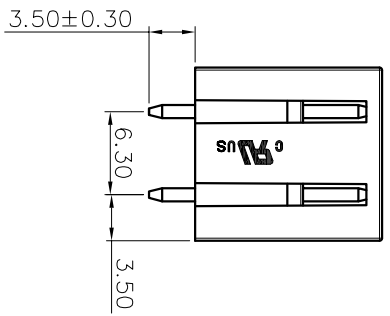

NOTES2:

- 1. Dimension shall be interpreted per ASME Y14.5-2009
- 2. Pitch : 5.08mm, Poles : N=04~36P
- 3. Operating temperature: -40°C~+120°C
- 4. Undimensioned tolerances:

Pitch range in mm	Nominal dimension range		Tolerance
	Over	In mm	
6	TO	30	0.1/10
10	TO	60	TO
24	TO	100	TO
30	TO	150	TO
60	TO	100	TO
100	TO	150	TO
±0.15/±0.20/±0.30/±0.30/±0.50/±0.70/±1.00/±1.30			±2°

5. RoHS Compliance

Ordering Information

JL2EDGVHC - 508 XX B 0 1

REVISION RECORD			
REV	ECN	DESCRIPTION	DATE

DRAW	SHUANGPING ZHENG	SCALE	FIT	PART NO.	JL2EDGVHC-508XXB01
	CHECK	LICHAD LIU	UNIT		mm
APPROVE	YONGLIANG GAO	SIZE	A4	SHEET	1/1
		PRD	PROJ	TITLE:	