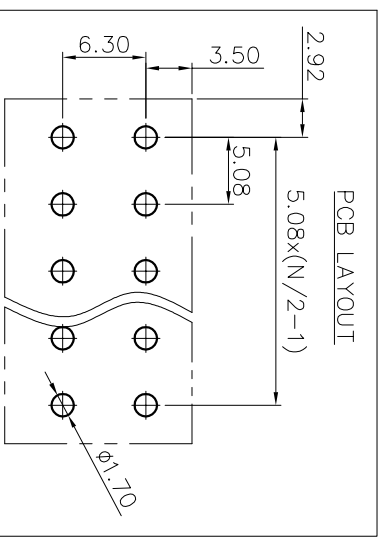

NOTES2:

- 1. Dimension shall be interpreted per ASME Y14.5-2009
- 2. Pitch : 5.08mm, Poles : N=04~36P
- 3. Operating temperature: -40°C~+120°C
- 4. Undimensioned tolerances:

Pitch range in mm	Nominal dimension range		Tolerance
	Over	In mm	
6	TO	30	0.1/10
10	TO	60	TO
24	TO	100	TO
30	TO	150	TO
60	TO	100	TO
100	TO	150	TO
±0.15/±0.20/±0.30/±0.30/±0.50/±0.70/±1.00/±1.30			±2°

5. RoHS Compliance

Ordering Information

JL2EDGVHC - 508 XX B 0 1

REVISION RECORD			
REV	ECN	DESCRIPTION	DATE

DRAW	SHUANGPING ZHENG	SCALE	FIT	PART NO.	JL2EDGVHC-508XXB01
	CHECK	LICHAD LIU	UNIT		mm
APPROVE	YONGLIANG GAO	SIZE	A4	SHEET	1/1
		PRD	PROJ	TITLE:	