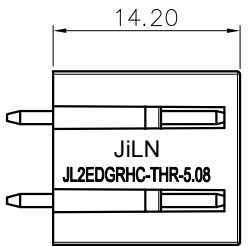

NOTES2:

- 1. Dimension shall be interpreted per ASME Y14.5-2009
- 2. Pitch : 5.08mm, Poles : N=04~36P
- 3. Operating temperature: -40°C~+120°C
- 4. Undimensioned tolerances:

Pitch range in mm	Nominal dimension range		Tolerance
	Over	In mm	
6	TO	30	0.1/10
10	TO	60	TO
24	TO	100	TO
30	TO	150	TO
60	TO	100	TO
100	TO	150	TO
±0.15/±0.20/±0.30/±0.30/±0.50/±0.70/±1.00/±1.30			±2°

5. RoHS Compliance

Ordering Information

JL2EDGVHC - 508 XX B 0 1

REVISION RECORD			
REV	ECN	DESCRIPTION	DATE

DRAW	SHUANGPING ZHENG	SCALE	FIT	PART NO.	JL2EDGVHC-508XXB01
	CHECK	LICHAD LIU	UNIT		mm
APPROVE	YONGLIANG GAO	SIZE	A4	SHEET	1/1
		PRD	PROJ	TITLE:	