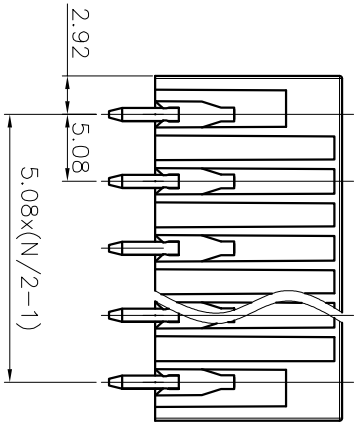

NOTES2:

- 1. Dimension shall be interpreted per ASME Y14.5-2009
- 2. Pitch : 5.08mm, Poles : N=04~36P
- 3. Operating temperature: -40°C~+120°C
- 4. Undimensioned tolerances:

Pitch range in mm	Nominal dimension range		Tolerance
	Over	In mm	
6	TO	30	0.1/10
10	TO	60	TO
24	TO	100	TO
30	TO	150	TO
60	TO	100	TO
100	TO	150	TO
±0.15/±0.20/±0.30/±0.30/±0.50/±0.70/±1.00/±1.30			±2°

5. RoHS Compliance

Ordering Information

JL2EDGVHC - 508 XX B 0 1

REVISION RECORD			
REV	ECN	DESCRIPTION	DATE

DRAW	SHUANGPING ZHENG	SCALE	FIT	PART NO.	JL2EDGVHC-508XXB01
	CHECK	LICHAD LIU	UNIT		mm
APPROVE	YONGLIANG GAO	SIZE	A4	SHEET	1/1
		PRD	PROJ	TITLE:	