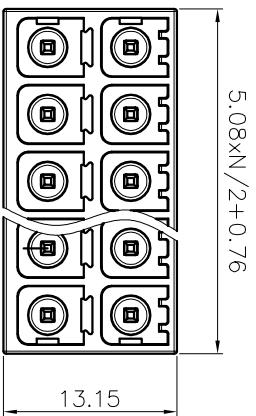

NOTES2:

- 1. Dimension shall be interpreted per ASME Y14.5-2009
- 2. Pitch : 5.08mm, Poles : N=04~36P
- 3. Operating temperature: -40°C~+120°C
- 4. Undimensioned tolerances:

Pitch range in mm	Nominal dimension range		Tolerance
	Over	In mm	
6	TO	30	0.1/10
10	TO	60	TO
24	TO	100	TO
30	TO	150	TO
60	TO	100	TO
100	TO	150	TO
±0.15/±0.20/±0.30/±0.30/±0.50/±0.70/±1.00/±1.30			±2°

5. RoHS Compliance

Ordering Information

JL2EDGVHC - 508 XX B 0 1

REVISION RECORD			
REV	ECN	DESCRIPTION	DATE

DRAW	SHUANGPING ZHENG	SCALE	FIT	PART NO.	JL2EDGVHC-508XXB01
	CHECK	LICHAD LIU	UNIT		mm
APPROVE	YONGLIANG GAO	SIZE	A4	SHEET	1/1
		PRD	PROJ	TITLE:	