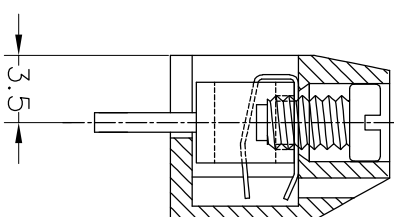

## SPECIFICATIONS

Rated (额定参数): 300V, 1.5A  
 Dielectric strength (抗电强度): AC1500V/1 Minute  
 Insulation Resistance (绝缘电阻): 1000MΩ Min  
 Contact Resistance (接触电阻): 20mΩ Max  
 Screw Torque (扭矩): 0.40Nm (3.5lb.in)  
 Wire Range (线径): 12~24AWG  
 Strip length (剥线长度): 4.5~5mm  
 Temp. range (操作温度): -40°C~+105°C  
 MAX Soldering (瞬时温度): +250°C, 5s

Housing Material (塑件): PA66 (UL94 V-0)  
 Contact (端子): Brass, Tin plating (黄铜镀锡)  
 Wire protector (弹片): Bronze (磷铜), Ni plating (镀镍)  
 Screw (螺丝): M2.5, Steel, Zinc plating (钢, 镀锌)

PITCH RANGE		NOMINAL DIMENSION RANGE					
IN MM		IN MM		IN MM		IN MM	
OVER	TO	OVER	TO	OVER	TO	OVER	TO
6	10	10	30	60	100	100	150
6	10	24	30	60	100	150	150
±0.10	±0.15	±0.25	±0.30	±0.30	±0.50	±0.70	±1.00

## Ordering Information

JL 301 - 500 XX X X 2

Pitch 500=5.0PH  
 No. of pins 2P, 3P, 4P~24P  
 Housing Color B=Black, G=Green, U=Blue, R=Red, W=White, Y=Yellow, O=Orange, E=Grey  
 Packing 0=Pe, bog, T=Tube, A=Troy  
 Screw 2=十字 Screw

REV	DATE	MODIFICATION DESCRIPTION	CHANGE	DIM	TOL	APPROVE	SCALE	FIT	SHEET	PROJ.	TITLE:	PART NO.
A0	2017.09.12	NEW DRAWING		Angle	±3°	CHECK	A4	1/1			JL301-500XXXX2	JL301-500XXXX2
1											5.00mm Terminal Blocks Female 180°	