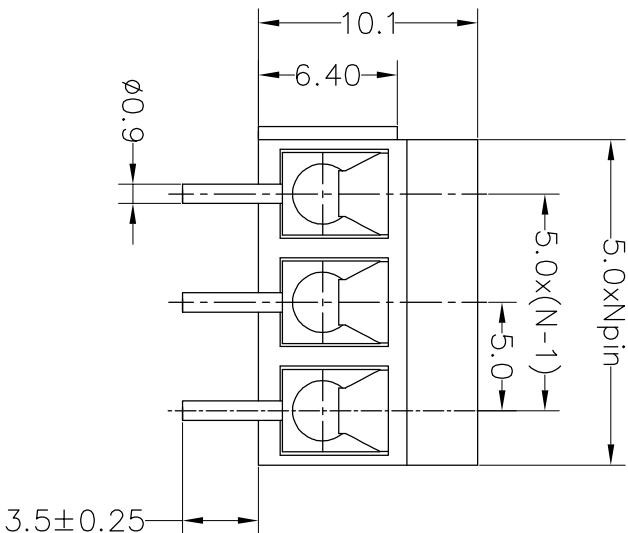

## SPECIFICATIONS

Rated (额定参数): 300V, 1.5A  
 Dielectric strength (抗电强度): AC1500V/1 Minute  
 Insulation Resistance (绝缘电阻): 1000MΩ Min  
 Contact Resistance (接触电阻): 20mΩ Max  
 Screw Torque (扭矩): 0.40Nm (3.5lb.in)  
 Wire Range (线径): 12~24AWG  
 Strip length (剥线长度): 4.5~5mm  
 Temp. range (操作温度): -40°C~+105°C  
 MAX Soldering (瞬时温度): +250°C, 5s

Housing Material (塑件): PA66 (UL94 V-0)  
 Contact (端子): Brass, Tin plating (黄铜镀锡)  
 Wire protector (弹片): Bronze (磷铜), Ni plating (镀镍)  
 Screw (螺丝): M2.5, Steel, Zinc plating (钢, 镀锌)

PITCH RANGE		NOMINAL DIMENSION RANGE					
IN MM		IN MM		IN MM		IN MM	
OVER	TO	OVER	TO	OVER	TO	OVER	TO
6	10	10	30	60	100	100	150
6	10	24	30	60	100	150	150
±0.10	±0.15	±0.25	±0.30	±0.30	±0.50	±0.70	±1.00

## Ordering Information

JL 301 - 500 XX X X 2

Pitch 500=5.0PH  
 No. of pins 2P, 3P, 4P~24P  
 Housing Color B=Black, G=Green, U=Blue, R=Red, W=White, Y=Yellow, O=Orange, E=Grey  
 Packing 0=Pe, bog, T=Tube, A=Troy  
 Screw 2=十字 Screw

REV	DATE	MODIFICATION DESCRIPTION	CHANGE	DIM	TOL	APPROVE	SCALE	FIT	SHEET	PROJ.	TITLE:	PART NO.
A0	2017.09.12	NEW DRAWING		Angle	±3°	CHECK	A4	1/1			JL301-500XXXX2	JL301-500XXXX2
1											5.00mm Terminal Blocks Female 180°	