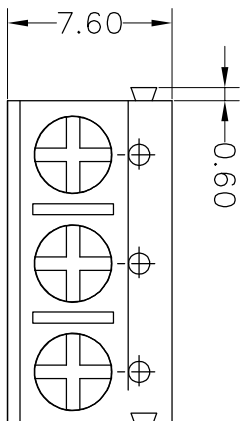

## SPECIFICATIONS

Rated (额定参数): 300V, 1.5A  
 Dielectric strength (抗电强度): AC1500V/1 Minute  
 Insulation Resistance (绝缘电阻): 1000MΩ Min  
 Contact Resistance (接触电阻): 20mΩ Max  
 Screw Torque (扭矩): 0.40Nm (3.5lb.in)  
 Wire Range (线径): 12~24AWG  
 Strip length (剥线长度): 4.5~5mm  
 Temp. range (操作温度): -40°C~+105°C  
 MAX Soldering (瞬时温度): +250°C, 5s

Housing Material (塑件): PA66 (UL94 V-0)  
 Contact (端子): Brass, Tin plating (黄铜镀锡)  
 Wire protector (弹片): Bronze (磷铜), Ni plating (镀镍)  
 Screw (螺丝): M2.5, Steel, Zinc plating (钢, 镀锌)

PITCH RANGE		NOMINAL DIMENSION RANGE					
IN MM		IN MM		IN MM		IN MM	
OVER	TO	OVER	TO	OVER	TO	OVER	TO
6	10	10	30	60	100	100	150
6	10	24	30	60	100	150	150
±0.10	±0.15	±0.25	±0.30	±0.30	±0.50	±0.70	±1.00

## Ordering Information

JL 301 - 500 XX X X 2

Pitch 500=5.0PH  
 No. of pins 2P, 3P, 4P~24P  
 Housing Color B=Black, G=Green, U=Blue, R=Red, W=White, Y=Yellow, O=Orange, E=Grey  
 Packing 0=Pe, bog, T=Tube, A=Troy  
 Screw 2=十字 Screw

REV	DATE	MODIFICATION DESCRIPTION	CHANGE	DIM	TOL	APPROVE	SCALE	FIT	SHEET	PROJ.	TITLE:	PART NO.
A0	2017.09.12	NEW DRAWING		Angle	±3°	CHECK	A4	1/1			JL301-500XXXX2	JL301-500XXXX2
1											5.00mm Terminal Blocks Female 180°	