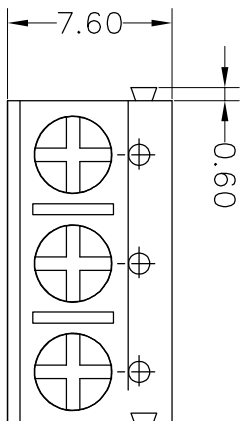

SPECIFICATIONS

Rated (额定参数): 300V, 1.5A
 Dielectric strength (抗电强度): AC1500V/1 Minute
 Insulation Resistance (绝缘电阻): 1000MΩ Min
 Contact Resistance (接触电阻): 20mΩ Max
 Screw Torque (扭矩): 0.40Nm (3.5lb.in)
 Wire Range (线径): 12~24AWG
 Strip length (剥线长度): 4.5~5mm
 Temp. range (操作温度): -40°C~+105°C
 MAX Soldering (瞬时温度): +250°C, 5s

Housing Material (塑件): PA66 (UL94 V-0)
 Contact (端子): Brass, Tin plating (黄铜镀锡)
 Wire protector (弹片): Bronze (磷铜), Ni plating (镀镍)
 Screw (螺丝): M2.5, Steel, Zinc plating (钢, 镀锌)

PITCH RANGE		NOMINAL DIMENSION RANGE					
IN MM		IN MM		IN MM		IN MM	
OVER	TO	OVER	TO	OVER	TO	OVER	TO
6	10	10	30	60	100	100	150
6	10	24	30	60	100	150	150
±0.10	±0.15	±0.25	±0.30	±0.30	±0.50	±0.70	±1.00

Ordering Information

JL 301 - 500 XX X X 2

Pitch 500=5.0PH
 No. of pins 2P, 3P, 4P~24P
 Housing Color
 B=Black
 G=Green
 U=Blue
 R=Red
 W=White
 Y=Yellow
 O=Orange
 E=Grey
 Packing
 O=Pe, bog
 T=Tube
 A=Troy
 Screw
 2=十字 Screw

REV	DATE	MODIFICATION DESCRIPTION	CHANGE	DIM	TOL	APPROVE	SCALE	FIT	TITLE:
A0	2017.09.12	NEW DRAWING	CHECK	Angle	±3°	APPROVE	UNIT	mm	PART NO. JL301-500XXXXX2
1				OPERATION	±0.30	DRAW	SIZE	A4	5.00mm Terminal Blocks Female 180°
					±0.20	BEN	SHEET	1/1	
					±0.10	17.09.12	PROJ.		