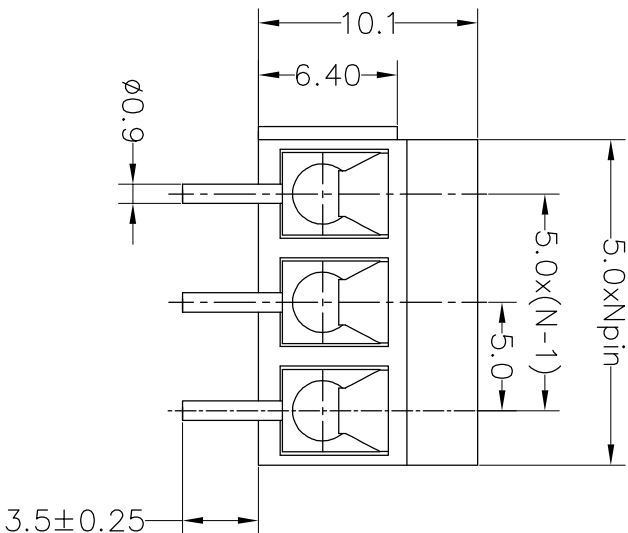

SPECIFICATIONS

Rated (额定参数): 300V, 1.5A
 Dielectric strength (抗电强度): AC1500V/1 Minute
 Insulation Resistance (绝缘电阻): 1000MΩ Min
 Contact Resistance (接触电阻): 20mΩ Max
 Screw Torque (扭矩): 0.40Nm (3.5lb.in)
 Wire Range (线径): 12~24AWG
 Strip length (剥线长度): 4.5~5mm
 Temp. range (操作温度): -40°C~+105°C
 MAX Soldering (瞬时温度): +250°C, 5s

Housing Material (塑件): PA66 (UL94 V-0)
 Contact (端子): Brass, Tin plating (黄铜镀锡)
 Wire protector (弹片): Bronze (磷铜), Ni plating (镀镍)
 Screw (螺丝): M2.5, Steel, Zinc plating (钢, 镀锌)

PITCH RANGE		NOMINAL DIMENSION RANGE					
IN MM		IN MM		IN MM		IN MM	
OVER	TO	OVER	TO	OVER	TO	OVER	TO
6	10	10	30	60	100	100	150
6	10	24	30	60	100	150	150
±0.10	±0.15	±0.25	±0.30	±0.30	±0.50	±0.70	±1.00

Ordering Information

JL 301 - 500 XX X X 2

Pitch 500=5.0PH
 No. of pins 2P, 3P, 4P~24P
 Housing Color
 B=Black
 G=Green
 U=Blue
 R=Red
 W=White
 Y=Yellow
 O=Orange
 E=Grey
 Packing
 O=Pe, bog
 T=Tube
 A=Troy
 Screw
 2=十字 Screw

REV	DATE	MODIFICATION DESCRIPTION	CHANGE	DIM	TOL	APPROVE	SCALE	FIT	TITLE:
A0	2017.09.12	NEW DRAWING	CHECK	Angle	±3°	APPROVE	UNIT	mm	PART NO. JL301-500XXXXX2
1				OPERATION	±0.30	DRAW	SIZE	A4	5.00mm Terminal Blocks Female 180°
					±0.20	BEN	SHEET	1/1	
					±0.10	17.09.12	PROJ.		