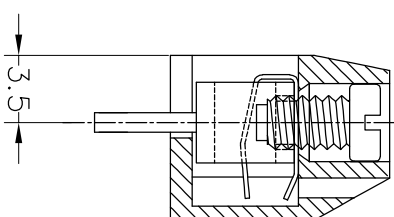

SPECIFICATIONS

Rated (额定参数): 300V, 1.5A
 Dielectric strength (抗电强度): AC1500V/1 Minute
 Insulation Resistance (绝缘电阻): 1000MΩ Min
 Contact Resistance (接触电阻): 20mΩ Max
 Screw Torque (扭矩): 0.40Nm (3.5lb.in)
 Wire Range (线径): 12~24AWG
 Strip length (剥线长度): 4.5~5mm
 Temp. range (操作温度): -40°C~+105°C
 MAX Soldering (瞬时温度): +250°C, 5s

Housing Material (塑件): PA66 (UL94 V-0)
 Contact (端子): Brass, Tin plating (黄铜镀锡)
 Wire protector (弹片): Bronze (磷铜), Ni plating (镀镍)
 Screw (螺丝): M2.5, Steel, Zinc plating (钢, 镀锌)

PITCH RANGE		NOMINAL DIMENSION RANGE					
IN MM		IN MM		IN MM		IN MM	
OVER	TO	OVER	TO	OVER	TO	OVER	TO
6	10	10	30	60	100	100	150
6	10	24	30	60	100	150	150
±0.10	±0.15	±0.25	±0.30	±0.30	±0.50	±0.70	±1.00

Ordering Information

JL 301 - 500 XX X X 2

Pitch 500=5.0PH
 No. of pins 2P, 3P, 4P~24P
 Housing Color
 B=Black
 G=Green
 U=Blue
 R=Red
 W=White
 Y=Yellow
 O=Orange
 E=Grey
 Packing
 O=Pe, bog
 T=Tube
 A=Troy
 Screw
 2=十字 Screw

REV	DATE	MODIFICATION DESCRIPTION	CHANGE	DIM	TOL	APPROVE	SCALE	FIT	TITLE:
A0	2017.09.12	NEW DRAWING	CHECK	Angle	±3°	APPROVE	UNIT	mm	PART NO. JL301-500XXXXX2
1				OPERATION	±0.30	DRAW	SIZE	A4	5.00mm Terminal Blocks Female 180°
					±0.20	BEN	SHEET	1/1	
					±0.10	17.09.12	PROJ.		