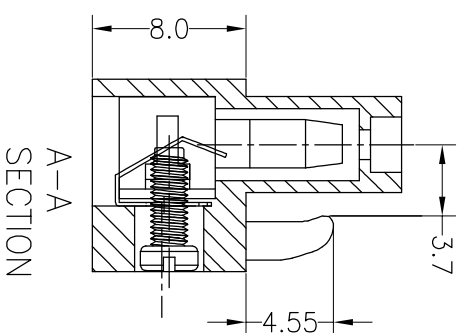

SPECIFICATIONS

Rated(额定参数): 300V,10A
 Dielectric strength(抗电强度): AC1500V/1 Minute
 Insulation Resistance(绝缘电阻):1000MΩ Min
 Contact Resistance(接触电阻):20mΩ Max
 Screw Torque(扭矩): 0.2Nm (1.7Lb.in)
 Wire Range(线径):26~14AWG
 Strip length(剥线长度):7~8mm
 Temp. range(操作温度): -40℃~+105℃
 MAX Soldering(瞬时温度):+250℃,5s

Housing Material(塑件): PA66 (UL94 V-0)
 Contact(端子): Phosphor Bronze, Tin plating(磷铜镀锡)
 Screw (螺丝): M2.0,Steel, Zinc plating(钢,镀锌)

PITCH RANGE	NOMINAL DIMENSION RANGE				
	IN MM	IN MM	IN MM	IN MM	IN MM
OVER	OVER	OVER	OVER	OVER	OVER
TO	TO	TO	TO	TO	TO
6	10	30	60	100	150
10	24	60	100	150	
±0.10	±0.15	±0.25	±0.30	±0.50	±0.70
					±1.00

Ordering Information

JL 396 - 396 XX X X 1

Pitch 396=3.96PH No.of pins 2P~20P Housing Color B=Black G=Green U=Blue R=Red W=White Y=Yellow O=Orange E=Grey
 Packing O=Pe bog A=Troy T=Tube

OPERATION		DRAW		SCALE	FIT	PART NO.	
XX	±0.30	yiyusheng	19.05.05	UNIT	mm	JL396-396XXXX1	
X.XX	±0.20	CHECK		SIZE	A4	3.96mm Pitch Female Pluggable Terminal Blocks	
X.XXX	±0.10	APPROVE		SHEET	1/1		
Angle	±3'			PROU.			
DIM	TOL	CHANGE					
1	2	3	4	5	6	7	8
REV	DATE	MODIFICATION DESCRIPTION					
A0	2019.05.05	NEW DRAWING					