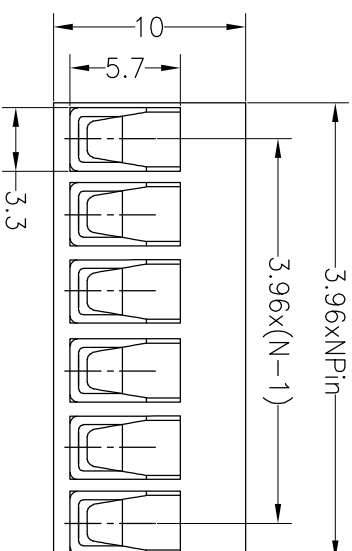

SPECIFICATIONS

Rated(额定参数): 300V,10A
 Dielectric strength(抗电强度): AC1500V/1 Minute
 Insulation Resistance(绝缘电阻):1000MΩ Min
 Contact Resistance(接触电阻):20mΩ Max
 Screw Torque(扭矩): 0.2Nm (1.7Lb.in)
 Wire Range(线径):26~14AWG
 Strip length(剥线长度):7~8mm
 Temp. range(操作温度): -40℃~+105℃
 MAX Soldering(瞬时温度):+250℃,5s

Housing Material(塑件): PA66 (UL94 V-0)
 Contact(端子): Phosphor Bronze, Tin plating(磷铜镀锡)
 Screw (螺丝): M2.0,Steel, Zinc plating(钢,镀锌)

PITCH RANGE	NOMINAL DIMENSION RANGE				
	IN MM	IN MM	IN MM	IN MM	IN MM
OVER	OVER	OVER	OVER	OVER	OVER
TO	TO	TO	TO	TO	TO
6	10	30	60	100	150
10	24	60	100	150	
±0.10	±0.15	±0.25	±0.30	±0.50	±0.70
					±1.00

Ordering Information

JL 396 - 396 XX X X 1

Pitch 396=3.96PH No.of pins 2P~20P Housing Color B=Black G=Green U=Blue R=Red W=White Y=Yellow O=Orange E=Grey
 Packing O=Pe bog A=Troy T=Tube

OPERATION		DRAW		SCALE	FIT	PART NO.	
XX	±0.30	yiyusheng	19.05.05	UNIT	mm	JL396-396XXXX1	
X.XX	±0.20	CHECK		SIZE	A4	3.96mm Pitch Female Pluggable Terminal Blocks	
X.XXX	±0.10	APPROVE		SHEET	1/1		
Angle	±3'			PROU.			
DIM	TOL	CHANGE					
1	2	3	4	5	6	7	8
REV	DATE	MODIFICATION DESCRIPTION					
A0	2019.05.05	NEW DRAWING					