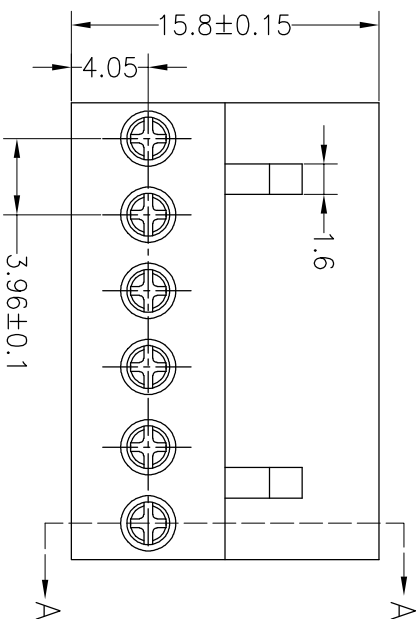

SPECIFICATIONS

Rated(额定参数): 300V,10A
 Dielectric strength(抗电强度): AC1500V/1 Minute
 Insulation Resistance(绝缘电阻):1000MΩ Min
 Contact Resistance(接触电阻):20mΩ Max
 Screw Torque(扭矩): 0.2Nm (1.7Lb.in)
 Wire Range(线径):26~14AWG
 Strip length(剥线长度):7~8mm
 Temp. range(操作温度): -40℃~+105℃
 MAX Soldering(瞬时温度):+250℃,5s

Housing Material(塑件): PA66 (UL94 V-0)
 Contact(端子): Phosphor Bronze, Tin plating(磷铜镀锡)
 Screw (螺丝): M2.0,Steel, Zinc plating(钢,镀锌)

PITCH RANGE	NOMINAL DIMENSION RANGE				
	IN MM	IN MM	IN MM	IN MM	IN MM
OVER	OVER	OVER	OVER	OVER	OVER
TO	TO	TO	TO	TO	TO
6	10	30	60	100	150
10	24	60	100	150	
±0.10	±0.15	±0.25	±0.30	±0.50	±0.70
					±1.00

Ordering Information

JL 396 - 396 XX X X 1

Pitch 396=3.96PH No.of pins 2P~20P Housing Color B=Black G=Green U=Blue R=Red W=White Y=Yellow O=Orange E=Grey
 Packing O=Pe bog A=Troy T=Tube

OPERATION		DRAW		SCALE	FIT	PART NO.	
XX	±0.30	yiyusheng	19.05.05	UNIT	mm	JL396-396XXXX1	
X.XX	±0.20	CHECK		SIZE	A4	3.96mm Pitch Female Pluggable Terminal Blocks	
X.XXX	±0.10	APPROVE		SHEET	1/1		
Angle	±3'			PROU.			
DIM	TOL	CHANGE					
1	2	3	4	5	6	7	8
REV	DATE	MODIFICATION DESCRIPTION					
A0	2019.05.05	NEW DRAWING					