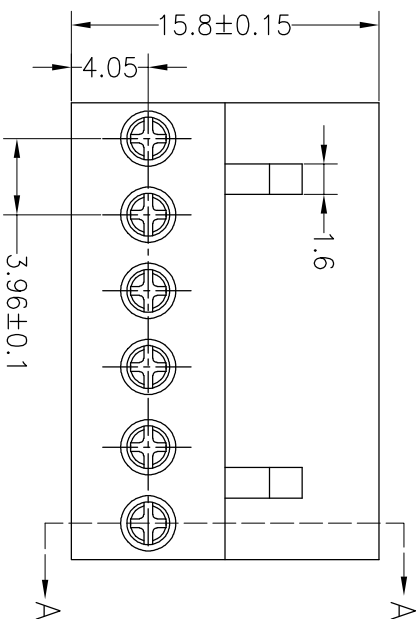

SPECIFICATIONS

Rated(额定参数): 300V,10A
 Dielectric strength(抗电强度): AC1500V/1 Minute
 Insulation Resistance(绝缘电阻):1000MΩ Min
 Contact Resistance(接触电阻):20mΩ Max
 Screw Torque(扭矩): 0.2Nm (1.7Lb.in)
 Wire Range(线径):26~14AWG
 Strip length(剥线长度):7~8mm
 Temp. range(操作温度): -40℃~+105℃
 MAX Soldering(瞬时温度):+250℃,5s

Housing Material(塑件): PA66 (UL94 V-0)
 Contact(端子): Phosphor Bronze, Tin plating(磷铜镀锡)
 Screw (螺丝): M2.0,Steel, Zinc plating(钢,镀锌)

PITCH RANGE		NOMINAL DIMENSION RANGE					
IN MM		IN MM		IN MM		IN MM	
OVER	TO	OVER	TO	OVER	TO	OVER	TO
6	10	10	30	60	100	150	150
6	10	24	30	60	100	150	150
±0.10	±0.15	±0.25	±0.30	±0.30	±0.50	±0.70	±1.00

Ordering Information

JL 396 - 396 XX X X 1

Pitch 396=3.96PH No.of pins 2P~20P Housing Color B=Black G=Green U=Blue R=Red W=White Y=Yellow O=Orange E=Grey
 Packing O=Pe bog A=Troy T=Tube

OPERATION		DRAW		SCALE	FIT	PART NO.	
XX	±0.30	yiyusheng	19.05.05	UNIT	mm	JL396-396XXXX1	
X.XX	±0.20	CHECK		SIZE	A4	SHENZHEN JINLING ELECTRONIC CO.,LTD	
X.XXX	±0.10	APPROVE		SHEET	1/1	Tel: 86-755-2997-5806/5802 Fax: 86-755-2997-5992	
Angle	±3'			PROU.		深圳市锦凌电子有限公司	
DATE	MODIFICATION DESCRIPTION	CHANGE				SHENZHEN JINLING ELECTRONIC CO.,LTD	
1	2	3	4	5	6	3.96mm Pitch Female Pluggable Terminal Blocks	
REV						TITLE:	
1						A	