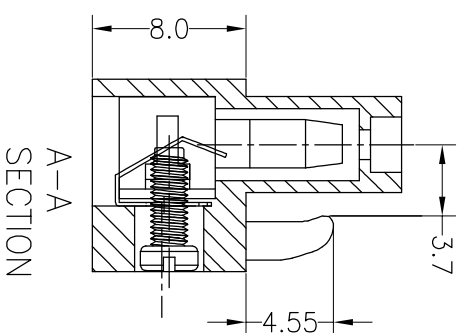

SPECIFICATIONS

Rated(额定参数): 300V,10A
 Dielectric strength(抗电强度): AC1500V/1 Minute
 Insulation Resistance(绝缘电阻):1000MΩ Min
 Contact Resistance(接触电阻):20mΩ Max
 Screw Torque(扭矩): 0.2Nm (1.7Lb.in)
 Wire Range(线径):26~14AWG
 Strip length(剥线长度):7~8mm
 Temp. range(操作温度): -40℃~+105℃
 MAX Soldering(瞬时温度):+250℃,5s

Housing Material(塑件): PA66 (UL94 V-0)
 Contact(端子): Phosphor Bronze, Tin plating(磷铜镀锡)
 Screw (螺丝): M2.0,Steel, Zinc plating(钢,镀锌)

PITCH RANGE		NOMINAL DIMENSION RANGE					
IN MM		IN MM		IN MM		IN MM	
OVER	TO	OVER	TO	OVER	TO	OVER	TO
6	10	10	30	60	100	150	150
6	10	24	30	60	100	150	150
±0.10	±0.15	±0.25	±0.30	±0.30	±0.50	±0.70	±1.00

Ordering Information

JL 396 - 396 XX X X 1

Pitch 396=3.96PH No.of pins 2P~20P Housing Color B=Black G=Green U=Blue R=Red W=White Y=Yellow O=Orange E=Grey
 Packing O=Pe bog A=Troy T=Tube

OPERATION		DRAW		SCALE	FIT	PART NO.	
XX	±0.30	yiyusheng	19.05.05	UNIT	mm	JL396-396XXXX1	
X.XX	±0.20	CHECK		SIZE	A4	SHENZHEN JINLING ELECTRONIC CO.,LTD	
X.XXX	±0.10	APPROVE		SHEET	1/1	Tel: 86-755-2997-5806/5802 Fax: 86-755-2997-5992	
Angle	±3'			PROU.		深圳市锦凌电子有限公司	
DATE	MODIFICATION DESCRIPTION	CHANGE				SHENZHEN JINLING ELECTRONIC CO.,LTD	
1	2	3	4	5	6	3.96mm Pitch Female Pluggable Terminal Blocks	
REV						TITLE:	
1						A	