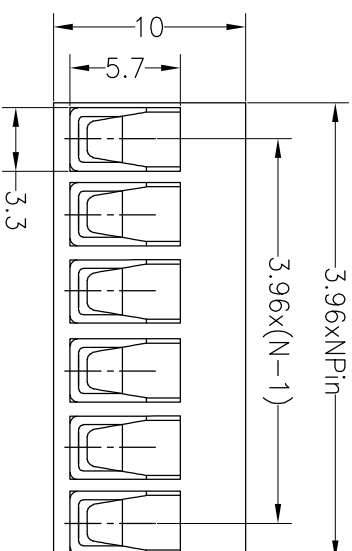

SPECIFICATIONS

Rated(额定参数): 300V,10A
 Dielectric strength(抗电强度): AC1500V/1 Minute
 Insulation Resistance(绝缘电阻):1000MΩ Min
 Contact Resistance(接触电阻):20mΩ Max
 Screw Torque(扭矩): 0.2Nm (1.7Lb.in)
 Wire Range(线径):26~14AWG
 Strip length(剥线长度):7~8mm
 Temp. range(操作温度): -40℃~+105℃
 MAX Soldering(瞬时温度):+250℃,5s

Housing Material(塑件): PA66 (UL94 V-0)
 Contact(端子): Phosphor Bronze, Tin plating(磷铜镀锡)
 Screw (螺丝): M2.0,Steel, Zinc plating(钢,镀锌)

PITCH RANGE		NOMINAL DIMENSION RANGE					
IN MM		IN MM		IN MM		IN MM	
OVER	TO	OVER	TO	OVER	TO	OVER	TO
6	10	10	30	60	100	150	150
6	10	24	30	60	100	150	150
±0.10	±0.15	±0.25	±0.30	±0.30	±0.50	±0.70	±1.00

Ordering Information

JL 396 - 396 XX X X 1

Pitch 396=3.96PH No.of pins 2P~20P Housing Color B=Black G=Green U=Blue R=Red W=White Y=Yellow O=Orange E=Grey
 Packing O=Pe bog A=Troy T=Tube

OPERATION		DRAW		SCALE	FIT	PART NO.	
XX	±0.30	yiyusheng	19.05.05	UNIT	mm	JL396-396XXXX1	
X.XX	±0.20	CHECK		SIZE	A4	SHENZHEN JINLING ELECTRONIC CO.,LTD	
X.XXX	±0.10	APPROVE		SHEET	1/1	Tel: 86-755-2997-5806/5802 Fax: 86-755-2997-5992	
Angle	±3'			PROU.		深圳市锦凌电子有限公司	
DATE	MODIFICATION DESCRIPTION	CHANGE				SHENZHEN JINLING ELECTRONIC CO.,LTD	
1	2	3	4	5	6	3.96mm Pitch Female Pluggable Terminal Blocks	
REV						TITLE:	
1						A	