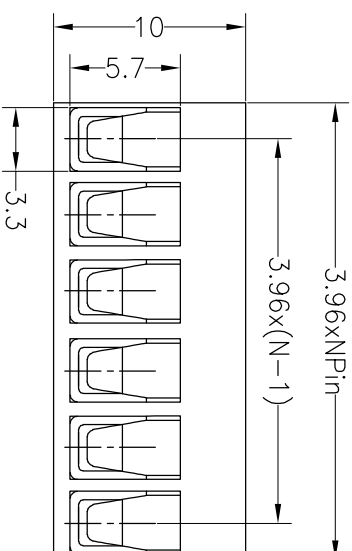

**SPECIFICATIONS**

Rated(额定参数): 300V,10A  
 Dielectric strength(抗电强度): AC1500V/1 Minute  
 Insulation Resistance(绝缘电阻):1000MΩ Min  
 Contact Resistance(接触电阻):20mΩ Max  
 Screw Torque(扭矩): 0.2Nm (1.7Lb.in)  
 Wire Range(线径):26~14AWG  
 Strip length(剥线长度):7~8mm  
 Temp. range(操作温度): -40℃~+105℃  
 MAX Soldering(瞬时温度):+250℃,5s

Housing Material(塑件): PA66 (UL94 V-0)  
 Contact(端子): Phosphor Bronze, Tin plating(磷铜镀锡)  
 Screw (螺丝): M2.0,Steel, Zinc plating(钢,镀锌)

PITCH RANGE		NOMINAL DIMENSION RANGE					
IN MM		IN MM		IN MM		IN MM	
OVER	TO	OVER	TO	OVER	TO	OVER	TO
6	10	10	30	60	100	150	150
6	10	24	30	60	100	150	150
±0.10	±0.15	±0.25	±0.30	±0.30	±0.50	±0.70	±1.00

**Ordering Information**

**JL 396 - 396 XX X X 1**

Pitch 396=3.96PH  
 No.of pins 2P~20P  
 Housing Color  
 B=Black  
 G=Green  
 U=Blue  
 R=Red  
 W=White  
 Y=Yellow  
 O=Orange  
 E=Grey  
 Packing  
 O=Pe bog  
 A=Troy  
 T=Tube

OPERATION		DRAW		SCALE	FIT	PART NO.	
XX	±0.30	yiyusheng	19.05.05	UNIT	mm	JL396-396XXXX1	
X.XX	±0.20	CHECK		SIZE	A4	SHENZHEN JINLING ELECTRONIC CO.,LTD	
X.XXX	±0.10	APPROVE		SHEET	1/1	Tel: 86-755-2997-5806/5802 Fax: 86-755-2997-5992	
Angle	±3'			PROU.		深圳市锦凌电子有限公司	
DIM	TOL					SHENZHEN JINLING ELECTRONIC CO.,LTD	
CHANGE						3.96mm Pitch Female Pluggable Terminal Blocks	
DATE	MODIFICATION DESCRIPTION					TITLE:	
2019.05.05	NEW DRAWING						
REV							
1							