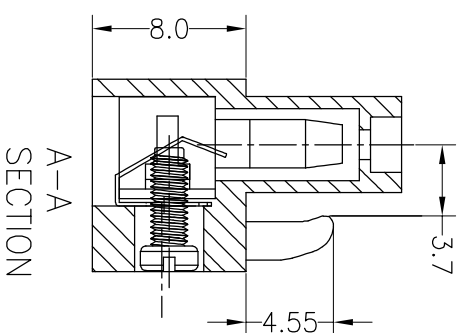

**SPECIFICATIONS**

Rated(额定参数): 300V,10A  
 Dielectric strength(抗电强度): AC1500V/1 Minute  
 Insulation Resistance(绝缘电阻):1000MΩ Min  
 Contact Resistance(接触电阻):20mΩ Max  
 Screw Torque(扭矩): 0.2Nm (1.7Lb.in)  
 Wire Range(线径):26~14AWG  
 Strip length(剥线长度):7~8mm  
 Temp. range(操作温度): -40℃~+105℃  
 MAX Soldering(瞬时温度):+250℃,5s

Housing Material(塑件): PA66 (UL94 V-0)  
 Contact(端子): Phosphor Bronze, Tin plating(磷铜镀锡)  
 Screw (螺丝): M2.0,Steel, Zinc plating(钢,镀锌)

PITCH RANGE		NOMINAL DIMENSION RANGE					
IN MM		IN MM		IN MM		IN MM	
OVER	TO	OVER	TO	OVER	TO	OVER	TO
6	10	10	30	60	100	150	150
6	10	24	30	60	100	150	150
±0.10	±0.15	±0.25	±0.30	±0.30	±0.50	±0.70	±1.00

**Ordering Information**

**JL 396 - 396 XX X X 1**

Pitch 396=3.96PH  
 No.of pins 2P~20P  
 Housing Color  
 B=Black  
 G=Green  
 U=Blue  
 R=Red  
 W=White  
 Y=Yellow  
 O=Orange  
 E=Grey  
 Packing  
 O=Pe bog  
 A=Troy  
 T=Tube

OPERATION		DRAW		SCALE	FIT	PART NO.	
XX	±0.30	yiyusheng	19.05.05	UNIT	mm	JL396-396XXXX1	
X.XX	±0.20	CHECK		SIZE	A4	SHENZHEN JINLING ELECTRONIC CO.,LTD	
X.XXX	±0.10	APPROVE		SHEET	1/1	Tel: 86-755-2997-5806/5802 Fax: 86-755-2997-5992	
Angle	±3'			PROU.		深圳市锦凌电子有限公司	
DIM	TOL					SHENZHEN JINLING ELECTRONIC CO.,LTD	
CHANGE						3.96mm Pitch Female Pluggable Terminal Blocks	
DATE	MODIFICATION DESCRIPTION					TITLE:	
2019.05.05	NEW DRAWING						
REV							
1							