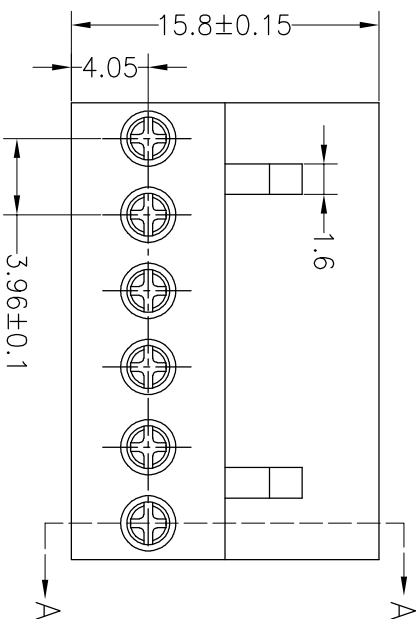

**SPECIFICATIONS**

Rated(额定参数): 300V,10A  
 Dielectric strength(抗电强度): AC1500V/1 Minute  
 Insulation Resistance(绝缘电阻):1000MΩ Min  
 Contact Resistance(接触电阻):20mΩ Max  
 Screw Torque(扭矩): 0.2Nm (1.7Lb.in)  
 Wire Range(线径):26~14AWG  
 Strip length(剥线长度):7~8mm  
 Temp. range(操作温度): -40℃~+105℃  
 MAX Soldering(瞬时温度):+250℃,5s

Housing Material(塑件): PA66 (UL94 V-0)  
 Contact(端子): Phosphor Bronze, Tin plating(磷铜镀锡)  
 Screw (螺丝): M2.0,Steel, Zinc plating(钢,镀锌)

PITCH RANGE		NOMINAL DIMENSION RANGE					
IN MM		IN MM		IN MM		IN MM	
OVER	TO	OVER	TO	OVER	TO	OVER	TO
6	10	10	30	60	100	150	150
6	10	24	30	60	100	150	150
±0.10	±0.15	±0.25	±0.30	±0.30	±0.50	±0.70	±1.00

**Ordering Information**

**JL 396 - 396 XX X X 1**

Pitch 396=3.96PH  
 No.of pins 2P~20P  
 Housing Color  
 B=Black  
 G=Green  
 U=Blue  
 R=Red  
 W=White  
 Y=Yellow  
 O=Orange  
 E=Grey  
 Packing  
 O=Pe bog  
 A=Troy  
 T=Tube

OPERATION		DRAW		SCALE	FIT	PART NO.	
XX	±0.30	yiyusheng	19.05.05	UNIT	mm	JL396-396XXXX1	
X.XX	±0.20	CHECK		SIZE	A4	SHENZHEN JINLING ELECTRONIC CO.,LTD	
X.XXX	±0.10	APPROVE		SHEET	1/1	Tel: 86-755-2997-5806/5802 Fax: 86-755-2997-5992	
Angle	±3'			PROU.		深圳市锦凌电子有限公司	
DIM	TOL					SHENZHEN JINLING ELECTRONIC CO.,LTD	
CHANGE						3.96mm Pitch Female Pluggable Terminal Blocks	
DATE	MODIFICATION DESCRIPTION					TITLE:	
2019.05.05	NEW DRAWING						
REV							
1							