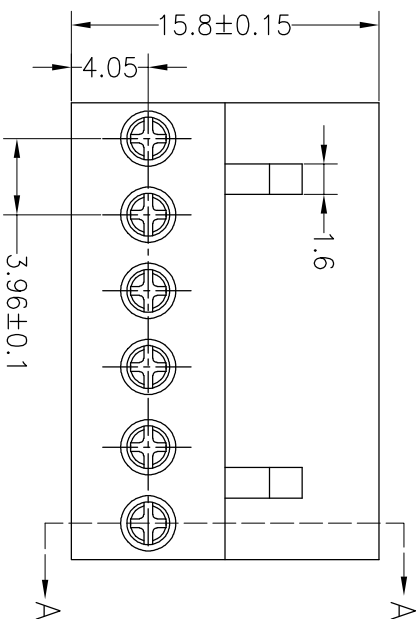

SPECIFICATIONS

Rated(额定参数): 300V,10A
 Dielectric strength(抗电强度): AC1500V/1 Minute
 Insulation Resistance(绝缘电阻):1000MΩ Min
 Contact Resistance(接触电阻):20mΩ Max
 Screw Torque(扭矩): 0.2Nm (1.7Lb.in)
 Wire Range(线径):26~14AWG
 Strip length(剥线长度):7~8mm
 Temp. range(操作温度): -40℃~+105℃
 MAX Soldering(瞬时温度):+250℃,5s

Housing Material(塑件): PA66 (UL94 V-0)
 Contact(端子): Phosphor Bronze, Tin plating(磷铜镀锡)
 Screw (螺丝): M2.0,Steel, Zinc plating(钢,镀锌)

PITCH RANGE		NOMINAL DIMENSION RANGE					
IN MM		IN MM		IN MM		IN MM	
OVER	TO	OVER	TO	OVER	TO	OVER	TO
6	10	10	30	60	100	150	OVER
6	10	24	30	60	100	150	150
±0.10	±0.15	±0.25	±0.30	±0.30	±0.50	±0.70	±1.00

Ordering Information

JL 396 - 396 XX X X 1

Pitch 396=3.96PH
 No.of pins 2P~20P
 Housing Color
 B=Black
 G=Green
 U=Blue
 R=Red
 W=White
 Y=Yellow
 O=Orange
 E=Grey
 Packing
 O=Pe bog
 A=Troy
 T=Tube

OPERATION		DRAW		SCALE	FIT	PART NO.	
XX	±0.30	yiyusheng	19.05.05	UNIT	mm	JL396-396XXXX1	
X.XX	±0.20	CHECK		SIZE	A4	SHENZHEN JINLING ELECTRONIC CO.,LTD	
X.XXX	±0.10	APPROVE		SHEET	1/1	Tel: 86-755-2997-5806/5802 Fax: 86-755-2997-5992	
Angle	±3'			PROU.		深圳市锦凌电子有限公司	
DIM	TOL					SHENZHEN JINLING ELECTRONIC CO.,LTD	
CHANGE						3.96mm Pitch Female Pluggable Terminal Blocks	
MODIFICATION DESCRIPTION						TITLE:	
NEW DRAWING							
DATE							
REV							