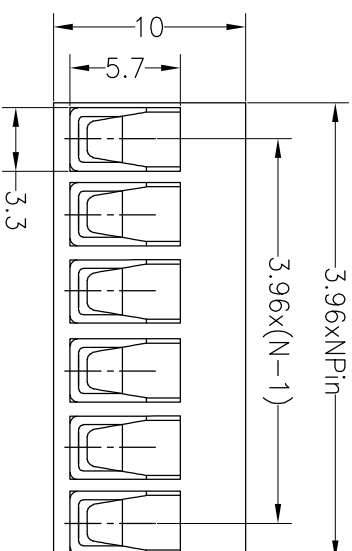

SPECIFICATIONS

Rated(额定参数): 300V,10A
 Dielectric strength(抗电强度): AC1500V/1 Minute
 Insulation Resistance(绝缘电阻):1000MΩ Min
 Contact Resistance(接触电阻):20mΩ Max
 Screw Torque(扭矩): 0.2Nm (1.7Lb.in)
 Wire Range(线径):26~14AWG
 Strip length(剥线长度):7~8mm
 Temp. range(操作温度): -40℃~+105℃
 MAX Soldering(瞬时温度):+250℃,5s

Housing Material(塑件): PA66 (UL94 V-0)
 Contact(端子): Phosphor Bronze, Tin plating(磷铜镀锡)
 Screw (螺丝): M2.0,Steel, Zinc plating(钢,镀锌)

PITCH RANGE		NOMINAL DIMENSION RANGE					
IN MM		IN MM		IN MM		IN MM	
OVER	TO	OVER	TO	OVER	TO	OVER	TO
6	10	10	30	60	100	150	OVER
6	10	24	30	60	100	150	150
±0.10	±0.15	±0.25	±0.30	±0.30	±0.50	±0.70	±1.00

Ordering Information

JL 396 - 396 XX X X 1

Pitch 396=3.96PH
 No.of pins 2P~20P
 Housing Color
 B=Black
 G=Green
 U=Blue
 R=Red
 W=White
 Y=Yellow
 O=Orange
 E=Grey
 Packing
 O=Pe bog
 A=Troy
 T=Tube

OPERATION		DRAW		SCALE	FIT	PART NO.	
XX	±0.30	yiyusheng	19.05.05	UNIT	mm	JL396-396XXXX1	
X.XX	±0.20	CHECK		SIZE	A4	SHENZHEN JINLING ELECTRONIC CO.,LTD	
X.XXX	±0.10	APPROVE		SHEET	1/1	Tel: 86-755-2997-5806/5802 Fax: 86-755-2997-5992	
Angle	±3'			PROU.		深圳市锦凌电子有限公司	
DIM	TOL					SHENZHEN JINLING ELECTRONIC CO.,LTD	
CHANGE						3.96mm Pitch Female Pluggable Terminal Blocks	
MODIFICATION DESCRIPTION						TITLE:	
NEW DRAWING							
DATE							
REV							