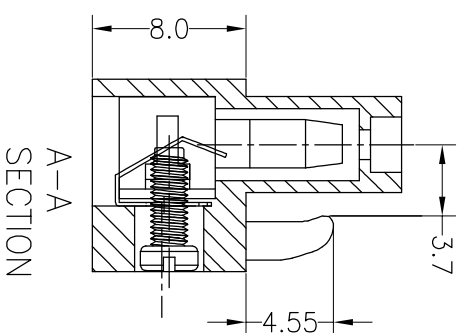

SPECIFICATIONS

Rated(额定参数): 300V,10A
 Dielectric strength(抗电强度): AC1500V/1 Minute
 Insulation Resistance(绝缘电阻):1000MΩ Min
 Contact Resistance(接触电阻):20mΩ Max
 Screw Torque(扭矩): 0.2Nm (1.7Lb.in)
 Wire Range(线径):26~14AWG
 Strip length(剥线长度):7~8mm
 Temp. range(操作温度): -40℃~+105℃
 MAX Soldering(瞬时温度):+250℃,5s

Housing Material(塑件): PA66 (UL94 V-0)
 Contact(端子): Phosphor Bronze, Tin plating(磷铜镀锡)
 Screw (螺丝): M2.0,Steel, Zinc plating(钢,镀锌)

PITCH RANGE		NOMINAL DIMENSION RANGE					
IN MM		IN MM		IN MM		IN MM	
OVER	TO	OVER	TO	OVER	TO	OVER	TO
6	10	10	30	60	100	150	OVER
6	10	24	30	60	100	150	150
±0.10	±0.15	±0.25	±0.30	±0.30	±0.50	±0.70	±1.00

Ordering Information

JL 396 - 396 XX X X 1

Pitch 396=3.96PH
 No.of pins 2P~20P
 Housing Color
 B=Black
 G=Green
 U=Blue
 R=Red
 W=White
 Y=Yellow
 O=Orange
 E=Grey
 Packing
 O=Pe bog
 A=Troy
 T=Tube

OPERATION		DRAW		SCALE	FIT	PART NO.	
XX	±0.30	yiyusheng	19.05.05	UNIT	mm	JL396-396XXXX1	
X.XX	±0.20	CHECK		SIZE	A4	SHENZHEN JINLING ELECTRONIC CO.,LTD	
X.XXX	±0.10	APPROVE		SHEET	1/1	Tel: 86-755-2997-5806/5802 Fax: 86-755-2997-5992	
Angle	±3'			PROU.		深圳市锦凌电子有限公司	
DIM	TOL					SHENZHEN JINLING ELECTRONIC CO.,LTD	
CHANGE						3.96mm Pitch Female Pluggable Terminal Blocks	
MODIFICATION DESCRIPTION						TITLE:	
NEW DRAWING							
DATE							
REV							