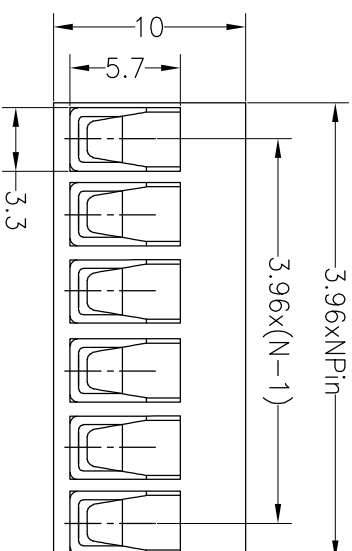

SPECIFICATIONS

Rated(额定参数): 300V,10A
 Dielectric strength(抗电强度): AC1500V/1 Minute
 Insulation Resistance(绝缘电阻):1000MΩ Min
 Contact Resistance(接触电阻):20mΩ Max
 Screw Torque(扭矩): 0.2Nm (1.7Lb.in)
 Wire Range(线径):26~14AWG
 Strip length(剥线长度):7~8mm
 Temp. range(操作温度): -40℃~+105℃
 MAX Soldering(瞬时温度):+250℃,5s

Housing Material(塑件): PA66 (UL94 V-0)
 Contact(端子): Phosphor Bronze, Tin plating(磷铜镀锡)
 Screw (螺丝): M2.0,Steel, Zinc plating(钢,镀锌)

PITCH RANGE		NOMINAL DIMENSION RANGE					
IN MM		IN MM		IN MM		IN MM	
OVER	TO	OVER	TO	OVER	TO	OVER	TO
6	10	10	30	60	100	150	150
6	10	24	30	60	100	150	150
±0.10	±0.15	±0.25	±0.30	±0.30	±0.50	±0.70	±1.00

Ordering Information

JL 396 - 396 XX X X 1

Pitch 396=3.96PH
 No.of pins 2P~20P
 Housing Color
 B=Black
 G=Green
 U=Blue
 R=Red
 W=White
 Y=Yellow
 O=Orange
 E=Grey
 Packing
 O=Pe bog
 A=Troy
 T=Tube

OPERATION		DRAW		SCALE	FIT	PART NO.	
XX	±0.30	yiyusheng	19.05.05	UNIT	mm	JL396-396XXXX1	
X.XX	±0.20	CHECK		SIZE	A4	SHENZHEN JINLING ELECTRONIC CO.,LTD	
X.XXX	±0.10	APPROVE		SHEET	1/1	Tel: 86-755-2997-5806/5802 Fax: 86-755-2997-5992	
Angle	±3'			PROU.		深圳市锦凌电子有限公司	
DIM	TOL					SHENZHEN JINLING ELECTRONIC CO.,LTD	
CHANGE						3.96mm Pitch Female Pluggable Terminal Blocks	
DATE	MODIFICATION DESCRIPTION					TITLE:	
2019.05.05	NEW DRAWING						
REV							
1							