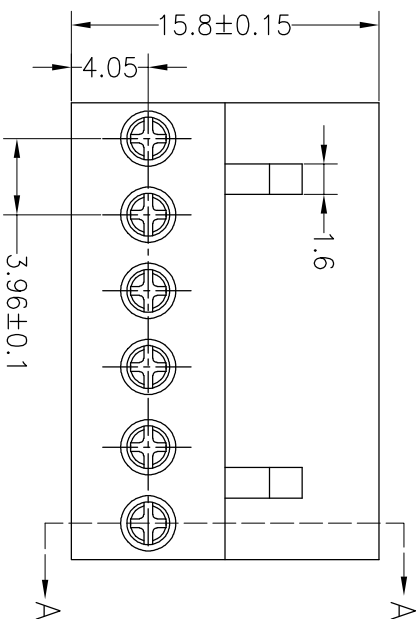

SPECIFICATIONS

Rated(额定参数): 300V,10A
 Dielectric strength(抗电强度): AC1500V/1 Minute
 Insulation Resistance(绝缘电阻):1000MΩ Min
 Contact Resistance(接触电阻):20mΩ Max
 Screw Torque(扭矩): 0.2Nm (1.7Lb.in)
 Wire Range(线径):26~14AWG
 Strip length(剥线长度):7~8mm
 Temp. range(操作温度): -40℃~+105℃
 MAX Soldering(瞬时温度):+250℃,5s

Housing Material(塑件): PA66 (UL94 V-0)
 Contact(端子): Phosphor Bronze, Tin plating(磷铜镀锡)
 Screw (螺丝): M2.0,Steel, Zinc plating(钢,镀锌)

PITCH RANGE		NOMINAL DIMENSION RANGE					
IN MM		IN MM		IN MM		IN MM	
OVER	TO	OVER	TO	OVER	TO	OVER	TO
6	10	10	30	60	100	150	150
6	10	24	30	60	100	150	150
±0.10	±0.15	±0.25	±0.30	±0.30	±0.50	±0.70	±1.00

Ordering Information

JL 396 - 396 XX X X 1

Pitch 396=3.96PH
 No.of pins 2P~20P
 Housing Color
 B=Black
 G=Green
 U=Blue
 R=Red
 W=White
 Y=Yellow
 O=Orange
 E=Grey
 Packing
 O=Pe bog
 A=Troy
 T=Tube

OPERATION		DRAW		SCALE	FIT	PART NO.	
XX	±0.30	yiyusheng	19.05.05	UNIT	mm	JL396-396XXXX1	
X.XX	±0.20	CHECK		SIZE	A4	SHENZHEN JINLING ELECTRONIC CO.,LTD	
X.XXX	±0.10	APPROVE		SHEET	1/1	Tel: 86-755-2997-5806/5802 Fax: 86-755-2997-5992	
Angle	±3'			PROU.		深圳市锦凌电子有限公司	
DIM	TOL					SHENZHEN JINLING ELECTRONIC CO.,LTD	
CHANGE						3.96mm Pitch Female Pluggable Terminal Blocks	
DATE	MODIFICATION DESCRIPTION					TITLE:	
2019.05.05	NEW DRAWING						
REV							
1							