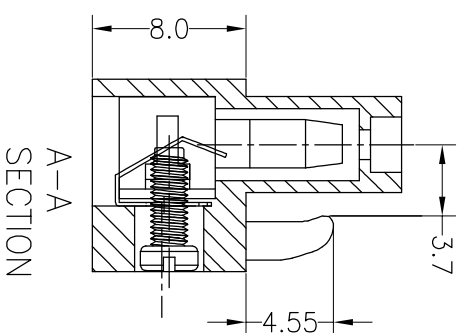

SPECIFICATIONS

Rated(额定参数): 300V,10A
 Dielectric strength(抗电强度): AC1500V/1 Minute
 Insulation Resistance(绝缘电阻):1000MΩ Min
 Contact Resistance(接触电阻):20mΩ Max
 Screw Torque(扭矩): 0.2Nm (1.7Lb.in)
 Wire Range(线径):26~14AWG
 Strip length(剥线长度):7~8mm
 Temp. range(操作温度): -40℃~+105℃
 MAX Soldering(瞬时温度):+250℃,5s

Housing Material(塑件): PA66 (UL94 V-0)
 Contact(端子): Phosphor Bronze, Tin plating(磷铜镀锡)
 Screw (螺丝): M2.0,Steel, Zinc plating(钢,镀锌)

PITCH RANGE		NOMINAL DIMENSION RANGE					
IN MM		IN MM		IN MM		IN MM	
OVER	TO	OVER	TO	OVER	TO	OVER	TO
6	10	10	30	60	100	150	150
6	10	24	30	60	100	150	150
±0.10	±0.15	±0.25	±0.30	±0.30	±0.50	±0.70	±1.00

Ordering Information

JL 396 - 396 XX X X 1

Pitch 396=3.96PH
 No.of pins 2P~20P
 Housing Color
 B=Black
 G=Green
 U=Blue
 R=Red
 W=White
 Y=Yellow
 O=Orange
 E=Grey
 Packing
 O=Pe bog
 A=Troy
 T=Tube

OPERATION		DRAW		SCALE	FIT	PART NO.	
XX	±0.30	yiyusheng	19.05.05	UNIT	mm	JL396-396XXXX1	
X.XX	±0.20	CHECK		SIZE	A4	SHENZHEN JINLING ELECTRONIC CO.,LTD	
X.XXX	±0.10	APPROVE		SHEET	1/1	Tel: 86-755-2997-5806/5802 Fax: 86-755-2997-5992	
Angle	±3'			PROU.		深圳市锦凌电子有限公司	
DIM	TOL					SHENZHEN JINLING ELECTRONIC CO.,LTD	
CHANGE						3.96mm Pitch Female Pluggable Terminal Blocks	
DATE	MODIFICATION DESCRIPTION					TITLE:	
2019.05.05	NEW DRAWING						
REV							
1							