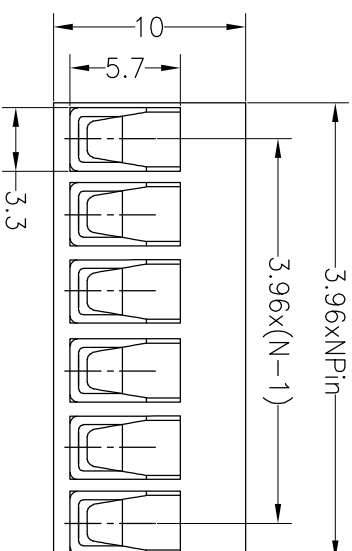

**SPECIFICATIONS**

Rated(额定参数): 300V,10A  
 Dielectric strength(抗电强度): AC1500V/1 Minute  
 Insulation Resistance(绝缘电阻):1000MΩ Min  
 Contact Resistance(接触电阻):20mΩ Max  
 Screw Torque(扭矩): 0.2Nm (1.7Lb.in)  
 Wire Range(线径):26~14AWG  
 Strip length(剥线长度):7~8mm  
 Temp. range(操作温度): -40℃~+105℃  
 MAX Soldering(瞬时温度):+250℃,5s

Housing Material(塑件): PA66 (UL94 V-0)  
 Contact(端子): Phosphor Bronze, Tin plating(磷铜镀锡)  
 Screw (螺丝): M2.0,Steel, Zinc plating(钢,镀锌)

PITCH RANGE		NOMINAL DIMENSION RANGE					
IN MM		IN MM		IN MM		IN MM	
OVER	TO	OVER	TO	OVER	TO	OVER	TO
6	10	10	30	60	100	150	OVER
6	10	24	30	60	100	150	150
±0.10	±0.15	±0.25	±0.30	±0.30	±0.50	±0.70	±1.00

## Ordering Information

**JL 396 - 396 XX X X 1**

Pitch 396=3.96PH  
 No.of pins 2P~20P  
 Housing Color  
 B=Black  
 G=Green  
 U=Blue  
 R=Red  
 W=White  
 Y=Yellow  
 O=Orange  
 E=Grey  
 Packing  
 O=Pe bog  
 A=Troy  
 T=Tube

OPERATION		DRAW		SCALE	FIT	PART NO.	
XX	±0.30	yiyusheng	19.05.05	UNIT	mm	JL396-396XXXX1	
X.XX	±0.20	CHECK		SIZE	A4	SHENZHEN JINLING ELECTRONIC CO.,LTD	
X.XXX	±0.10	APPROVE		SHEET	1/1	Tel: 86-755-2997-5806/5802 Fax: 86-755-2997-5992	
Angle	±3'			PROU.		深圳市锦凌电子有限公司	
DIM	TOL					SHENZHEN JINLING ELECTRONIC CO.,LTD	
CHANGE						3.96mm Pitch Female Pluggable Terminal Blocks	
MODIFICATION DESCRIPTION						TITLE:	
NEW DRAWING							
DATE							
REV							