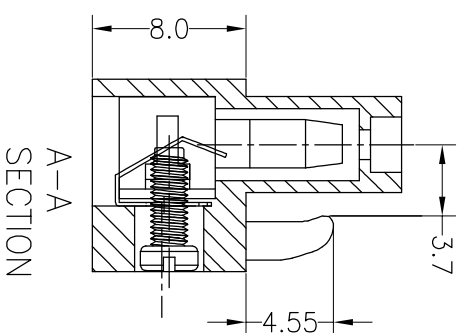

**SPECIFICATIONS**

Rated(额定参数): 300V,10A  
 Dielectric strength(抗电强度): AC1500V/1 Minute  
 Insulation Resistance(绝缘电阻):1000MΩ Min  
 Contact Resistance(接触电阻):20mΩ Max  
 Screw Torque(扭矩): 0.2Nm (1.7Lb.in)  
 Wire Range(线径):26~14AWG  
 Strip length(剥线长度):7~8mm  
 Temp. range(操作温度): -40℃~+105℃  
 MAX Soldering(瞬时温度):+250℃,5s

Housing Material(塑件): PA66 (UL94 V-0)  
 Contact(端子): Phosphor Bronze, Tin plating(磷铜镀锡)  
 Screw (螺丝): M2.0,Steel, Zinc plating(钢,镀锌)

PITCH RANGE		NOMINAL DIMENSION RANGE					
IN MM		IN MM		IN MM		IN MM	
OVER	TO	OVER	TO	OVER	TO	OVER	TO
6	10	10	30	60	100	150	OVER
6	10	24	30	60	100	150	150
±0.10	±0.15	±0.25	±0.30	±0.30	±0.50	±0.70	±1.00

## Ordering Information

**JL 396 - 396 XX X X 1**

Pitch 396=3.96PH  
 No.of pins 2P~20P  
 Housing Color  
 B=Black  
 G=Green  
 U=Blue  
 R=Red  
 W=White  
 Y=Yellow  
 O=Orange  
 E=Grey  
 Packing  
 O=Pe bog  
 A=Troy  
 T=Tube

OPERATION		DRAW		SCALE	FIT	PART NO.	
XX	±0.30	yiyusheng	19.05.05	UNIT	mm	JL396-396XXXX1	
X.XX	±0.20	CHECK		SIZE	A4	SHENZHEN JINLING ELECTRONIC CO.,LTD	
X.XXX	±0.10	APPROVE		SHEET	1/1	Tel: 86-755-2997-5806/5802 Fax: 86-755-2997-5992	
Angle	±3'			PROU.		深圳市锦凌电子有限公司	
DIM	TOL					SHENZHEN JINLING ELECTRONIC CO.,LTD	
CHANGE						3.96mm Pitch Female Pluggable Terminal Blocks	
MODIFICATION DESCRIPTION						TITLE:	
NEW DRAWING							
DATE							
REV							