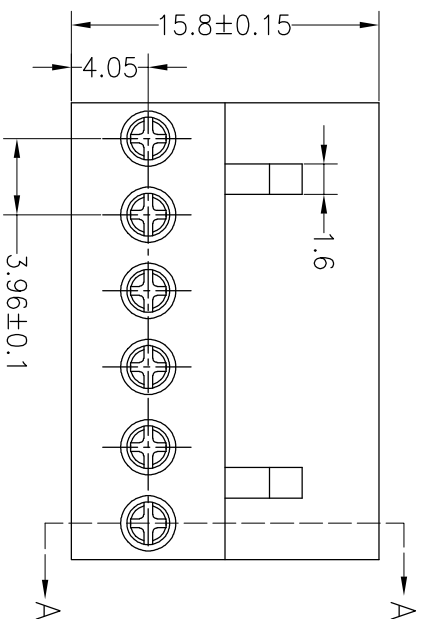

**SPECIFICATIONS**

Rated(额定参数): 300V,10A  
 Dielectric strength(抗电强度): AC1500V/1 Minute  
 Insulation Resistance(绝缘电阻):1000MΩ Min  
 Contact Resistance(接触电阻):20mΩ Max  
 Screw Torque(扭矩): 0.2Nm (1.7Lb.in)  
 Wire Range(线径):26~14AWG  
 Strip length(剥线长度):7~8mm  
 Temp. range(操作温度): -40℃~+105℃  
 MAX Soldering(瞬时温度):+250℃,5s

Housing Material(塑件): PA66 (UL94 V-0)  
 Contact(端子): Phosphor Bronze, Tin plating(磷铜镀锡)  
 Screw (螺丝): M2.0,Steel, Zinc plating(钢,镀锌)

PITCH RANGE		NOMINAL DIMENSION RANGE					
IN MM		IN MM		IN MM		IN MM	
OVER	TO	OVER	TO	OVER	TO	OVER	TO
6	10	10	30	60	100	150	OVER
6	10	24	30	60	100	150	150
±0.10	±0.15	±0.25	±0.30	±0.30	±0.50	±0.70	±1.00

## Ordering Information

**JL 396 - 396 XX X X 1**

Pitch 396=3.96PH  
 No.of pins 2P~20P  
 Housing Color  
 B=Black  
 G=Green  
 U=Blue  
 R=Red  
 W=White  
 Y=Yellow  
 O=Orange  
 E=Grey  
 Packing  
 O=Pe bog  
 A=Troy  
 T=Tube

OPERATION		DRAW		SCALE	FIT	PART NO.	
XX	±0.30	yiyusheng	19.05.05	UNIT	mm	JL396-396XXXX1	
X.XX	±0.20	CHECK		SIZE	A4	SHENZHEN JINLING ELECTRONIC CO.,LTD	
X.XXX	±0.10	APPROVE		SHEET	1/1	Tel: 86-755-2997-5806/5802 Fax: 86-755-2997-5992	
Angle	±3'			PROU.		深圳市锦凌电子有限公司	
DIM	TOL					SHENZHEN JINLING ELECTRONIC CO.,LTD	
CHANGE						3.96mm Pitch Female Pluggable Terminal Blocks	
MODIFICATION DESCRIPTION						TITLE:	
NEW DRAWING							
DATE							
REV							