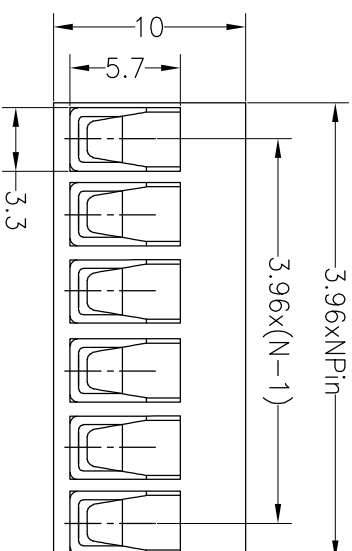

SPECIFICATIONS

Rated(额定参数): 300V,10A
 Dielectric strength(抗电强度): AC1500V/1 Minute
 Insulation Resistance(绝缘电阻):1000MΩ Min
 Contact Resistance(接触电阻):20mΩ Max
 Screw Torque(扭矩): 0.2Nm (1.7Lb.in)
 Wire Range(线径):26~14AWG
 Strip length(剥线长度):7~8mm
 Temp. range(操作温度): -40℃~+105℃
 MAX Soldering(瞬时温度):+250℃,5s

Housing Material(塑件): PA66 (UL94 V-0)
 Contact(端子): Phosphor Bronze, Tin plating(磷铜镀锡)
 Screw (螺丝): M2.0,Steel, Zinc plating(钢,镀锌)

PITCH RANGE		NOMINAL DIMENSION RANGE					
IN MM		IN MM		IN MM		IN MM	
OVER	TO	OVER	TO	OVER	TO	OVER	TO
6	10	10	30	60	100	150	150
6	10	24	30	60	100	150	150
±0.10	±0.15	±0.25	±0.30	±0.30	±0.50	±0.70	±1.00

Ordering Information

JL 396 - 396 XX X X 1

Pitch 396=3.96PH No.of pins 2P~20P Housing Color B=Black G=Green U=Blue R=Red W=White Y=Yellow O=Orange E=Grey
 Packing O=Pe bog A=Troy T=Tube

OPERATION		DRAW		SCALE	FIT	PART NO.	
XX	±0.30	yiyusheng	19.05.05	UNIT	mm	JL396-396XXXX1	
X.XX	±0.20	CHECK		SIZE	A4	SHENZHEN JINLING ELECTRONIC CO.,LTD	
X.XXX	±0.10	APPROVE		SHEET	1/1	Tel: 86-755-2997-5806/5802 Fax: 86-755-2997-5992	
Angle	±3'			PROU.		深圳市锦凌电子有限公司	
DIM	TOL					SHENZHEN JINLING ELECTRONIC CO.,LTD	
CHANGE						3.96mm Pitch Female Pluggable Terminal Blocks	
MODIFICATION DESCRIPTION						TITLE:	
NEW DRAWING							
DATE							
REV							