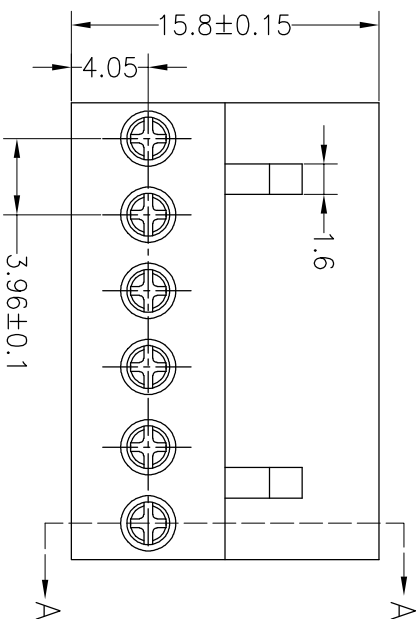

SPECIFICATIONS

Rated(额定参数): 300V,10A
 Dielectric strength(抗电强度): AC1500V/1 Minute
 Insulation Resistance(绝缘电阻):1000MΩ Min
 Contact Resistance(接触电阻):20mΩ Max
 Screw Torque(扭矩): 0.2Nm (1.7Lb.in)
 Wire Range(线径):26~14AWG
 Strip length(剥线长度):7~8mm
 Temp. range(操作温度): -40℃~+105℃
 MAX Soldering(瞬时温度):+250℃,5s

Housing Material(塑件): PA66 (UL94 V-0)
 Contact(端子): Phosphor Bronze, Tin plating(磷铜镀锡)
 Screw (螺丝): M2.0,Steel, Zinc plating(钢,镀锌)

PITCH RANGE		NOMINAL DIMENSION RANGE					
IN MM		IN MM		IN MM		IN MM	
OVER	TO	OVER	TO	OVER	TO	OVER	TO
6	10	10	30	60	100	150	150
6	10	24	30	60	100	150	150
±0.10	±0.15	±0.25	±0.30	±0.30	±0.50	±0.70	±1.00

Ordering Information

JL 396 - 396 XX X X 1

Pitch 396=3.96PH No.of pins 2P~20P Housing Color B=Black G=Green U=Blue R=Red W=White Y=Yellow O=Orange E=Grey
 Packing O=Pe bog A=Troy T=Tube

OPERATION		DRAW		SCALE	FIT	PART NO.	
XX	±0.30	yiyusheng	19.05.05	UNIT	mm	JL396-396XXXX1	
X.XX	±0.20	CHECK		SIZE	A4	SHENZHEN JINLING ELECTRONIC CO.,LTD	
X.XXX	±0.10	APPROVE		SHEET	1/1	Tel: 86-755-2997-5806/5802 Fax: 86-755-2997-5992	
Angle	±3'			PROU.		深圳市锦凌电子有限公司	
DIM	TOL					SHENZHEN JINLING ELECTRONIC CO.,LTD	
CHANGE						3.96mm Pitch Female Pluggable Terminal Blocks	
MODIFICATION DESCRIPTION						TITLE:	
NEW DRAWING							
DATE							
REV							