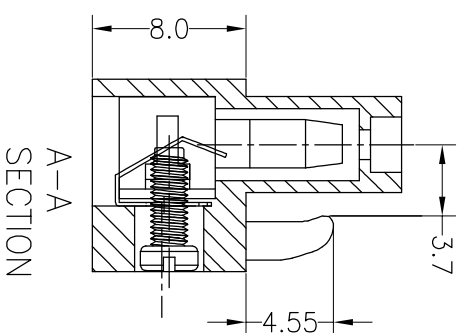

SPECIFICATIONS

Rated(额定参数): 300V,10A
 Dielectric strength(抗电强度): AC1500V/1 Minute
 Insulation Resistance(绝缘电阻):1000MΩ Min
 Contact Resistance(接触电阻):20mΩ Max
 Screw Torque(扭矩): 0.2Nm (1.7Lb.in)
 Wire Range(线径):26~14AWG
 Strip length(剥线长度):7~8mm
 Temp. range(操作温度): -40℃~+105℃
 MAX Soldering(瞬时温度):+250℃,5s

Housing Material(塑件): PA66 (UL94 V-0)
 Contact(端子): Phosphor Bronze, Tin plating(磷铜镀锡)
 Screw (螺丝): M2.0,Steel, Zinc plating(钢,镀锌)

PITCH RANGE		NOMINAL DIMENSION RANGE					
IN MM		IN MM		IN MM		IN MM	
OVER	TO	OVER	TO	OVER	TO	OVER	TO
6	10	10	30	60	100	150	150
6	10	24	30	60	100	150	150
±0.10	±0.15	±0.25	±0.30	±0.30	±0.50	±0.70	±1.00

Ordering Information

JL 396 - 396 XX X X 1

Pitch 396=3.96PH No.of pins 2P~20P Housing Color B=Black G=Green U=Blue R=Red W=White Y=Yellow O=Orange E=Grey
 Packing O=Pe bog A=Troy T=Tube

OPERATION		DRAW		SCALE	FIT	PART NO.	
XX	±0.30	yiyusheng	19.05.05	UNIT	mm	JL396-396XXXX1	
X.XX	±0.20	CHECK		SIZE	A4	SHENZHEN JINLING ELECTRONIC CO.,LTD	
X.XXX	±0.10	APPROVE		SHEET	1/1	Tel: 86-755-2997-5806/5802 Fax: 86-755-2997-5992	
Angle	±3'			PROU.		深圳市锦凌电子有限公司	
DIM	TOL					SHENZHEN JINLING ELECTRONIC CO.,LTD	
CHANGE						3.96mm Pitch Female Pluggable Terminal Blocks	
MODIFICATION DESCRIPTION						TITLE:	
NEW DRAWING							
DATE							
REV							