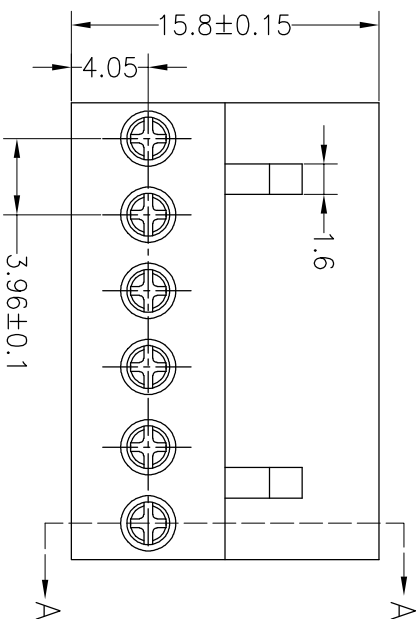

SPECIFICATIONS

Rated(额定参数): 300V,10A
 Dielectric strength(抗电强度): AC1500V/1 Minute
 Insulation Resistance(绝缘电阻):1000MΩ Min
 Contact Resistance(接触电阻):20mΩ Max
 Screw Torque(扭矩): 0.2Nm (1.7Lb.in)
 Wire Range(线径):26~14AWG
 Strip length(剥线长度):7~8mm
 Temp. range(操作温度): -40℃~+105℃
 MAX Soldering(瞬时温度):+250℃,5s

Housing Material(塑件): PA66 (UL94 V-0)
 Contact(端子): Phosphor Bronze, Tin plating(磷铜镀锡)
 Screw (螺丝): M2.0,Steel, Zinc plating(钢,镀锌)

PITCH RANGE	NOMINAL DIMENSION RANGE				
	IN MM	IN MM	IN MM	IN MM	IN MM
OVER 6	OVER 10	OVER 30	OVER 60	OVER 100	OVER 150
TO 6	TO 10	TO 30	TO 60	TO 100	TO 150
±0.10	±0.15	±0.25	±0.30	±0.50	±0.70
					±1.00

Ordering Information

JL 396 - 396 XX X X 1

Pitch 396=3.96PH No.of pins 2P~20P Housing Color B=Black G=Green U=Blue R=Red W=White Y=Yellow E=Grey
 Packing O=Pe bog A=Troy T=Tube

OPERATION		DRAW		SCALE	FIT	PART NO.	
XX	±0.30	yiyusheng	19.05.05	UNIT	mm	JL396-396XXXX1	
X.XX	±0.20	CHECK		SIZE	A4	SHENZHEN JINLING ELECTRONIC CO.,LTD	
X.XXX	±0.10	APPROVE		SHEET	1/1	Tel: 86-755-2997-5806/5802 Fax: 86-755-2997-5992	
Angle	±3'			PROU.		深圳市锦凌电子有限公司	
DATE	MODIFICATION DESCRIPTION	CHANGE				SHENZHEN JINLING ELECTRONIC CO.,LTD	
1		2		3		3.96mm Pitch Female Pluggable Terminal Blocks	