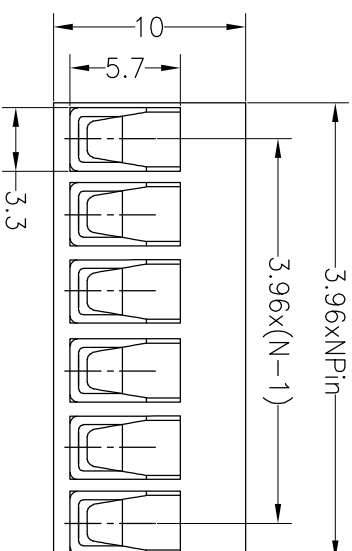

SPECIFICATIONS

Rated(额定参数): 300V,10A
 Dielectric strength(抗电强度): AC1500V/1 Minute
 Insulation Resistance(绝缘电阻):1000MΩ Min
 Contact Resistance(接触电阻):20mΩ Max
 Screw Torque(扭矩): 0.2Nm (1.7Lb.in)
 Wire Range(线径):26~14AWG
 Strip length(剥线长度):7~8mm
 Temp. range(操作温度): -40℃~+105℃
 MAX Soldering(瞬时温度):+250℃,5s

Housing Material(塑件): PA66 (UL94 V-0)
 Contact(端子): Phosphor Bronze, Tin plating(磷铜镀锡)
 Screw (螺丝): M2.0,Steel, Zinc plating(钢,镀锌)

PITCH RANGE	NOMINAL DIMENSION RANGE				
	IN MM	IN MM	IN MM	IN MM	IN MM
OVER 6	OVER 10	OVER 30	OVER 60	OVER 100	OVER 150
TO 6	TO 10	TO 30	TO 60	TO 100	TO 150
±0.10	±0.15	±0.25	±0.30	±0.50	±0.70
					±1.00

Ordering Information

JL 396 - 396 XX X X 1

Pitch 396=3.96PH No.of pins 2P~20P Housing Color B=Black G=Green U=Blue R=Red W=White Y=Yellow E=Grey
 Packing O=Pe bog A=Troy T=Tube

OPERATION		DRAW		SCALE	FIT	PART NO.	
XX	±0.30	yiyusheng	19.05.05	UNIT	mm	JL396-396XXXX1	
X.XX	±0.20	CHECK		SIZE	A4	SHENZHEN JINLING ELECTRONIC CO.,LTD	
X.XXX	±0.10	APPROVE		SHEET	1/1	Tel: 86-755-2997-5806/5802 Fax: 86-755-2997-5992	
Angle	±3'			PROU.		深圳市锦凌电子有限公司	
DATE	MODIFICATION DESCRIPTION	CHANGE				SHENZHEN JINLING ELECTRONIC CO.,LTD	
1		2		3		3.96mm Pitch Female Pluggable Terminal Blocks	