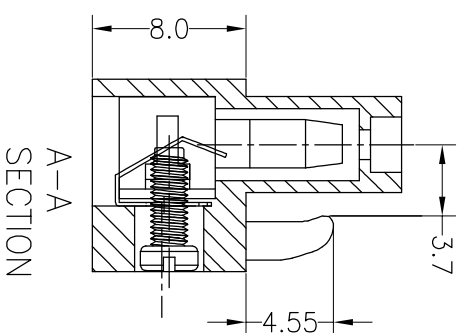

SPECIFICATIONS

Rated(额定参数): 300V,10A
 Dielectric strength(抗电强度): AC1500V/1 Minute
 Insulation Resistance(绝缘电阻):1000MΩ Min
 Contact Resistance(接触电阻):20mΩ Max
 Screw Torque(扭矩): 0.2Nm (1.7Lb.in)
 Wire Range(线径):26~14AWG
 Strip length(剥线长度):7~8mm
 Temp. range(操作温度): -40℃~+105℃
 MAX Soldering(瞬时温度):+250℃,5s

Housing Material(塑件): PA66 (UL94 V-0)
 Contact(端子): Phosphor Bronze, Tin plating(磷铜镀锡)
 Screw (螺丝): M2.0,Steel, Zinc plating(钢,镀锌)

PITCH RANGE	NOMINAL DIMENSION RANGE				
	IN MM	IN MM	IN MM	IN MM	IN MM
OVER 6	OVER 10	OVER 30	OVER 60	OVER 100	OVER 150
TO 6	TO 10	TO 30	TO 60	TO 100	TO 150
±0.10	±0.15	±0.25	±0.30	±0.50	±0.70
					±1.00

Ordering Information

JL 396 - 396 XX X X 1

Pitch 396=3.96PH No.of pins 2P~20P Housing Color B=Black G=Green U=Blue R=Red W=White Y=Yellow E=Grey
 Packing O=Pe bog A=Troy T=Tube

OPERATION		DRAW		SCALE	FIT	PART NO.	
XX	±0.30	yiyusheng	19.05.05	UNIT	mm	JL396-396XXXX1	
X.XX	±0.20	CHECK		SIZE	A4	SHENZHEN JINLING ELECTRONIC CO.,LTD	
X.XXX	±0.10	APPROVE		SHEET	1/1	Tel: 86-755-2997-5806/5802 Fax: 86-755-2997-5992	
Angle	±3'			PROU.		深圳市锦凌电子有限公司	
DATE	MODIFICATION DESCRIPTION	CHANGE				SHENZHEN JINLING ELECTRONIC CO.,LTD	
1		2		3		3.96mm Pitch Female Pluggable Terminal Blocks	