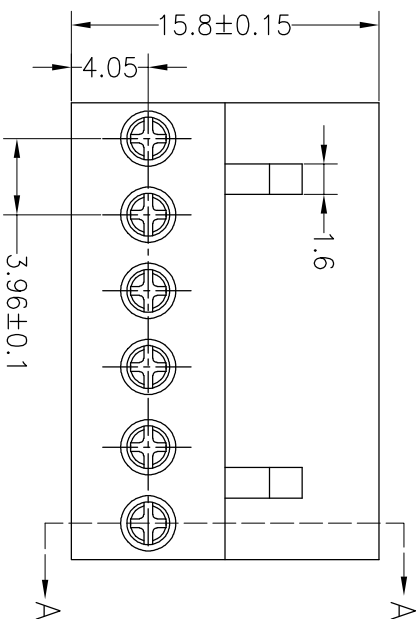

SPECIFICATIONS

Rated(额定参数): 300V,10A
 Dielectric strength(抗电强度): AC1500V/1 Minute
 Insulation Resistance(绝缘电阻):1000MΩ Min
 Contact Resistance(接触电阻):20mΩ Max
 Screw Torque(扭矩): 0.2Nm (1.7Lb.in)
 Wire Range(线径):26~14AWG
 Strip length(剥线长度):7~8mm
 Temp. range(操作温度): -40℃~+105℃
 MAX Soldering(瞬时温度):+250℃,5s

Housing Material(塑件): PA66 (UL94 V-0)
 Contact(端子): Phosphor Bronze, Tin plating(磷铜镀锡)
 Screw (螺丝): M2.0,Steel, Zinc plating(钢,镀锌)

PITCH RANGE		NOMINAL DIMENSION RANGE					
IN MM		IN MM		IN MM		IN MM	
OVER	TO	OVER	TO	OVER	TO	OVER	TO
6	10	10	30	60	100	150	150
6	10	24	30	60	100	150	150
±0.10	±0.15	±0.25	±0.30	±0.30	±0.50	±0.70	±1.00

Ordering Information

JL 396 - 396 XX X X 1

Pitch 396=3.96PH
 No.of pins 2P~20P
 Housing Color
 B=Black
 G=Green
 U=Blue
 R=Red
 W=White
 Y=Yellow
 O=Orange
 E=Grey
 Packing
 O=Pe bog
 A=Troy
 T=Tube

OPERATION	DRAW	SCALE	FIT
XX	yiyusheng	UNIT	mm
±0.20	19.05.05	SIZE	A4
X.XX	CHECK	SHEET	1/1
X.XXX	APPROVE	PROU.	
Angle			
±3'			
DIM			
TOL			

REV	DATE	MODIFICATION DESCRIPTION	CHANGE
A0	2019.05.05	NEW DRAWING	
1			

JIN 深圳市锦凌电子有限公司
 SHENZHEN JINLING ELECTRONIC CO.,LTD
 Tel: 86-755-2997-5806/5802 Fax: 86-755-2997-5992

PART NO. JL396-396XXXX1
 TITLE: 3.96mm Pitch Female Pluggable Terminal Blocks