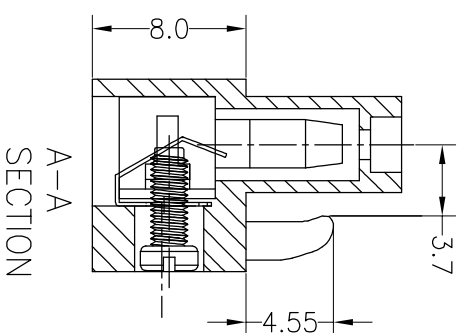

SPECIFICATIONS

Rated(额定参数): 300V,10A
 Dielectric strength(抗电强度): AC1500V/1 Minute
 Insulation Resistance(绝缘电阻):1000MΩ Min
 Contact Resistance(接触电阻):20mΩ Max
 Screw Torque(扭矩): 0.2Nm (1.7Lb.in)
 Wire Range(线径):26~14AWG
 Strip length(剥线长度):7~8mm
 Temp. range(操作温度): -40℃~+105℃
 MAX Soldering(瞬时温度):+250℃,5s

Housing Material(塑件): PA66 (UL94 V-0)
 Contact(端子): Phosphor Bronze, Tin plating(磷铜镀锡)
 Screw (螺丝): M2.0,Steel, Zinc plating(钢,镀锌)

PITCH RANGE		NOMINAL DIMENSION RANGE					
IN MM		IN MM		IN MM		IN MM	
OVER	TO	OVER	TO	OVER	TO	OVER	TO
6	10	10	30	60	100	150	150
6	10	24	30	60	100	150	150
±0.10	±0.15	±0.25	±0.30	±0.30	±0.50	±0.70	±1.00

Ordering Information

JL 396 - 396 XX X X 1

Pitch 396=3.96PH
 No.of pins 2P~20P
 Housing Color
 B=Black
 G=Green
 U=Blue
 R=Red
 W=White
 Y=Yellow
 O=Orange
 E=Grey
 Packing
 O=Pe bog
 A=Troy
 T=Tube

OPERATION	DRAW	SCALE	FIT
XX	yiyusheng	UNIT	mm
±0.20	19.05.05	SIZE	A4
X.XX	CHECK	SHEET	1/1
X.XXX	APPROVE	PROU.	
Angle			
±3'			
DIM			
TOL			