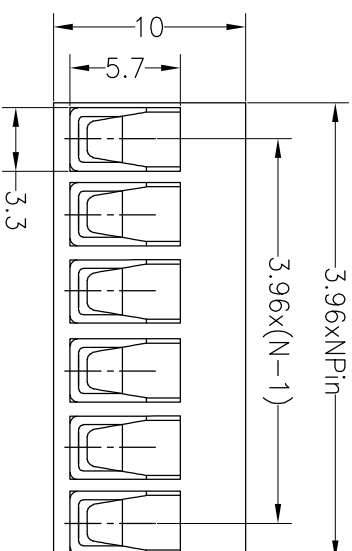

SPECIFICATIONS

Rated(额定参数): 300V,10A
 Dielectric strength(抗电强度): AC1500V/1 Minute
 Insulation Resistance(绝缘电阻):1000MΩ Min
 Contact Resistance(接触电阻):20mΩ Max
 Screw Torque(扭矩): 0.2Nm (1.7Lb.in)
 Wire Range(线径):26~14AWG
 Strip length(剥线长度):7~8mm
 Temp. range(操作温度): -40℃~+105℃
 MAX Soldering(瞬时温度):+250℃,5s

Housing Material(塑件): PA66 (UL94 V-0)
 Contact(端子): Phosphor Bronze, Tin plating(磷铜镀锡)
 Screw (螺丝): M2.0,Steel, Zinc plating(钢,镀锌)

PITCH RANGE		NOMINAL DIMENSION RANGE					
IN MM		IN MM		IN MM		IN MM	
OVER	TO	OVER	TO	OVER	TO	OVER	TO
6	10	10	30	60	100	150	150
6	10	24	30	60	100	150	150
±0.10	±0.15	±0.25	±0.30	±0.30	±0.50	±0.70	±1.00

Ordering Information

JL 396 - 396 XX X X 1

Pitch 396=3.96PH
 No.of pins 2P~20P
 Housing Color
 B=Black
 G=Green
 U=Blue
 R=Red
 W=White
 Y=Yellow
 O=Orange
 E=Grey
 Packing
 O=Pe bog
 A=Troy
 T=Tube

OPERATION	DRAW	SCALE	FIT
XX	yiyusheng	UNIT	mm
±0.20	19.05.05	SIZE	A4
X.XX	CHECK	SHEET	1/1
X.XXX	APPROVE	PROU.	
Angle			
±3'			
DIM			
TOL			

REV	DATE	MODIFICATION DESCRIPTION	CHANGE
A0	2019.05.05	NEW DRAWING	
1			

JIN 深圳市锦凌电子有限公司
 SHENZHEN JINLING ELECTRONIC CO.,LTD
 Tel: 86-755-2997-5806/5802 Fax: 86-755-2997-5992

PART NO. JL396-396XXXX1
 TITLE: 3.96mm Pitch Female Pluggable Terminal Blocks