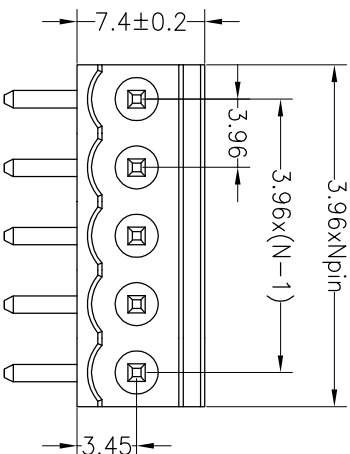

Housing Material(塑件): PA66 (UL94 V-0)  
 Contact(端子): Brass, Tin plating(黄铜镀锡)

PITCH RANGE IN MM	NOMINAL DIMENSION RANGE					
	OVER IN	OVER MM	OVER IN	OVER MM	OVER IN	OVER MM
TO 6	10	TO 30	60	TO 100	150	OVER 150
TO 10	24	TO 30	60	TO 100	150	OVER 150
±0.10	±0.15	±0.25	±0.30	±0.30	±0.50	±0.70
						±1.00

## Ordering Information

JL 396R - 396 XX X X 1

Pitch  
396=3.96PH

No.of pins  
2P~20P

Housing Color  
B=Black  
G=Green  
U=Blue  
R=Red  
W=White  
Y=Yellow  
O=Orange  
E=Grey

Packing  
O=Pe bog  
A=Tray  
T=Tube

Recommended P.C.B Layout

OPERATION		DRAW		SCALE		FIT		PART NO.	
XX	±0.20	yiyusheng	19.05.05	UNIT	mm	1/1	1/1	JL396R-396XXXXX1	
X:XX	±0.20	CHECK		SIZE	A4	SHEET	1/1		
X:XXX	±0.10	APPROVE		PROU.					
Angle	±3°			TITLE:					
DIM	TOL								
CHANGE									
MODIFICATION DESCRIPTION									
DATE									
REV									
A0	2019.05.05	NEW DRAWING						3.96mm Pitch Male Pluggable Terminal Blocks	