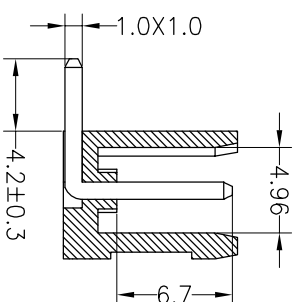

Housing Material(塑件): PA66 (UL94 V-0)  
 Contact(端子): Brass, Tin plating(黄铜镀锡)

PITCH RANGE IN MM	NOMINAL DIMENSION RANGE					
	OVER IN	OVER MM	OVER IN	OVER MM	OVER IN	OVER MM
TO 6	10	TO 30	60	TO 100	150	OVER 150
TO 10	24	TO 30	60	TO 100	150	OVER 150
±0.10	±0.15	±0.25	±0.30	±0.30	±0.50	±0.70
						±1.00

## Ordering Information

JL 396R - 396 XX X X 1

Pitch  
396=3.96PH

No.of pins  
2P~20P

Housing Color  
B=Black  
G=Green  
U=Blue  
R=Red  
W=White  
Y=Yellow  
O=Orange  
E=Grey

Packing  
O=Pe bog  
A=Tray  
T=Tube

Recommended P.C.B Layout

OPERATION		DRAW		SCALE		FIT		PART NO.	
XX	±0.20	yiyusheng	19.05.05	UNIT	mm	1/1	1/1	JL396R-396XXXXX1	
X:XX	±0.20	CHECK		SIZE	A4	SHEET	1/1		
X:XXX	±0.10	APPROVE		PROU.					
Angle	±3°			TITLE:					
DIM	TOL								
CHANGE									
MODIFICATION DESCRIPTION									
DATE									
REV									
A0	2019.05.05	NEW DRAWING						3.96mm Pitch Male Pluggable Terminal Blocks	