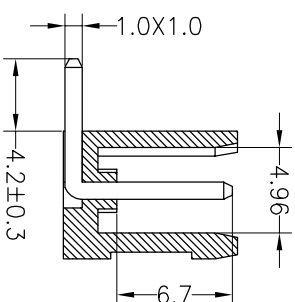

Housing Material(塑件): PA66 (UL94 V-0)
 Contact(端子): Brass, Tin plating(黄铜镀锡)

PITCH RANGE IN MM	NOMINAL DIMENSION RANGE					
	OVER	OVER	OVER	OVER	OVER	OVER
TO 6	10	TO 30	TO 60	TO 100	TO 150	OVER 150
TO 10	24	TO 30	TO 60	TO 100	TO 150	OVER 150
±0.10	±0.15	±0.25	±0.30	±0.30	±0.50	±0.70
						±1.00

Ordering Information

JL 396R - 396 XX X X 1

Pitch
396=3.96PH

No.of pins
2P~20P

Housing Color
B=Black
G=Green
U=Blue
R=Red
W=White
Y=Yellow
O=Orange
E=Grey

Packing
O=Pe bog
A=Tray
T=Tube

Recommended P.C.B Layout

OPERATION		DRAW	SCALE	FIT	PART NO.	
XX	±0.20	yiyusheng	UNIT	mm	JL396R-396XXXXX1	
X:XX	±0.20	CHECK	SIZE	A4	3.96mm Pitch Male	
X:XXX	±0.10	APPROVE	SHEET	1/1	Pluggable Terminal Blocks	
Angle	±3°		PROU.			
DIM	TOL					
CHANGE						
1	2	3	4	5	6	7
REV	DATE	MODIFICATION DESCRIPTION				
A0	2019.05.05	NEW DRAWING				