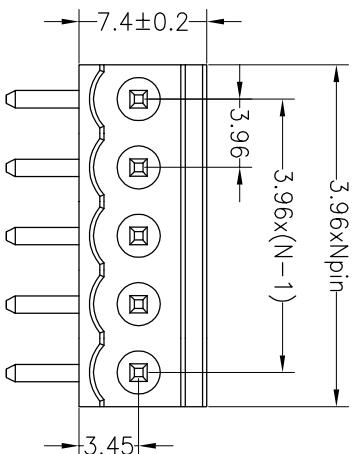

Housing Material(塑件): PA66 (UL94 V-0)
 Contact(端子): Brass, Tin plating(黄铜镀锡)

PITCH RANGE IN MM	NOMINAL DIMENSION RANGE					
	OVER	OVER	OVER	OVER	OVER	OVER
TO 6	10	TO 30	TO 60	TO 100	TO 150	OVER 150
TO 10	24	TO 30	TO 60	TO 100	TO 150	OVER 150
±0.10	±0.15	±0.25	±0.30	±0.30	±0.50	±0.70
						±1.00

Ordering Information

JL 396R - 396 XX X X 1

Pitch
396=3.96PH

No.of pins
2P~20P

Housing Color
B=Black
G=Green
U=Blue
R=Red
W=White
Y=Yellow
O=Orange
E=Grey

Packing
O=Pe bog
A=Tray
T=Tube

Recommended P.C.B Layout

OPERATION		DRAW	SCALE	FIT	PART NO.	
XX	±0.20	yiyusheng	UNIT	mm	JL396R-396XXXXX1	
X:XX	±0.20	CHECK	SIZE	A4	3.96mm Pitch Male	
X:XXX	±0.10	APPROVE	SHEET	1/1	Pluggable Terminal Blocks	
Angle	±3°		PROU.			
DIM	TOL					
CHANGE						
1	2	3	4	5	6	7
REV	DATE	MODIFICATION DESCRIPTION				
A0	2019.05.05	NEW DRAWING				