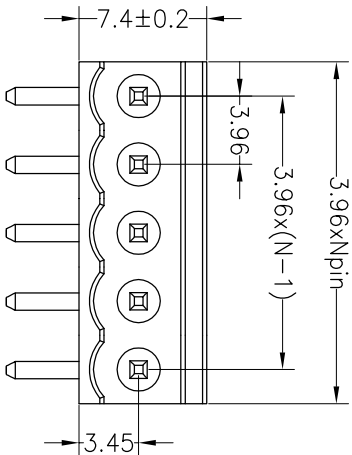

Housing Material(塑件): PA66 (UL94 V-0)
 Contact(端子): Brass, Tin plating(黄铜镀锡)

PITCH RANGE IN MM	NOMINAL DIMENSION RANGE					
	OVER	OVER	OVER	OVER	OVER	OVER
TO 6	10	TO 30	TO 60	TO 100	TO 150	OVER 150
TO 10	24	TO 30	TO 60	TO 100	TO 150	OVER 150
±0.10	±0.15	±0.25	±0.30	±0.30	±0.50	±0.70
						±1.00

Ordering Information

JL 396R - 396 XX X X 1

Pitch
396=3.96PH

No.of pins
2P~20P

Housing Color
B=Black
G=Green
U=Blue
R=Red
W=White
Y=Yellow
O=Orange
E=Grey

Packing
O=Pe bog
A=Tray
T=Tube

Recommended P.C.B Layout

OPERATION		DRAW	SCALE	FIT	PART NO.	
XX	±0.20	yiyusheng	UNIT	mm	JL396R-396XXXXX1	
X:XX	±0.20	CHECK	SIZE	A4	3.96mm Pitch Male	
X:XXX	±0.10	APPROVE	SHEET	1/1	Pluggable Terminal Blocks	
Angle	±3°		PROU.			
DIM	TOL					
CHANGE						
1	2	3	4	5	6	7
REV	DATE	MODIFICATION DESCRIPTION				
A0	2019.05.05	NEW DRAWING				