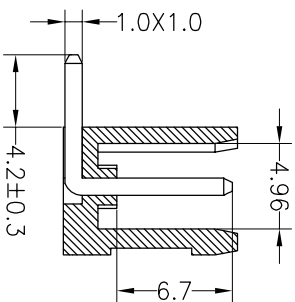

Housing Material(塑件): PA66 (UL94 V-0)
 Contact(端子): Brass, Tin plating(黄铜镀锡)

PITCH RANGE IN MM	NOMINAL DIMENSION RANGE					
	OVER	OVER	OVER	OVER	OVER	OVER
TO 6	10	TO 30	TO 60	TO 100	TO 150	OVER 150
TO 10	24	TO 30	TO 60	TO 100	TO 150	OVER 150
±0.10	±0.15	±0.25	±0.30	±0.30	±0.50	±0.70
						±1.00

Ordering Information

JL 396R - 396 XX X X 1

Pitch
396=3.96PH

No.of pins
2P~20P

Housing Color
B=Black
G=Green
U=Blue
R=Red
W=White
Y=Yellow
O=Orange
E=Grey

Packing
O=Pe bog
A=Tray
T=Tube

Recommended P.C.B Layout

OPERATION		DRAW	SCALE	FIT	PART NO.	
XX	±0.20	yiyusheng	UNIT	mm	JL396R-396XXXXX1	
X:XX	±0.20	CHECK	SIZE	A4	3.96mm Pitch Male	
X:XXX	±0.10	APPROVE	SHEET	1/1	Pluggable Terminal Blocks	
Angle	±3°		PROU.			
DIM	TOL					
CHANGE						
1	2	3	4	5	6	7
REV	DATE	MODIFICATION DESCRIPTION				
A0	2019.05.05	NEW DRAWING				