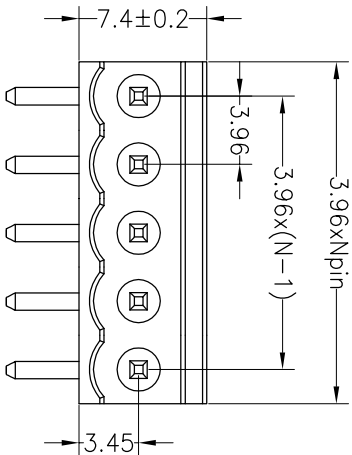

Housing Material(塑件): PA66 (UL94 V-0)  
 Contact(端子): Brass, Tin plating(黄铜镀锡)

PITCH RANGE IN MM	NOMINAL DIMENSION RANGE IN MM					
	OVER 6	OVER 10	OVER TO 24	OVER 30	OVER TO 60	OVER TO 100
TO 6	TO 10	TO 24	TO 30	TO 60	TO 100	OVER 150
±0.10	±0.15	±0.25	±0.30	±0.30	±0.50	±0.70
						±1.00

## Ordering Information

JL 396R - 396 XX X X 1

Pitch  
396=3.96PH

No.of pins  
2P~20P

Housing Color  
B=Black  
G=Green  
U=Blue  
R=Red  
W=White  
Y=Yellow  
O=Orange  
E=Grey

Packing  
O=Pe bog  
A=Tray  
T=Tube

Recommended P.C.B Layout

REV	DATE	MODIFICATION DESCRIPTION	CHANGE	OPERATION		DRAW	yiyusheng	19.05.05	SCALE	FIT	PART NO.	TITLE:
				XX	±0.20				UNIT	mm		
A0	2019.05.05	NEW DRAWING		X:XXX	±0.10	CHECK			PROU.			
1				Angle	±3°	APPROVE						
				DIM	TOL							