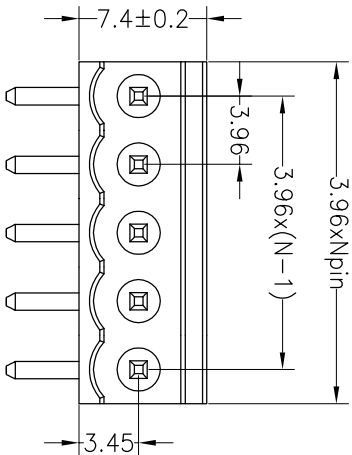

Housing Material(塑件): PA66 (UL94 V-0)
 Contact(端子): Brass, Tin plating(黄铜镀锡)

PITCH RANGE IN MM	NOMINAL DIMENSION RANGE					
	OVER IN	OVER MM	OVER IN	OVER MM	OVER IN	OVER MM
TO 6	10	TO 30	60	TO 100	150	OVER 150
TO 10	24	TO 30	60	TO 100	150	OVER 150
±0.10	±0.15	±0.25	±0.30	±0.30	±0.50	±0.70
						±1.00

Ordering Information

JL 396R - 396 XX X X 1

Pitch
396=3.96PH

No.of pins
2P~20P

Housing Color
B=Black
G=Green
U=Blue
R=Red
W=White
Y=Yellow
O=Orange
E=Grey

Packing
O=Pe bog
A=Tray
T=Tube

OPERATION		DRAW		SCALE		FIT		PART NO.	
XX	±0.20	yiyusheng	19.05.05	UNIT	mm	1/1	1/1	JL396R-396XXXXX1	3.96mm Pitch Male Pluggable Terminal Blocks
X:XX	±0.20	CHECK		SIZE	A4	SHEET	1/1		
X:XXX	±0.10			PROU.					
Angle	±3°	APPROVE							
DIM	TOL								
CHANGE									
MODIFICATION DESCRIPTION									
DATE									
REV									
A0	2019.05.05	NEW DRAWING							