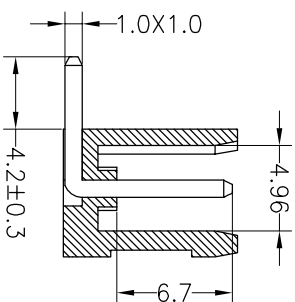

Housing Material(塑件): PA66 (UL94 V-0)
 Contact(端子): Brass, Tin plating(黄铜镀锡)

PITCH RANGE IN MM	NOMINAL DIMENSION RANGE					
	OVER IN	OVER MM	OVER IN	OVER MM	OVER IN	OVER MM
TO 6	10	TO 30	60	TO 100	150	OVER 150
TO 10	24	TO 30	60	TO 100	150	OVER 150
±0.10	±0.15	±0.25	±0.30	±0.30	±0.50	±0.70
						±1.00

Ordering Information

JL 396R - 396 XX X X 1

Pitch
396=3.96PH

No.of pins
2P~20P

Housing Color
B=Black
G=Green
U=Blue
R=Red
W=White
Y=Yellow
O=Orange
E=Grey

Packing
O=Pe bog
A=Tray
T=Tube

OPERATION		DRAW		SCALE		FIT		PART NO.	
XX	±0.20	yiyusheng	19.05.05	UNIT	mm	1/1	1/1	JL396R-396XXXXX1	3.96mm Pitch Male Pluggable Terminal Blocks
X:XX	±0.20	CHECK		SIZE	A4	SHEET	1/1		
X:XXX	±0.10			PROU.					
Angle	±3°	APPROVE							
DIM	TOL								
CHANGE									
MODIFICATION DESCRIPTION									
DATE									
REV									
A0	2019.05.05	NEW DRAWING							