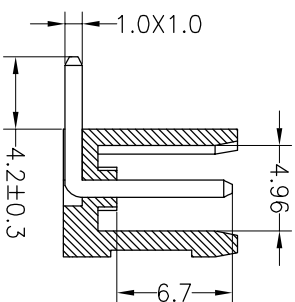

Housing Material(塑件): PA66 (UL94 V-0)  
 Contact(端子): Brass, Tin plating(黄铜镀锡)

PITCH RANGE IN MM	NOMINAL DIMENSION RANGE					
	OVER	OVER	OVER	OVER	OVER	OVER
TO 6	10	TO 30	TO 60	TO 100	TO 150	OVER 150
TO 10	24	TO 30	TO 60	TO 100	TO 150	OVER 150
±0.10	±0.15	±0.25	±0.30	±0.30	±0.50	±0.70
						±1.00

## Ordering Information

JL 396R - 396 XX X X 1

Pitch  
396=3.96PH

No.of pins  
2P~20P

Housing Color  
B=Black  
G=Green  
U=Blue  
R=Red  
W=White  
Y=Yellow  
O=Orange  
E=Grey

Packing  
O=Pe bog  
A=Tray  
T=Tube

Recommended P.C.B Layout

OPERATION		DRAW		SCALE		FIT		PART NO.	
XX	±0.20	yiyusheng	19.05.05	UNIT	mm	1/1	1/1	JL396R-396XXXXX1	
X:XX	±0.20	CHECK		SIZE	A4	SHEET	1/1		
X:XXX	±0.10			PROU.					
Angle	±3°	APPROVE							
DIM	TOL								
CHANGE									
MODIFICATION DESCRIPTION									
DATE									
REV									
A0	2019.05.05	NEW DRAWING						3.96mm Pitch Male Pluggable Terminal Blocks	