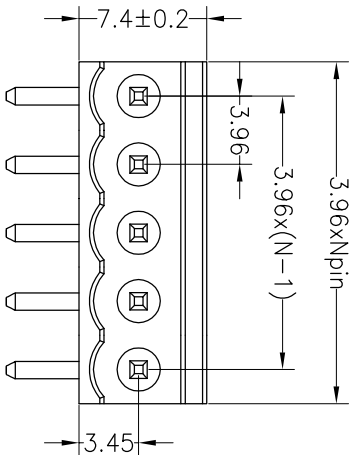

Housing Material(塑件): PA66 (UL94 V-0)  
 Contact(端子): Brass, Tin plating(黄铜镀锡)

PITCH RANGE IN MM	NOMINAL DIMENSION RANGE					
	OVER	OVER	OVER	OVER	OVER	OVER
TO 6	10	TO 30	TO 60	TO 100	TO 150	OVER 150
TO 10	24	TO 30	TO 60	TO 100	TO 150	OVER 150
±0.10	±0.15	±0.25	±0.30	±0.30	±0.50	±0.70
						±1.00

## Ordering Information

JL 396R - 396 XX X X 1

Pitch  
396=3.96PH

No.of pins  
2P~20P

Housing Color  
B=Black  
G=Green  
U=Blue  
R=Red  
W=White  
Y=Yellow  
O=Orange  
E=Grey

Packing  
O=Pe bog  
A=Tray  
T=Tube

Recommended P.C.B Layout

OPERATION		DRAW		SCALE		FIT		PART NO.	
XX	±0.20	yiyusheng	19.05.05	UNIT	mm	1/1	1/1	JL396R-396XXXXX1	
X:XX	±0.20	CHECK		SIZE	A4	SHEET	1/1		
X:XXX	±0.10			PROU.					
Angle	±3°	APPROVE							
DIM	TOL								
CHANGE									
MODIFICATION DESCRIPTION									
DATE									
REV									
A0	2019.05.05	NEW DRAWING						3.96mm Pitch Male Pluggable Terminal Blocks	