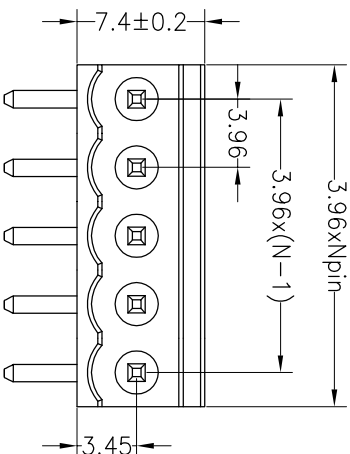

Housing Material(塑件): PA66 (UL94 V-0)
 Contact(端子): Brass, Tin plating(黄铜镀锡)

PITCH RANGE	NOMINAL DIMENSION RANGE										
	IN MM		IN MM		IN MM						
TO 6	OVER 6	TO 10	OVER 10	TO 30	OVER 30	TO 60	OVER 60	TO 100	OVER 100	TO 150	OVER 150
±0.10	±0.15	±0.25	±0.30	±0.30	±0.50	±0.50	±0.70	±1.00			

Ordering Information

JL 396R - 396 XX X X 1

Pitch
396=3.96PH

No.of pins
2P~20P

Housing Color
B=Black
G=Green
U=Blue
R=Red
W=White
Y=Yellow
O=Orange
E=Grey

Packing
O=Pe bog
A=Tray
T=Tube

Recommended P.C.B Layout

OPERATION		DRAW		SCALE		FIT		PART NO.	
XX	±0.20	yiyusheng	19.05.05	UNIT	mm	1/1	1/1	JL396R-396XXXXX1	
X:XX	±0.20	CHECK		SIZE	A4	SHEET	1/1		
X:XXX	±0.10			PROU.					
Angle	±3°	APPROVE							
DIM	TOL								
CHANGE									
MODIFICATION DESCRIPTION									
DATE									
REV									
A0	2019.05.05	NEW DRAWING							
REV									
1	2	3	4	5	6	7	8	9	