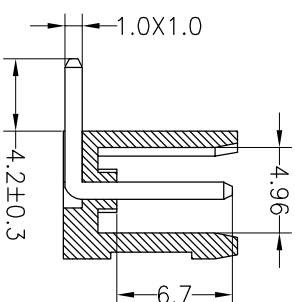

Housing Material(塑件): PA66 (UL94 V-0)
 Contact(端子): Brass, Tin plating(黄铜镀锡)

PITCH RANGE	NOMINAL DIMENSION RANGE										
	IN MM		IN MM		IN MM						
TO 6	OVER 6	TO 10	OVER 10	TO 30	OVER 30	TO 60	OVER 60	TO 100	OVER 100	TO 150	OVER 150
±0.10	±0.15	±0.25	±0.30	±0.30	±0.50	±0.50	±0.70	±1.00			

Ordering Information

JL 396R - 396 XX X X 1

Pitch
396=3.96PH

No.of pins
2P~20P

Housing Color
B=Black
G=Green
U=Blue
R=Red
W=White
Y=Yellow
O=Orange
E=Grey

Packing
O=Pe bog
A=Tray
T=Tube

Recommended P.C.B Layout

OPERATION		DRAW		SCALE		FIT		PART NO.	
XX	±0.20	yiyusheng	19.05.05	UNIT	mm	1/1	1/1	JL396R-396XXXXX1	
X:XX	±0.20	CHECK		SIZE	A4	SHEET	1/1		
X:XXX	±0.10			PROU.					
Angle	±3°	APPROVE							
DIM	TOL								
CHANGE									
MODIFICATION DESCRIPTION									
DATE									
REV									
A0	2019.05.05	NEW DRAWING							
REV									
1	2	3	4	5	6	7	8	9	