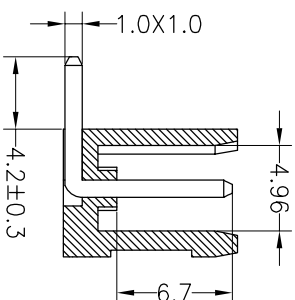

Housing Material(塑件): PA66 (UL94 V-0)
 Contact(端子): Brass, Tin plating(黄铜镀锡)

PITCH RANGE IN MM	NOMINAL DIMENSION RANGE IN MM					
	OVER 6	OVER 10	OVER TO 24	OVER 30	OVER TO 60	OVER TO 100
TO 6	TO 10	TO 24	TO 30	TO 60	TO 100	OVER 150
±0.10	±0.15	±0.25	±0.30	±0.30	±0.50	±0.70
						±1.00

Ordering Information

JL 396R - 396 XX X X 1

Pitch
396=3.96PH

No.of pins
2P~20P

Housing Color
B=Black
G=Green
U=Blue
R=Red
W=White
Y=Yellow
O=Orange
E=Grey

Packing
O=Pe bog
A=Tray
T=Tube

Recommended P.C.B Layout

REV	DATE	MODIFICATION DESCRIPTION	CHANGE	OPERATION		DRAW	yiyusheng	19.05.05	SCALE	FIT	PART NO.	TITLE:
				XX	±0.20				UNIT	mm		
A0	2019.05.05	NEW DRAWING		X:XX	±0.20	CHECK			A4	1/1	JL396R-396XXXXX1	3.96mm Pitch Male Pluggble Terminal Blocks
1				Angle	±3°	APPROVE						
				DIM	TOL			PROU.				