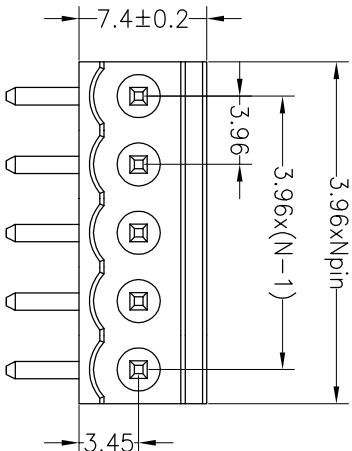

Housing Material(塑件): PA66 (UL94 V-0)
 Contact(端子): Brass, Tin plating(黄铜镀锡)

PITCH RANGE IN MM	NOMINAL DIMENSION RANGE IN MM					
	OVER 6	OVER 10	OVER TO 24	OVER 30	OVER TO 60	OVER TO 100
TO 6	TO 10	TO 24	TO 30	TO 60	TO 100	OVER 150
±0.10	±0.15	±0.25	±0.30	±0.30	±0.50	±0.70
						±1.00

Ordering Information

JL 396R - 396 XX X X 1

Pitch
396=3.96PH

No.of pins
2P~20P

Housing Color
B=Black
G=Green
U=Blue
R=Red
W=White
Y=Yellow
O=Orange
E=Grey

Packing
O=Pe bog
A=Tray
T=Tube

Recommended P.C.B Layout

REV	DATE	MODIFICATION DESCRIPTION	CHANGE	OPERATION		DRAW	yiyusheng	19.05.05	SCALE	FIT	PART NO.	TITLE:
				XX	±0.20				UNIT	mm		
A0	2019.05.05	NEW DRAWING		X:XX	±0.20	CHECK			A4	1/1	JL396R-396XXXXX1	3.96mm Pitch Male Pluggble Terminal Blocks
1				Angle	±3°	APPROVE						
				DIM	TOL			PROU.				