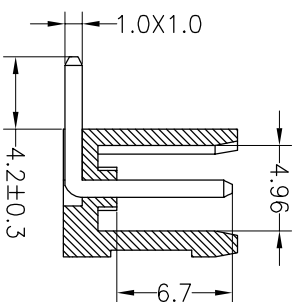

Housing Material(塑件): PA66 (UL94 V-0)
 Contact(端子): Brass, Tin plating(黄铜镀锡)

PITCH RANGE IN MM	NOMINAL DIMENSION RANGE					
	OVER IN	OVER MM	OVER IN	OVER MM	OVER IN	OVER MM
TO 6	10	TO 30	60	TO 100	150	OVER 150
TO 10	24	TO 30	60	TO 100	150	OVER 150
±0.10	±0.15	±0.25	±0.30	±0.30	±0.50	±0.70
						±1.00

Ordering Information

JL 396R - 396 XX X X 1

Pitch
396=3.96PH

No.of pins
2P~20P

Housing Color
B=Black
G=Green
U=Blue
R=Red
W=White
Y=Yellow
O=Orange
E=Grey

Packing
O=Pe bog
A=Tray
T=Tube

Recommended P.C.B Layout

OPERATION		DRAW		SCALE		FIT		PART NO.	
XX	±0.20	yiyusheng	19.05.05	UNIT	mm	1/1	1/1	JL396R-396XXXXX1	
X:XX	±0.20	CHECK		SIZE	A4	SHEET	1/1		
X:XXX	±0.10	APPROVE		PROU.					
Angle	±3°			TITLE:				3.96mm Pitch Male Pluggable Terminal Blocks	
REV	DATE	MODIFICATION DESCRIPTION	CHANGE	DIM	TOL				
1									
2		NEW DRAWING							
3									
4									
5									
6									
7									
8									
9									