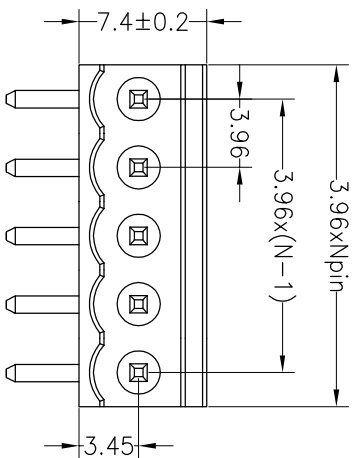

Housing Material(塑件): PA66 (UL94 V-0)
 Contact(端子): Brass, Tin plating(黄铜镀锡)

PITCH RANGE IN MM	NOMINAL DIMENSION RANGE					
	OVER IN	OVER MM	OVER IN	OVER MM	OVER IN	OVER MM
TO 6	10	TO 30	60	TO 100	150	OVER 150
TO 10	24	TO 30	60	TO 100	150	OVER 150
±0.10	±0.15	±0.25	±0.30	±0.30	±0.50	±0.70
						±1.00

Ordering Information

JL 396R - 396 XX X X 1

Pitch
396=3.96PH

No.of pins
2P~20P

Housing Color
B=Black
G=Green
U=Blue
R=Red
W=White
Y=Yellow
O=Orange
E=Grey

Packing
O=Pe bog
A=Tray
T=Tube

Recommended P.C.B Layout

OPERATION		DRAW		SCALE		FIT		PART NO.	
XX	±0.20	yiyusheng	19.05.05	UNIT	mm	1/1	1/1	JL396R-396XXXXX1	
X:XX	±0.20	CHECK		SIZE	A4	SHEET	1/1		
X:XXX	±0.10	APPROVE		PROU.					
Angle	±3°			TITLE:				3.96mm Pitch Male Pluggable Terminal Blocks	
REV	DATE	MODIFICATION DESCRIPTION	CHANGE	DIM	TOL				
1									
2		NEW DRAWING							
3									
4									
5									
6									
7									
8									
9									