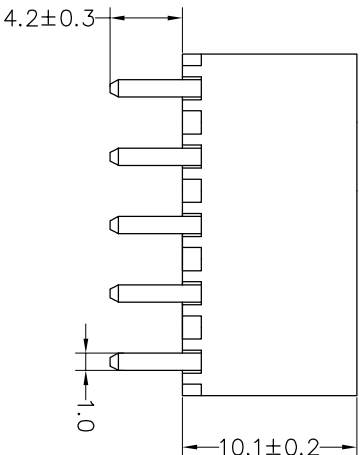

Housing Material(塑件): PA66 (UL94 V-0)
 Contact(端子): Brass, Tin plating(黄铜镀锡)

PITCH RANGE IN MM	NOMINAL DIMENSION RANGE IN MM					
	OVER 6	OVER 10	OVER TO 24	OVER 30	OVER TO 60	OVER TO 100
TO 6	TO 10	TO 24	TO 30	TO 60	TO 100	OVER 150
±0.10	±0.15	±0.25	±0.30	±0.30	±0.50	±0.70
						±1.00

Ordering Information

JL 396V - 396 XX X X 1

Pitch
396=3.96PH

No.of pins
2P~20P

Housing Color
B=Black
G=Green
U=Blue
R=Red
W=White
Y=Yellow
O=Orange
E=Grey

Packing
O=Pe bog
A=Tray
T=Tube

Recommended P.C.B Layout

OPERATION		DRAW		SCALE		FIT		PART NO.	
XX	±0.30	yiyusheng	19.05.05	UNIT	mm	1/1	1/1	JL396V-396XXXX1	
X:XX	±0.20	CHECK		SIZE	A4	SHEET	1/1	3.96mm Pitch Male	
X:XXX	±0.10	APPROVE		PROU.				Pluggable Terminal Blocks	
Angle	±3°								
DIM	TOL								
CHANGE									
MODIFICATION DESCRIPTION									
DATE									
2019.05.05									
NEW DRAWING									
REV									
A0									