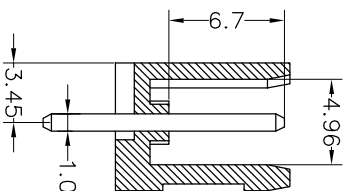

Housing Material(塑件): PA66 (UL94 V-0)
 Contact(端子): Brass, Tin plating(黄铜镀锡)

PITCH RANGE IN MM	NOMINAL DIMENSION RANGE IN MM					
	OVER 6	OVER 10	OVER TO 24	OVER 30	OVER TO 60	OVER TO 100
TO 6	TO 10	TO 24	TO 30	TO 60	TO 100	OVER 150
±0.10	±0.15	±0.25	±0.30	±0.30	±0.50	±0.70
						±1.00

Ordering Information

JL 396V - 396 XX X X 1

Pitch
396=3.96PH

No.of pins
2P~20P

Housing Color
B=Black
G=Green
U=Blue
R=Red
W=White
Y=Yellow
O=Orange
E=Grey

Packing
O=Pe bog
A=Tray
T=Tube

Recommended P.C.B Layout

OPERATION		DRAW		SCALE		FIT		PART NO.	
XX	±0.30	yiyusheng	19.05.05	UNIT	mm	1/1	1/1	JL396V-396XXXX1	
X:XX	±0.20	CHECK		SIZE	A4	SHEET	1/1	3.96mm Pitch Male	
X:XXX	±0.10	APPROVE		PROU.				Pluggable Terminal Blocks	
Angle	±3°								
DIM	TOL								
CHANGE									
MODIFICATION DESCRIPTION									
DATE									
2019.05.05									
NEW DRAWING									
REV									
A0									