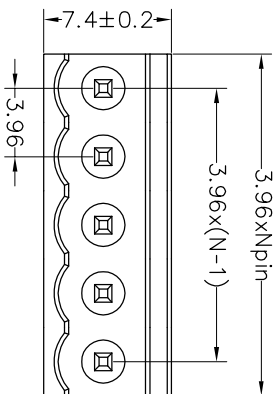

Housing Material(塑件): PA66 (UL94 V-0)
 Contact(端子): Brass, Tin plating(黄铜镀锡)

PITCH RANGE IN MM	NOMINAL DIMENSION RANGE IN MM					
	OVER 6	OVER 10	OVER TO 24	OVER 30	OVER TO 60	OVER TO 100
TO 6	TO 10	TO 24	TO 30	TO 60	TO 100	OVER 150
±0.10	±0.15	±0.25	±0.30	±0.30	±0.50	±0.70
						±1.00

Ordering Information

JL 396V - 396 XX X X 1

Pitch
396=3.96PH

No.of pins
2P~20P

Housing Color
B=Black
G=Green
U=Blue
R=Red
W=White
Y=Yellow
O=Orange
E=Grey

Packing
O=Pe bog
A=Tray
T=Tube

Recommended P.C.B Layout

OPERATION		DRAW		SCALE		FIT		PART NO.	
XX	±0.30	yiyusheng	19.05.05	UNIT	mm	1/1	1/1	JL396V-396XXXX1	
X:XX	±0.20	CHECK		SIZE	A4	SHEET	1/1	3.96mm Pitch Male	
X:XXX	±0.10	APPROVE		PROU.				Pluggable Terminal Blocks	
Angle	±3°								
DIM	TOL								
CHANGE									
MODIFICATION DESCRIPTION									
DATE									
2019.05.05									
NEW DRAWING									
REV									
A0									