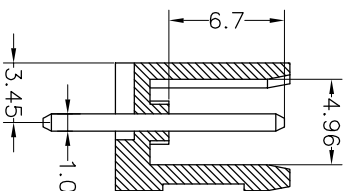

Housing Material(塑件): PA66 (UL94 V-0)
 Contact(端子): Brass, Tin plating(黄铜镀锡)

PITCH RANGE IN MM	NOMINAL DIMENSION RANGE IN MM					
	OVER 6	OVER 10	OVER TO 24	OVER 30	OVER TO 60	OVER TO 100
TO 6	TO 10	TO 24	TO 30	TO 60	TO 100	OVER 150
±0.10	±0.15	±0.25	±0.30	±0.30	±0.50	±0.70
						±1.00

Ordering Information

JL 396V - 396 XX X X 1

Pitch
396=3.96PH

No.of pins
2P~20P

Housing Color
B=Black
G=Green
U=Blue
R=Red
W=White
Y=Yellow
O=Orange
E=Grey

Packing
O=Pe
bog
A=Tray
T=Tube

Recommended P.C.B Layout

OPERATION		DRAW		SCALE		FIT		PART NO.	
XX	±0.30	yiyusheng	19.05.05	UNIT	mm	1/1	A4	JL396V-396XXXX1	
X:XX	±0.20	CHECK		SIZE		SHEET	1/1		3.96mm Pitch Male
X:XXX	±0.10	APPROVE		PROU.					Pluggable Terminal Blocks
Angle	±3°								
DIM	TOL								
CHANGE									
MODIFICATION DESCRIPTION									
DATE									
2019.05.05									
NEW DRAWING									
REV									
A0									