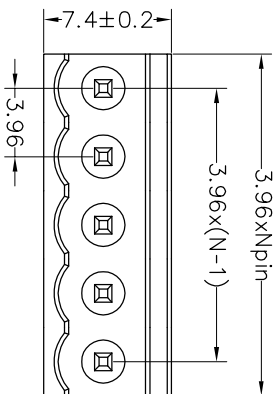

Housing Material(塑件): PA66 (UL94 V-0)
 Contact(端子): Brass, Tin plating(黄铜镀锡)

PITCH RANGE IN MM	NOMINAL DIMENSION RANGE IN MM					
	OVER 6	OVER 10	OVER TO 24	OVER 30	OVER TO 60	OVER TO 100
TO 6	TO 10	TO 24	TO 30	TO 60	TO 100	OVER 150
±0.10	±0.15	±0.25	±0.30	±0.30	±0.50	±0.70
						±1.00

Ordering Information

JL 396V - 396 XX X X 1

Pitch
396=3.96PH

No.of pins
2P~20P

Housing Color
B=Black
G=Green
U=Blue
R=Red
W=White
Y=Yellow
O=Orange
E=Grey

Packing
O=Pe
bog
A=Tray
T=Tube

Recommended P.C.B Layout

OPERATION		DRAW		SCALE		FIT		PART NO.	
XX	±0.30	yiyusheng	19.05.05	UNIT	mm	1/1	A4	JL396V-396XXXX1	
X:XX	±0.20	CHECK		SIZE		SHEET	1/1		3.96mm Pitch Male
X:XXX	±0.10	APPROVE		PROU.					Pluggable Terminal Blocks
Angle	±3°								
DIM	TOL								
CHANGE									
MODIFICATION DESCRIPTION									
DATE									
2019.05.05									
NEW DRAWING									
REV									
A0									