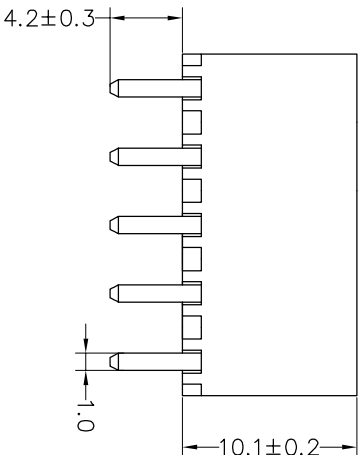

Housing Material(塑件): PA66 (UL94 V-0)
 Contact(端子): Brass, Tin plating(黄铜镀锡)

PITCH RANGE IN MM	NOMINAL DIMENSION RANGE IN MM					
	OVER 6	OVER 10	OVER TO 24	OVER 30	OVER TO 60	OVER TO 100
TO 6	TO 10	TO 24	TO 30	TO 60	TO 100	OVER 150
±0.10	±0.15	±0.25	±0.30	±0.30	±0.50	±0.70
						±1.00

Ordering Information

JL 396V - 396 XX X X 1

Pitch
396=3.96PH

No.of pins
2P~20P

Housing Color
B=Black
G=Green
U=Blue
R=Red
W=White
Y=Yellow
O=Orange
E=Grey

Packing
O=Pe
bog
A=Tray
T=Tube

Recommended P.C.B Layout

OPERATION		DRAW		SCALE		FIT		PART NO.	
XX	±0.30	yiyusheng	19.05.05	UNIT	mm	1/1	A4	JL396V-396XXXX1	
X:XX	±0.20	CHECK		SIZE		SHEET	1/1		3.96mm Pitch Male
X:XXX	±0.10	APPROVE		PROU.					Pluggable Terminal Blocks
Angle	±3°								
DIM	TOL								
CHANGE									
MODIFICATION DESCRIPTION									
DATE									
2019.05.05									
NEW DRAWING									
REV									
A0									