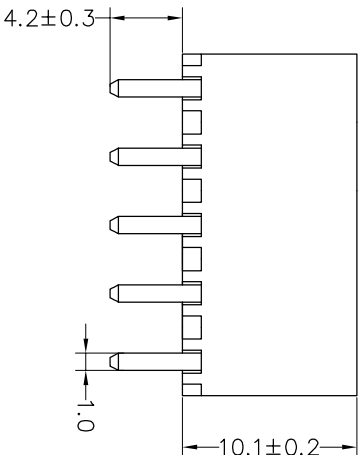

Housing Material(塑件): PA66 (UL94 V-0)
 Contact(端子): Brass, Tin plating(黄铜镀锡)

PITCH RANGE IN MM	NOMINAL DIMENSION RANGE IN MM					
	OVER 6	OVER 10	OVER TO 24	OVER 30	OVER TO 60	OVER TO 100
TO 6	TO 10	TO 24	TO 30	TO 60	TO 100	OVER 150
±0.10	±0.15	±0.25	±0.30	±0.30	±0.50	±0.70
						±1.00

Ordering Information

JL 396V - 396 XX X X 1

Pitch
396=3.96PH

No.of pins
2P~20P

Housing Color
B=Black
G=Green
U=Blue
R=Red
W=White
Y=Yellow
O=Orange
E=Grey

Packing
O=Pe
bog
A=Tray
T=Tube

Recommended P.C.B Layout

OPERATION		DRAW		SCALE		FIT		PART NO.	
XX	±0.30	yiyusheng	19.05.05	UNIT	mm	1/1	1/1	JL396V-396XXXX1	
X:XX	±0.20	CHECK		SIZE	A4	SHEET	1/1	3.96mm Pitch Male	
X:XXX	±0.10	APPROVE		PROU.				Pluggable Terminal Blocks	
Angle	±3°								
DIM	TOL								
CHANGE									
MODIFICATION DESCRIPTION									
DATE									
2019.05.05									
NEW DRAWING									
REV									
A0									