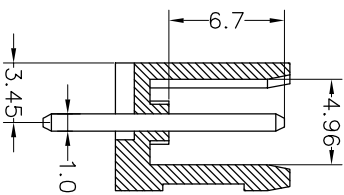

Housing Material(塑件): PA66 (UL94 V-0)
 Contact(端子): Brass, Tin plating(黄铜镀锡)

PITCH RANGE IN MM	NOMINAL DIMENSION RANGE IN MM					
	OVER 6	OVER 10	OVER TO 24	OVER 30	OVER TO 60	OVER TO 100
TO 6	TO 10	TO 24	TO 30	TO 60	TO 100	OVER 150
±0.10	±0.15	±0.25	±0.30	±0.30	±0.50	±0.70
						±1.00

Ordering Information

JL 396V - 396 XX X X 1

Pitch
396=3.96PH

No.of pins
2P~20P

Housing Color
B=Black
G=Green
U=Blue
R=Red
W=White
Y=Yellow
O=Orange
E=Grey

Packing
O=Pe
bog
A=Tray
T=Tube

Recommended P.C.B Layout

OPERATION		DRAW		SCALE		FIT		PART NO.	
XX	±0.30	yiyusheng	19.05.05	UNIT	mm	1/1	1/1	JL396V-396XXXX1	
X:XX	±0.20	CHECK		SIZE	A4	SHEET	1/1	3.96mm Pitch Male	
X:XXX	±0.10	APPROVE		PROU.				Pluggable Terminal Blocks	
Angle	±3°								
DIM	TOL								
CHANGE									
MODIFICATION DESCRIPTION									
DATE									
2019.05.05									
NEW DRAWING									
REV									
A0									