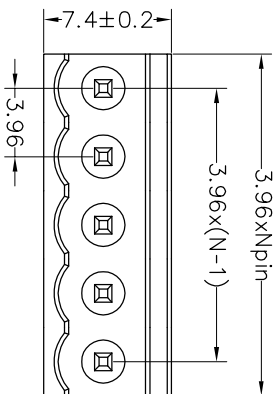

Housing Material(塑件): PA66 (UL94 V-0)
 Contact(端子): Brass, Tin plating(黄铜镀锡)

PITCH RANGE IN MM	NOMINAL DIMENSION RANGE IN MM					
	OVER 6	OVER 10	OVER TO 24	OVER 30	OVER TO 60	OVER TO 100
TO 6	TO 10	TO 24	TO 30	TO 60	TO 100	OVER 150
±0.10	±0.15	±0.25	±0.30	±0.30	±0.50	±0.70
						±1.00

Ordering Information

JL 396V - 396 XX X X 1

Pitch
396=3.96PH

No.of pins
2P~20P

Housing Color
B=Black
G=Green
U=Blue
R=Red
W=White
Y=Yellow
O=Orange
E=Grey

Packing
O=Pe
bog
A=Tray
T=Tube

Recommended P.C.B Layout

OPERATION		DRAW		SCALE		FIT		PART NO.	
XX	±0.30	yiyusheng	19.05.05	UNIT	mm	1/1	1/1	JL396V-396XXXX1	
X:XX	±0.20	CHECK		SIZE	A4	SHEET	1/1	3.96mm Pitch Male	
X:XXX	±0.10	APPROVE		PROU.				Pluggable Terminal Blocks	
Angle	±3°								
DIM	TOL								
CHANGE									
MODIFICATION DESCRIPTION									
DATE									
2019.05.05									
NEW DRAWING									
REV									
A0									