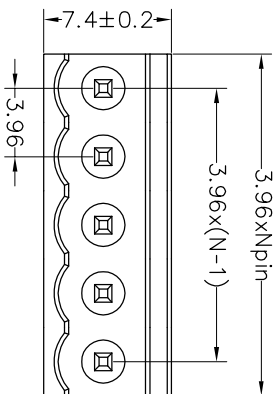

Housing Material(塑件): PA66 (UL94 V-0)
 Contact(端子): Brass, Tin plating(黄铜镀锡)

PITCH RANGE IN MM	NOMINAL DIMENSION RANGE IN MM					
	OVER 6	OVER 10	OVER TO 24	OVER 30	OVER TO 60	OVER TO 100
TO 6	TO 10	TO 24	TO 30	TO 60	TO 100	OVER 150
±0.10	±0.15	±0.25	±0.30	±0.30	±0.50	±0.70
						±1.00

Ordering Information

JL 396V - 396 XX X X 1

Pitch
396=3.96PH

No. of pins
2P~20P

Housing Color
B=Black
G=Green
U=Blue
R=Red
W=White
Y=Yellow
O=Orange
E=Grey

Packing
O=Pe bog
A=Tray
T=Tube

Recommended P.C.B Layout

OPERATION		DRAW		SCALE		FIT		PART NO.	
XX	±0.30	yiyusheng	19.05.05	UNIT	mm	1/1	A4	JL396V-396XXXX1	
X:XX	±0.20	CHECK		SIZE		SHEET	1/1		3.96mm Pitch Male
X:XXX	±0.10	APPROVE		PROU.					Pluggable Terminal Blocks
Angle	±3°								
DIM	TOL								
CHANGE									
MODIFICATION DESCRIPTION									
DATE									
2019.05.05									
NEW DRAWING									
REV									
A0									