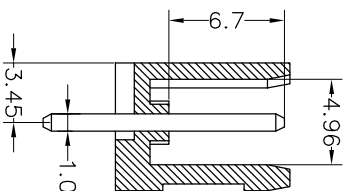

Housing Material(塑件): PA66 (UL94 V-0)
 Contact(端子): Brass, Tin plating(黄铜镀锡)

PITCH RANGE IN MM	NOMINAL DIMENSION RANGE IN MM					
	OVER 6	OVER 10	OVER TO 24	OVER 30	OVER TO 60	OVER TO 100
TO 6	TO 10	TO 24	TO 30	TO 60	TO 100	OVER 150
±0.10	±0.15	±0.25	±0.30	±0.30	±0.50	±0.70
						±1.00

Ordering Information

JL 396V - 396 XX X X 1

Pitch
396=3.96PH

No. of pins
2P~20P

Housing Color
B=Black
G=Green
U=Blue
R=Red
W=White
Y=Yellow
O=Orange
E=Grey

Packing
O=Pe bog
A=Tray
T=Tube

Recommended P.C.B Layout

OPERATION		DRAW		SCALE		FIT		PART NO.	
XX	±0.30	yiyusheng	19.05.05	UNIT	mm	1/1	A4	JL396V-396XXXX1	
X:XX	±0.20	CHECK		SIZE		SHEET	1/1		3.96mm Pitch Male
X:XXX	±0.10	APPROVE		PROU.					Pluggable Terminal Blocks
Angle	±3°								
DIM	TOL								
CHANGE									
MODIFICATION DESCRIPTION									
DATE									
2019.05.05									
NEW DRAWING									
REV									
A0									