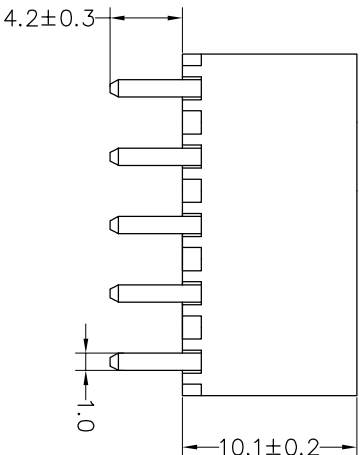

Housing Material(塑件): PA66 (UL94 V-0)
 Contact(端子): Brass, Tin plating(黄铜镀锡)

PITCH RANGE IN MM	NOMINAL DIMENSION RANGE IN MM					
	OVER 6	OVER 10	OVER TO 24	OVER 30	OVER TO 60	OVER TO 100
TO 6	TO 10	TO 24	TO 30	TO 60	TO 100	OVER 150
±0.10	±0.15	±0.25	±0.30	±0.30	±0.50	±0.70
						±1.00

Ordering Information

JL 396V - 396 XX X X 1

Pitch
396=3.96PH

No. of pins
2P~20P

Housing Color
B=Black
G=Green
U=Blue
R=Red
W=White
Y=Yellow
O=Orange
E=Grey

Packing
O=Pe bog
A=Tray
T=Tube

Recommended P.C.B Layout

OPERATION		DRAW		SCALE		FIT		PART NO.	
XX	±0.30	yiyusheng	19.05.05	UNIT	mm	1/1	A4	JL396V-396XXXX1	
X:XX	±0.20	CHECK		SIZE		SHEET	1/1		3.96mm Pitch Male
X:XXX	±0.10	APPROVE		PROU.					Pluggable Terminal Blocks
Angle	±3°								
DIM	TOL								
CHANGE									
MODIFICATION DESCRIPTION									
DATE									
2019.05.05									
NEW DRAWING									
REV									
A0									