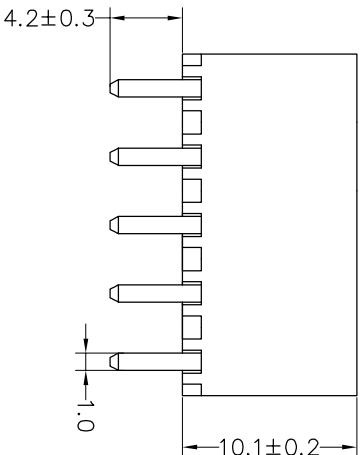

Housing Material(塑件): PA66 (UL94 V-0)
 Contact(端子): Brass, Tin plating(黄铜镀锡)

PITCH RANGE	NOMINAL DIMENSION RANGE										
	IN MM		IN MM		IN MM						
TO 6	OVER 6	TO 10	OVER 10	TO 30	OVER 30	TO 60	OVER 60	TO 100	OVER 100	TO 150	OVER 150
±0.10	±0.15	±0.25	±0.30	±0.30	±0.50	±0.50	±0.70	±1.00	±1.00	±1.00	±1.00

Ordering Information

JL 396V - 396 XX X X 1

Pitch
396=3.96PH

No. of pins
2P~20P

Housing Color
B=Black
G=Green
U=Blue
R=Red
W=White
Y=Yellow
O=Orange
E=Grey

Packing
O=Pe bog
A=Tray
T=Tube

Recommended P.C.B Layout

REV	DATE	MODIFICATION DESCRIPTION	CHANGE	OPERATION	DRAW	SCALE	FIT	PART NO.
A0	2019.05.05	NEW DRAWING		XX ±0.30 X:XX ±0.20 X:XXX ±0.10	yiyusheng	19.05.05	A4	JL396V-396XXXX1
1				Angle ±3°	CHECK	mm	1/1	3.96mm Pitch Male Pluggable Terminal Blocks
				DIM	APPROVE	PROU.		
				TOL				