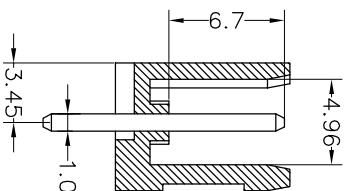

Housing Material(塑件): PA66 (UL94 V-0)
 Contact(端子): Brass, Tin plating(黄铜镀锡)

PITCH RANGE	NOMINAL DIMENSION RANGE										
	IN MM		IN MM		IN MM						
TO 6	OVER 6	TO 10	OVER 10	TO 30	OVER 30	TO 60	OVER 60	TO 100	OVER 100	TO 150	OVER 150
±0.10	±0.15	±0.25	±0.30	±0.30	±0.50	±0.50	±0.70	±1.00	±1.00	±1.00	±1.00

Ordering Information

JL 396V - 396 XX X X 1

Pitch
396=3.96PH

No. of pins
2P~20P

Housing Color
B=Black
G=Green
U=Blue
R=Red
W=White
Y=Yellow
O=Orange
E=Grey

Packing
O=Pe bog
A=Tray
T=Tube

Recommended P.C.B Layout

REV	DATE	MODIFICATION DESCRIPTION	CHANGE	OPERATION	DRAW	SCALE	FIT	PART NO.
A0	2019.05.05	NEW DRAWING		XX ±0.30 X:XX ±0.20 X:XXX ±0.10	yiyusheng	19.05.05	A4	JL396V-396XXXX1
1				Angle ±3°	CHECK	mm	1/1	3.96mm Pitch Male Pluggable Terminal Blocks
				DIM	APPROVE	PROU.		
				TOL				