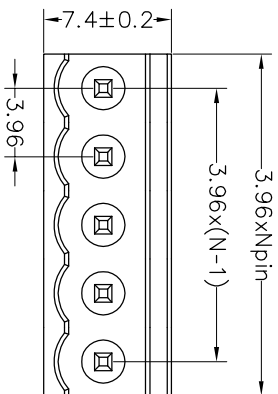

Housing Material(塑件): PA66 (UL94 V-0)
 Contact(端子): Brass, Tin plating(黄铜镀锡)

PITCH RANGE	NOMINAL DIMENSION RANGE										
	IN MM		IN MM		IN MM						
TO 6	OVER 6	TO 10	OVER 10	TO 30	OVER 30	TO 60	OVER 60	TO 100	OVER 100	TO 150	OVER 150
±0.10	±0.15	±0.25	±0.30	±0.30	±0.50	±0.50	±0.70	±1.00	±1.00	±1.00	±1.00

Ordering Information

JL 396V - 396 XX X X 1

Pitch
396=3.96PH

No. of pins
2P~20P

Housing Color
B=Black
G=Green
U=Blue
R=Red
W=White
Y=Yellow
O=Orange
E=Grey

Packing
O=Pe bog
A=Tray
T=Tube

Recommended P.C.B Layout

REV	DATE	MODIFICATION DESCRIPTION	CHANGE	OPERATION	DRAW	SCALE	FIT	PART NO.
A0	2019.05.05	NEW DRAWING		XX ±0.30 X:XX ±0.20 X:XXX ±0.10	yiyusheng	19.05.05	A4	JL396V-396XXXX1
1				Angle ±3°	CHECK	mm	1/1	3.96mm Pitch Male Pluggable Terminal Blocks
				DIM	APPROVE	PROU.		
				TOL				