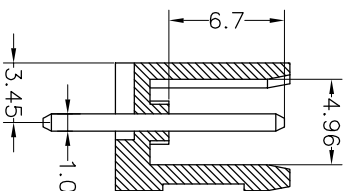

Housing Material(塑件): PA66 (UL94 V-0)
 Contact(端子): Brass, Tin plating(黄铜镀锡)

PITCH RANGE IN MM	NOMINAL DIMENSION RANGE IN MM					
	OVER 6	OVER 10	OVER TO 24	OVER 30	OVER TO 60	OVER TO 100
TO 6	TO 10	TO 24	TO 30	TO 60	TO 100	OVER 150
±0.10	±0.15	±0.25	±0.30	±0.30	±0.50	±0.70
						±1.00

Ordering Information

JL 396V - 396 XX X X 1

Pitch
396=3.96PH

No.of pins
2P~20P

Housing Color
B=Black
G=Green
U=Blue
R=Red
W=White
Y=Yellow
O=Orange
E=Grey

Packing
O=Pe
bog
A=Tray
T=Tube

Recommended P.C.B Layout

REV	DATE	MODIFICATION DESCRIPTION	CHANGE	OPERATION	DRAW	SCALE	FIT	PART NO.
A0	2019.05.05	NEW DRAWING		XX ±0.30 X:XX ±0.20 X:XXX ±0.10	yiyusheng	19.05.05	A4	JL396V-396XXXX1
1				Angle ±3°	CHECK	mm	1/1	3.96mm Pitch Male Pluggable Terminal Blocks
				DIM	APPROVE	PROU.		
				TOL				