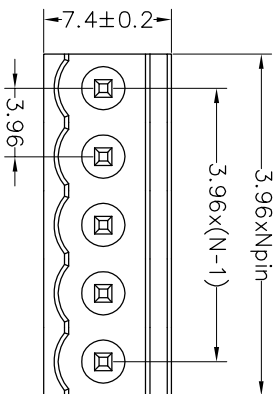

Housing Material(塑件): PA66 (UL94 V-0)
 Contact(端子): Brass, Tin plating(黄铜镀锡)

PITCH RANGE IN MM	NOMINAL DIMENSION RANGE IN MM					
	OVER 6	OVER 10	OVER TO 24	OVER 30	OVER TO 60	OVER TO 100
TO 6	TO 10	TO 24	TO 30	TO 60	TO 100	OVER 150
±0.10	±0.15	±0.25	±0.30	±0.30	±0.50	±0.70
						±1.00

Ordering Information

JL 396V - 396 XX X X 1

Pitch
396=3.96PH

No.of pins
2P~20P

Housing Color
B=Black
G=Green
U=Blue
R=Red
W=White
Y=Yellow
O=Orange
E=Grey

Packing
O=Pe
bog
A=Tray
T=Tube

Recommended P.C.B Layout

REV	DATE	MODIFICATION DESCRIPTION	CHANGE	OPERATION	DRAW	SCALE	FIT	PART NO.
A0	2019.05.05	NEW DRAWING		XX ±0.30 X:XX ±0.20 X:XXX ±0.10	yiyusheng	19.05.05	A4	JL396V-396XXXX1
1				Angle ±3°	CHECK	mm	1/1	3.96mm Pitch Male Pluggable Terminal Blocks
				DIM	APPROVE	PROU.		
				TOL				