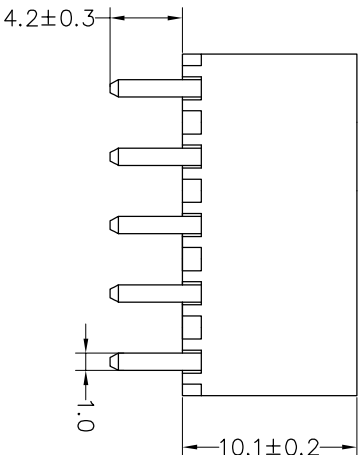

Housing Material(塑件): PA66 (UL94 V-0)
 Contact(端子): Brass, Tin plating(黄铜镀锡)

PITCH RANGE IN MM	NOMINAL DIMENSION RANGE IN MM					
	OVER 6	OVER 10	OVER TO 24	OVER 30	OVER TO 60	OVER TO 100
TO 6	TO 10	TO 24	TO 30	TO 60	TO 100	OVER 150
±0.10	±0.15	±0.25	±0.30	±0.30	±0.50	±0.70
						±1.00

Ordering Information

JL 396V - 396 XX X X 1

Pitch
396=3.96PH

No.of pins
2P~20P

Housing Color
B=Black
G=Green
U=Blue
R=Red
W=White
Y=Yellow
O=Orange
E=Grey

Packing
O=Pe
bog
A=Tray
T=Tube

Recommended P.C.B Layout

REV	DATE	MODIFICATION DESCRIPTION	CHANGE	OPERATION	DRAW	SCALE	FIT	PART NO.
A0	2019.05.05	NEW DRAWING		XX ±0.30 X:XX ±0.20 X:XXX ±0.10	yiyusheng	19.05.05	A4	JL396V-396XXXX1
1				Angle ±3°	CHECK	mm	1/1	3.96mm Pitch Male Pluggable Terminal Blocks
				DIM	APPROVE	PROU.		
				TOL				