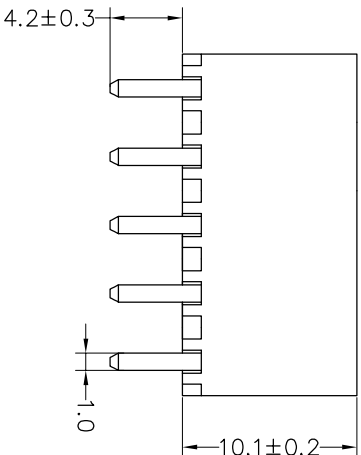

Housing Material(塑件): PA66 (UL94 V-0)
 Contact(端子): Brass, Tin plating(黄铜镀锡)

PITCH RANGE IN MM	NOMINAL DIMENSION RANGE IN MM					
	OVER 6	OVER 10	OVER TO 24	OVER 30	OVER TO 60	OVER TO 100
TO 6	TO 10	TO 24	TO 30	TO 60	TO 100	OVER 150
±0.10	±0.15	±0.25	±0.30	±0.30	±0.50	±0.70
						±1.00

Ordering Information

JL 396V - 396 XX X X 1

Pitch
396=3.96PH

No.of pins
2P~20P

Housing Color
B=Black
G=Green
U=Blue
R=Red
W=White
Y=Yellow
O=Orange
E=Grey

Packing
O=Pe bog
A=Tray
T=Tube

Recommended P.C.B Layout

OPERATION		DRAW		SCALE		FIT		PART NO.	
XX	±0.30	yiyusheng	19.05.05	UNIT	mm	1/1	A4	JL396V-396XXXX1	
X:XX	±0.20	CHECK		SIZE		SHEET	1/1	3.96mm Pitch Male	
X:XXX	±0.10	APPROVE		PROU.				Pluggable Terminal Blocks	
Angle	±3°								
DIM	TOL								
CHANGE									
MODIFICATION DESCRIPTION									
DATE									
NEW DRAWING									
2019.05.05									
REV									
A0									