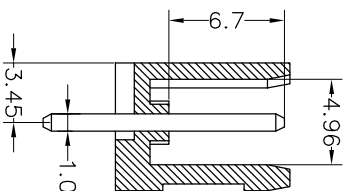

Housing Material(塑件): PA66 (UL94 V-0)
 Contact(端子): Brass, Tin plating(黄铜镀锡)

PITCH RANGE IN MM	NOMINAL DIMENSION RANGE IN MM					
	OVER 6	OVER 10	OVER TO 24	OVER 30	OVER TO 60	OVER TO 100
TO 6	TO 10	TO 24	TO 30	TO 60	TO 100	OVER 150
±0.10	±0.15	±0.25	±0.30	±0.30	±0.50	±0.70
						±1.00

Ordering Information

JL 396V - 396 XX X X 1

Pitch
396=3.96PH

No.of pins
2P~20P

Housing Color
B=Black
G=Green
U=Blue
R=Red
W=White
Y=Yellow
O=Orange
E=Grey

Packing
O=Pe bog
A=Tray
T=Tube

Recommended P.C.B Layout

OPERATION		DRAW		SCALE		FIT		PART NO.	
XX	±0.30	yiyusheng	19.05.05	UNIT	mm	1/1	A4	JL396V-396XXXX1	
X:XX	±0.20	CHECK		SIZE		SHEET	1/1	3.96mm Pitch Male	
X:XXX	±0.10	APPROVE		PROU.				Pluggable Terminal Blocks	
Angle	±3°								
DIM	TOL								
CHANGE									
MODIFICATION DESCRIPTION									
DATE									
NEW DRAWING									
2019.05.05									
REV									
A0									