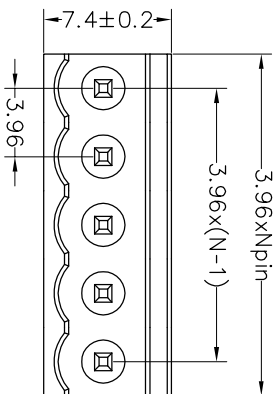

Housing Material(塑件): PA66 (UL94 V-0)
 Contact(端子): Brass, Tin plating(黄铜镀锡)

PITCH RANGE IN MM	NOMINAL DIMENSION RANGE IN MM					
	OVER 6	OVER 10	OVER TO 24	OVER 30	OVER TO 60	OVER TO 100
TO 6	TO 10	TO 24	TO 30	TO 60	TO 100	OVER 150
±0.10	±0.15	±0.25	±0.30	±0.30	±0.50	±0.70
						±1.00

Ordering Information

JL 396V - 396 XX X X 1

Pitch
396=3.96PH

No.of pins
2P~20P

Housing Color
B=Black
G=Green
U=Blue
R=Red
W=White
Y=Yellow
O=Orange
E=Grey

Packing
O=Pe bog
A=Tray
T=Tube

Recommended P.C.B Layout

OPERATION		DRAW		SCALE		FIT		PART NO.	
XX	±0.30	yiyusheng	19.05.05	UNIT	mm	1/1	A4	JL396V-396XXXX1	
X:XX	±0.20	CHECK		SIZE		SHEET	1/1	3.96mm Pitch Male	
X:XXX	±0.10	APPROVE		PROU.				Pluggable Terminal Blocks	
Angle	±3°								
DIM	TOL								
CHANGE									
MODIFICATION DESCRIPTION									
DATE									
NEW DRAWING									
2019.05.05									
REV									
A0									