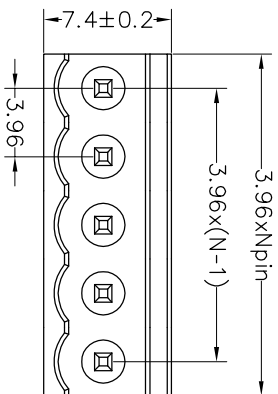

Housing Material(塑件): PA66 (UL94 V-0)
 Contact(端子): Brass, Tin plating(黄铜镀锡)

PITCH RANGE IN MM	NOMINAL DIMENSION RANGE IN MM					
	OVER 6	OVER 10	OVER TO 24	OVER 30	OVER TO 60	OVER TO 100
TO 6	TO 10	TO 24	TO 30	TO 60	TO 100	OVER 150
±0.10	±0.15	±0.25	±0.30	±0.30	±0.50	±0.70
						±1.00

Ordering Information

JL 396V - 396 XX X X 1

Pitch
396=3.96PH

No. of pins
2P~20P

Housing Color
B=Black
G=Green
U=Blue
R=Red
W=White
Y=Yellow
O=Orange
E=Grey

Packing
O=Pe bog
A=Tray
T=Tube

Recommended P.C.B Layout

REV	DATE	MODIFICATION DESCRIPTION	CHANGE	OPERATION	DRAW	SCALE	FIT	PART NO.
A0	2019.05.05	NEW DRAWING		XX ±0.30 X:XX ±0.20 X:XXX ±0.10	yiyusheng	mm	A4	JL396V-396XXXX1
1				Angle ±3°	CHECK	UNIT	1/1	3.96mm Pitch Male Pluggable Terminal Blocks
				DIM	APPROVE	PROU.		
				TOL				