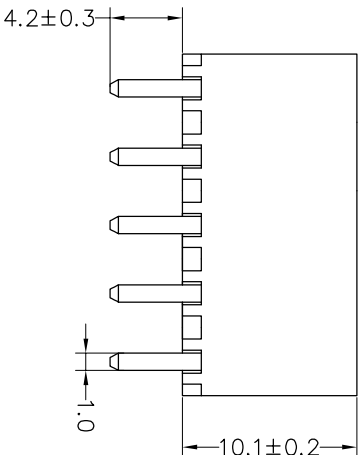

Housing Material(塑件): PA66 (UL94 V-0)
 Contact(端子): Brass, Tin plating(黄铜镀锡)

PITCH RANGE IN MM	NOMINAL DIMENSION RANGE IN MM					
	OVER 6	OVER 10	OVER TO 24	OVER 30	OVER TO 60	OVER TO 100
TO 6	TO 10	TO 24	TO 30	TO 60	TO 100	OVER 150
±0.10	±0.15	±0.25	±0.30	±0.30	±0.50	±0.70
						±1.00

Ordering Information

JL 396V - 396 XX X X 1

Pitch
396=3.96PH

No. of pins
2P~20P

Housing Color
B=Black
G=Green
U=Blue
R=Red
W=White
Y=Yellow
O=Orange
E=Grey

Packing
O=Pe bog
A=Tray
T=Tube

Recommended P.C.B Layout

REV	DATE	MODIFICATION DESCRIPTION	CHANGE	OPERATION	DRAW	SCALE	FIT	PART NO.
A0	2019.05.05	NEW DRAWING		XX ±0.30 X:XX ±0.20 X:XXX ±0.10	yiyusheng	mm	A4	JL396V-396XXXX1
1				Angle ±3°	CHECK	UNIT	1/1	3.96mm Pitch Male Pluggable Terminal Blocks
				DIM	APPROVE	PROU.		
				TOL				