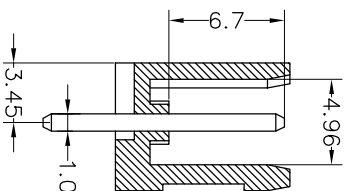

Housing Material(塑件): PA66 (UL94 V-0)
 Contact(端子): Brass, Tin plating(黄铜镀锡)

PITCH RANGE IN MM	NOMINAL DIMENSION RANGE IN MM					
	OVER 6	OVER 10	OVER TO 24	OVER 30	OVER TO 60	OVER TO 100
TO 6	TO 10	TO 24	TO 30	TO 60	TO 100	OVER 150
±0.10	±0.15	±0.25	±0.30	±0.30	±0.50	±0.70
						±1.00

Ordering Information

JL 396V - 396 XX X X 1

Pitch
396=3.96PH

No. of pins
2P~20P

Housing Color
B=Black
G=Green
U=Blue
R=Red
W=White
Y=Yellow
O=Orange
E=Grey

Packing
O=Pe bog
A=Tray
T=Tube

Recommended P.C.B Layout

REV	DATE	MODIFICATION DESCRIPTION	CHANGE	OPERATION	DRAW	SCALE	FIT	PART NO.
A0	2019.05.05	NEW DRAWING		XX ±0.30 X:XX ±0.20 X:XXX ±0.10	yiyusheng	mm	A4	JL396V-396XXXX1
1				Angle ±3°	CHECK	UNIT	1/1	3.96mm Pitch Male Pluggable Terminal Blocks
				DIM	APPROVE	PROU.		
				TOL				