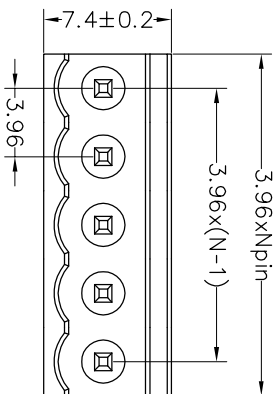

Housing Material(塑件): PA66 (UL94 V-0)
 Contact(端子): Brass, Tin plating(黄铜镀锡)

PITCH RANGE IN MM	NOMINAL DIMENSION RANGE IN MM					
	OVER 6	OVER 10	OVER TO 24	OVER 30	OVER TO 60	OVER TO 100
TO 6	TO 10	TO 24	TO 30	TO 60	TO 100	OVER 150
±0.10	±0.15	±0.25	±0.30	±0.30	±0.50	±0.70
						±1.00

Ordering Information

JL 396V - 396 XX X X 1

Pitch
396=3.96PH

No. of pins
2P~20P

Housing Color
B=Black
G=Green
U=Blue
R=Red
W=White
Y=Yellow
O=Orange
E=Grey

Packing
O=Pe
bog
A=Tray
T=Tube

Recommended P.C.B Layout

OPERATION		DRAW		SCALE		FIT		PART NO.	
XX	±0.30	yiyusheng	19.05.05	UNIT	mm	1/1	A4	JL396V-396XXXX1	
X:XX	±0.20	CHECK		SIZE		SHEET	1/1		3.96mm Pitch Male
X:XXX	±0.10	APPROVE		PROU.					Pluggable Terminal Blocks
Angle	±3°								
DIM	TOL								
CHANGE									
MODIFICATION DESCRIPTION									
DATE									
2019.05.05									
NEW DRAWING									
REV									
A0									