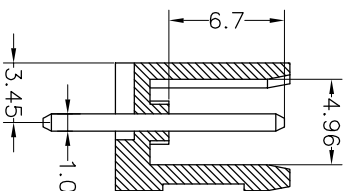

Housing Material(塑件): PA66 (UL94 V-0)
 Contact(端子): Brass, Tin plating(黄铜镀锡)

PITCH RANGE IN MM	NOMINAL DIMENSION RANGE IN MM					
	OVER 6	OVER 10	OVER TO 24	OVER 30	OVER TO 60	OVER TO 100
TO 6	TO 10	TO 24	TO 30	TO 60	TO 100	OVER 150
±0.10	±0.15	±0.25	±0.30	±0.30	±0.50	±0.70
						±1.00

Ordering Information

JL 396V - 396 XX X X 1

Pitch
396=3.96PH

No. of pins
2P~20P

Housing Color
B=Black
G=Green
U=Blue
R=Red
W=White
Y=Yellow
O=Orange
E=Grey

Packing
O=Pe
bog
A=Tray
T=Tube

Recommended P.C.B Layout

OPERATION		DRAW		SCALE		FIT		PART NO.	
XX	±0.30	yiyusheng	19.05.05	UNIT	mm	1/1	A4	JL396V-396XXXX1	
X:XX	±0.20	CHECK		SIZE		SHEET	1/1		3.96mm Pitch Male
X:XXX	±0.10	APPROVE		PROU.					Pluggable Terminal Blocks
Angle	±3°								
DIM	TOL								
CHANGE									
MODIFICATION DESCRIPTION									
DATE									
2019.05.05									
NEW DRAWING									
REV									
A0									