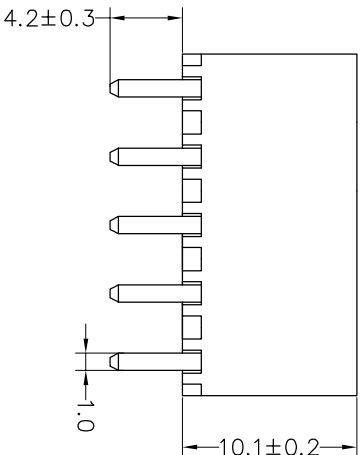

Housing Material(塑件): PA66 (UL94 V-0)
 Contact(端子): Brass, Tin plating(黄铜镀锡)

PITCH RANGE IN MM	NOMINAL DIMENSION RANGE IN MM					
	OVER 6	OVER 10	OVER TO 24	OVER 30	OVER TO 60	OVER TO 100
TO 6	TO 10	TO 24	TO 30	TO 60	TO 100	OVER 150
±0.10	±0.15	±0.25	±0.30	±0.30	±0.50	±0.70
						±1.00

Ordering Information

JL 396V - 396 XX X X 1

Pitch
396=3.96PH

No. of pins
2P~20P

Housing Color
B=Black
G=Green
U=Blue
R=Red
W=White
Y=Yellow
O=Orange
E=Grey

Packing
O=Pe
bog
A=Tray
T=Tube

Recommended P.C.B Layout

OPERATION		DRAW		SCALE		FIT		PART NO.	
XX	±0.30	yiyusheng	19.05.05	UNIT	mm	1/1	A4	JL396V-396XXXX1	
X:XX	±0.20	CHECK		SIZE		SHEET	1/1		3.96mm Pitch Male
X:XXX	±0.10	APPROVE		PROU.					Pluggable Terminal Blocks
Angle	±3°								
DIM	TOL								
CHANGE									
MODIFICATION DESCRIPTION									
DATE									
2019.05.05									
NEW DRAWING									
REV									
A0									