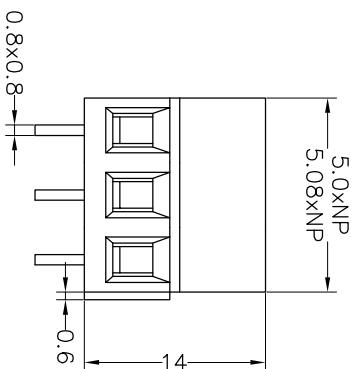

Housing Material(塑件): PA66 (UL94 V-0)
 Contact(端子): Brass, Tin plating(黄铜镀锡)
 Clamp(方块): Brass/Steel(铜/铁), Ni plating(镀镍)
 Screw (螺丝): M2.5, Steel, Zinc plating(钢,镀锌)

PITCH RANGE IN MM	NOMINAL DIMENSION RANGE IN MM				
	OVER TO	OVER TO	OVER TO	OVER TO	OVER TO
6 TO 10	10 TO 24	30 TO 60	60 TO 100	100 TO 150	150 TO 150
±0.10	±0.15	±0.25	±0.30	±0.30	±0.50
					±0.70
					±1.00

Ordering Information

JL 500 - XXX XX G X 1

Pitch
500=5.0PH
508=5.08PH

No.of pins
2P,3P,4P~24P

Housing Color
B=Black
G=Green
U=Blue
R=Red
W=White
O=Orange
E=Grey

Packing
0=Pe bog
A=Troy
T=Tube

Recommended P.C.B Layout(Top Side)

REV	DATE	MODIFICATION DESCRIPTION	CHANGE	DIM	TOL	APPROVE	SCALE	FIT	PART NO.	TITLE:
A0	2017.01.04	NEW DRAWING		X:XXX Angle	±0.10 ±3°	CHECK	A4	1/1	JL500-XXXXXXGX1	5.0/5.08mm Terminal Blocks Female
1			CHANGE							