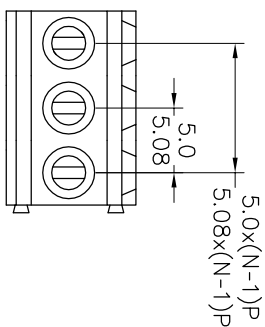

Housing Material(塑件): PA66 (UL94 V-0)
 Contact(端子): Brass, Tin plating(黄铜镀锡)
 Clamp(方块): Brass/Steel(铜/铁), Ni plating(镀镍)
 Screw (螺丝): M2.5, Steel, Zinc plating(钢,镀锌)

PITCH RANGE IN MM	NOMINAL DIMENSION RANGE IN MM				
	OVER TO	OVER TO	OVER TO	OVER TO	OVER TO
6 TO 10	10 TO 24	30 TO 60	60 TO 100	100 TO 150	150 TO 150
±0.10	±0.15	±0.25	±0.30	±0.30	±0.50
					±0.70
					±1.00

Ordering Information

JL 500 - XXX XX G X 1

Pitch
500=5.0PH
508=5.08PH

No.of pins
2P,3P,4P~24P

Housing Color
B=Black
G=Green
U=Blue
R=Red
W=White
O=Orange
E=Grey

Packing
0=Pe bog
A=Troy
T=Tube

Recommended P.C.B Layout(Top Side)

REV	DATE	MODIFICATION DESCRIPTION	CHANGE	DIM	TOL	APPROVE	SCALE	FIT	PART NO.	TITLE:
A0	2017.01.04	NEW DRAWING		X:XXX Angle	±0.10 ±3°	CHECK	A4	1/1	JL500-XXXXXXGX1	5.0/5.08mm Terminal Blocks Female
1			CHANGE							