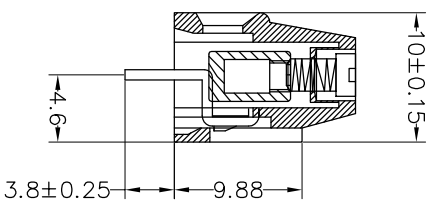

Housing Material(塑件): PA66 (UL94 V-0)
 Contact(端子): Brass, Tin plating(黄铜镀锡)
 Clamp(方块): Brass/Steel(铜/铁), Ni plating(镀镍)
 Screw (螺丝): M2.5, Steel, Zinc plating(钢,镀锌)

PITCH RANGE IN MM	NOMINAL DIMENSION RANGE IN MM				
	OVER TO	OVER TO	OVER TO	OVER TO	OVER TO
6 TO 10	10 TO 24	30 TO 60	60 TO 100	100 TO 150	150 TO 150
±0.10	±0.15	±0.25	±0.30	±0.30	±0.50
					±0.70
					±1.00

Ordering Information

JL 500 - XXX XX G X 1

Pitch
500=5.0PH
508=5.08PH

No.of pins
2P,3P,4P~24P

Housing Color
B=Black
G=Green
U=Blue
R=Red
W=White
O=Orange
E=Grey

Packing
0=Pe bog
A=Troy
T=Tube

Recommended P.C.B Layout(Top Side)

REV	DATE	MODIFICATION DESCRIPTION	CHANGE	DIM	TOL	APPROVE	SCALE	FIT	PART NO.	TITLE:
A0	2017.01.04	NEW DRAWING		X:XXX Angle	±0.10 ±3°	CHECK	A4	1/1	JL500-XXXXXXGX1	5.0/5.08mm Terminal Blocks Female
1			CHANGE							