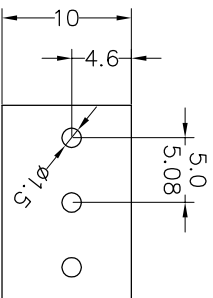

Housing Material(塑件): PA66 (UL94 V-0)
 Contact(端子): Brass, Tin plating(黄铜镀锡)
 Clamp(方块): Brass/Steel(铜/铁), Ni plating(镀镍)
 Screw (螺丝): M2.5, Steel, Zinc plating(钢,镀锌)

PITCH RANGE IN MM	NOMINAL DIMENSION RANGE IN MM				
	OVER TO	OVER TO	OVER TO	OVER TO	OVER TO
6 TO 10	10 TO 24	30 TO 60	60 TO 100	100 TO 150	150 TO 150
±0.10	±0.15	±0.25	±0.30	±0.30	±0.50
					±0.70
					±1.00

Ordering Information

JL 500 - XXX XX G X 1

Pitch
500=5.0PH
508=5.08PH

No.of pins
2P,3P,4P~24P

Housing Color
B=Black
G=Green
U=Blue
R=Red
W=White
O=Orange
E=Grey

Packing
0=Pe bog
A=Troy
T=Tube

Recommended P.C.B Layout(Top Side)

REV	DATE	MODIFICATION DESCRIPTION	CHANGE	DIM	TOL	APPROVE	SCALE	FIT	PART NO.	TITLE:
A0	2017.01.04	NEW DRAWING		X:XXX Angle	±0.10 ±3°	CHECK	A4	1/1	JL500-XXXXXXGX1	5.0/5.08mm Terminal Blocks Female
1			CHANGE							