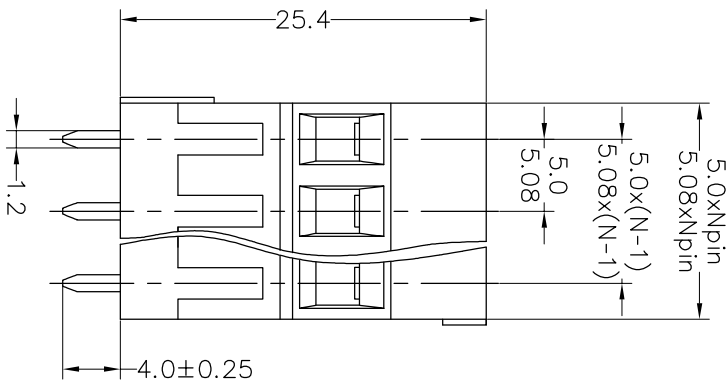

Housing Material(塑件): PA66 (UL94 V-0)
 Contact(端子): Brass, Tin plating(黄铜镀锡)
 Clamp(方块): Brass/Steel(铜/铁), Ni plating(镍鍍)
 Screw (螺丝): M2.5, Steel, Zinc plating(钢,镀锌)

PITCH RANGE	NOMINAL DIMENSION RANGE					
	IN MM	IN MM	IN MM	IN MM	IN MM	IN MM
TO 6	OVER 10	TO 30	OVER 60	TO 100	OVER 100	TO 150
TO 10	OVER 24	TO 30	OVER 60	TO 100	OVER 150	TO 150
±0.10	±0.15	±0.25	±0.30	±0.30	±0.50	±0.70
						±1.00

Ordering Information

JL 500H - XXX XX X X 1

Pitch
 500=5.0PH
 508=5.08PH

No.of pins
 2P,3P,4P~24P

Housing Color
 B=Black
 G=Green
 U=Blue
 R=Red
 W=White
 Y=Yellow
 O=Orange
 E=Grey

Packing
 O=Pe bag
 A=Tray

REV	DATE	MODIFICATION DESCRIPTION	CHANGE
A0	2019.05.18	NEW DRAWING	
1			

OPERATION	DRAW	BEN	19.05.18
XX	±0.30		
X.XX	±0.20	CHECK	
X:XXX	±0.10	APPROVE	
Angle	±3°		
DIM	TOL		

SCALE	FIT	UNIT	SIZE	SHEET	PROU.	TITLE:
A4	1/1	mm	A4	1/1		PART NO. JL500H-XXXXXXXX1
						5.0/5.08mm Terminal Blocks Female