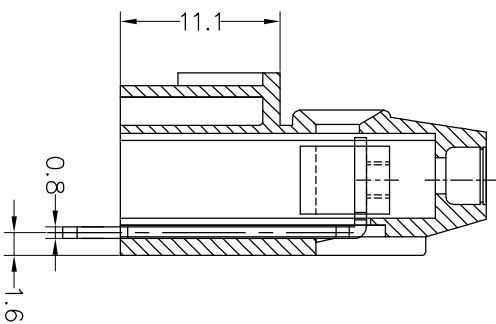

Housing Material(塑件): PA66 (UL94 V-0)
 Contact(端子): Brass, Tin plating(黄铜镀锡)
 Clamp(方块): Brass/Steel(铜/铁), Ni plating(镍鍍)
 Screw (螺丝): M2.5, Steel, Zinc plating(钢,镀锌)

PITCH RANGE	NOMINAL DIMENSION RANGE					
	IN MM	IN MM	IN MM	IN MM	IN MM	IN MM
TO 6	OVER 10	TO 30	OVER 60	TO 100	OVER 100	TO 150
TO 10	OVER 24	TO 30	OVER 60	TO 100	OVER 150	TO 150
±0.10	±0.15	±0.25	±0.30	±0.30	±0.50	±0.70
						±1.00

Ordering Information

JL 500H - XXX XX X X 1

Pitch
 500=5.0PH
 508=5.08PH

No.of pins
 2P,3P,4P~24P

Housing Color
 B=Black
 G=Green
 U=Blue
 R=Red
 W=White
 Y=Yellow
 O=Orange
 E=Grey

Packing
 O=Pe bag
 A=Tray

REV	DATE	MODIFICATION DESCRIPTION	CHANGE
A0	2019.05.18	NEW DRAWING	
1			

OPERATION	DRAW	BEN	19.05.18
XX	±0.30		
X.XX	±0.20	CHECK	
X:XXX	±0.10	APPROVE	
Angle	±3°		
DIM	TOL		

SCALE	FIT	UNIT	SIZE	SHEET	PROU.	TITLE:
A4	1/1	mm	A4	1/1		PART NO. JL500H-XXXXXXXX1
						5.0/5.08mm Terminal Blocks Female