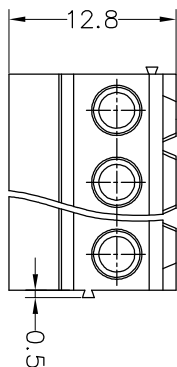

Housing Material(塑件): PA66 (UL94 V-0)
 Contact(端子): Brass, Tin plating(黄铜镀锡)
 Clamp(方块): Brass/Steel(铜/铁), Ni plating(镍鍍)
 Screw (螺丝): M2.5, Steel, Zinc plating(钢,镀锌)

PITCH RANGE	NOMINAL DIMENSION RANGE					
	IN MM	IN MM	IN MM	IN MM	IN MM	IN MM
TO 6	OVER 10	TO 30	OVER 60	TO 100	OVER 100	TO 150
TO 10	OVER 24	TO 30	OVER 60	TO 100	OVER 150	TO 150
±0.10	±0.15	±0.25	±0.30	±0.30	±0.50	±0.70
						±1.00

Ordering Information

JL 500H - XXX XX X X 1

Pitch
 500=5.0PH
 508=5.08PH

No.of pins
 2P,3P,4P~24P

Housing Color
 B=Black
 G=Green
 U=Blue
 R=Red
 W=White
 Y=Yellow
 O=Orange
 E=Grey

Packing
 O=Pe bag
 A=Tray

REV	DATE	MODIFICATION DESCRIPTION	CHANGE
A0	2019.05.18	NEW DRAWING	
1			

OPERATION	DRAW	BEN	19.05.18
XX	±0.30		
X.XX	±0.20	CHECK	
X:XXX	±0.10	APPROVE	
Angle	±3°		
DIM	TOL		

SCALE	FIT	UNIT	SIZE	SHEET	PROU.	TITLE:
A4	1/1	mm	A4	1/1		PART NO. JL500H-XXXXXXXX1
						5.0/5.08mm Terminal Blocks Female