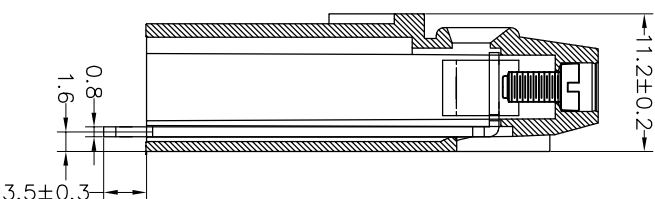

Housing Material(塑件): PA66 (UL94 V-0)
 Contact(端子): Brass, Tin plating(黄铜镀锡)
 Clamp(方块): Brass/Steel(铜/铁), Ni plating(镍鍍)
 Screw (螺丝): M2.5, Steel, Zinc plating(钢,镀锌)

PITCH RANGE		NOMINAL DIMENSION RANGE									
IN	MM	IN	MM	IN	MM	IN	MM				
TO	6	OVER	10	OVER	30	OVER	60	OVER	100	OVER	150
	6	TO	10	TO	30	TO	60	TO	100	TO	150
	±0.10		±0.15		±0.25		±0.30		±0.50		±1.00

Ordering Information

JL 500HH - XXX XX X X 1

Pitch
500=5.0PH
508=5.08PH

No.of pins
2P,3P,4P~12P

Housing Color
B=Black
G=Green
U=Blue
R=Red
W=White
Y=Yellow
O=Orange
E=Grey

Packing
0=Pe bog
A=Troy

Recommended P.C.B Layout(Top Side)
 (PCB BOARD TOLERANCE±0.05)

REV	DATE	MODIFICATION DESCRIPTION	CHANGE	DIM	TOL	APPROVE	SCALE	FIT	PART NO.	TITLE:
A0	2019.07.03	NEW DRAWING		Angle	±3°	CHECK	A4	1/1	JL500HH-XXXXXXXX1	5.0/5.08mm Terminal Blocks Female
1										

JILIN 深圳市锦凌电子有限公司
 SHENZHEN JINLING ELECTRONIC CO.,LTD
 Tel: 86-755-2997-5806/5802 Fax: 86-755-2997-5992