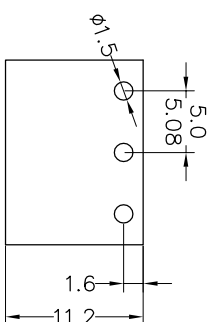

Housing Material(塑件): PA66 (UL94 V-0)
 Contact(端子): Brass, Tin plating(黄铜镀锡)
 Clamp(方块): Brass/Steel(铜/铁), Ni plating(镍鍍)
 Screw (螺丝): M2.5, Steel, Zinc plating(钢,镀锌)

PITCH RANGE		NOMINAL DIMENSION RANGE									
IN	MM	IN	MM	IN	MM	IN	MM				
TO	6	OVER	10	OVER	30	OVER	60	OVER	100	OVER	150
	6	TO	10	TO	30	TO	60	TO	100	TO	150
	±0.10		±0.15		±0.25		±0.30		±0.50		±1.00

Ordering Information

JL 500HH - XXX XX X X 1

Pitch
500=5.0PH
508=5.08PH

No.of pins
2P,3P,4P~12P

Housing Color
B=Black
G=Green
U=Blue
R=Red
W=White
Y=Yellow
O=Orange
E=Grey

Packing
0=Pe bog
A=Troy

Recommended P.C.B Layout(Top Side)
 (PCB BOARD TOLERANCE±0.05)

REV	DATE	MODIFICATION DESCRIPTION	CHANGE	DIM	TOL	APPROVE	SCALE	FIT	PART NO.	TITLE:
A0	2019.07.03	NEW DRAWING		Angle	±3°	CHECK	A4	1/1	JL500HH-XXXXXXXX1	5.0/5.08mm Terminal Blocks Female
1										

JILIN 深圳市锦凌电子有限公司
 SHENZHEN JINLING ELECTRONIC CO.,LTD
 Tel: 86-755-2997-5806/5802 Fax: 86-755-2997-5992