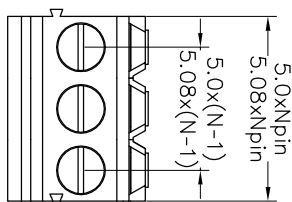

Housing Material(塑件): PA66 (UL94 V-0)
 Contact(端子): Brass, Tin plating(黄铜镀锡)
 Clamp(方块): Brass/Steel(铜/铁), Ni plating(镍鍍)
 Screw (螺丝): M2.5, Steel, Zinc plating(钢,镀锌)

PITCH RANGE		NOMINAL DIMENSION RANGE									
IN	MM	IN	MM	IN	MM	IN	MM				
TO	6	OVER	10	OVER	30	OVER	60	OVER	100	OVER	150
	6	TO	10	TO	30	TO	60	TO	100	TO	150
	±0.10		±0.15		±0.25		±0.30		±0.50		±1.00

Ordering Information

JL 500HH - XXX XX X X 1

Pitch
500=5.0PH
508=5.08PH

No.of pins
2P,3P,4P~12P

Housing Color
B=Black
G=Green
U=Blue
R=Red
W=White
Y=Yellow
O=Orange
E=Grey

Packing
0=Pe bog
A=Troy

Recommended P.C.B Layout(Top Side)
 (PCB BOARD TOLERANCE±0.05)

REV	DATE	MODIFICATION DESCRIPTION	CHANGE	DIM	TOL	APPROVE	SCALE	FIT	PART NO.	TITLE:
A0	2019.07.03	NEW DRAWING		Angle	±3°	CHECK	A4	1/1	JL500HH-XXXXXXXX1	5.0/5.08mm Terminal Blocks Female
1										

JILIN 深圳市锦凌电子有限公司
 SHENZHEN JINLING ELECTRONIC CO.,LTD
 Tel: 86-755-2997-5806/5802 Fax: 86-755-2997-5992