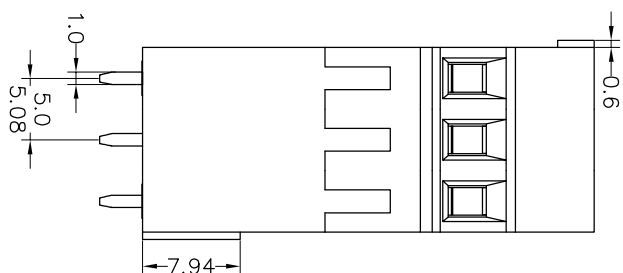

Ordering Information

JL 500HH - XXX XX X X 1

Pitch
500=5.0PH
508=5.08PH

No.of pins
2P,3P,4P~12P

Housing Color
B=Black
G=Green
U=Blue
R=Red
W=White
Y=Yellow
O=Orange
E=Grey

Packing
0=Pe bog
A=Troy

Recommended P.C.B Layout(Top Side)
 (PCB BOARD TOLERANCE±0.05)

REV	DATE	MODIFICATION DESCRIPTION	CHANGE	DIM	TOL	APPROVE	SCALE	FIT	PART NO.	TITLE:
A0	2019.07.03	NEW DRAWING		Angle	±3°	CHECK	A4	1/1	JL500HH-XXXXXXXX1	5.0/5.08mm Terminal Blocks Female
1										

JILIN 深圳市锦凌电子有限公司
 SHENZHEN JINLING ELECTRONIC CO.,LTD
 Tel: 86-755-2997-5806/5802 Fax: 86-755-2997-5992