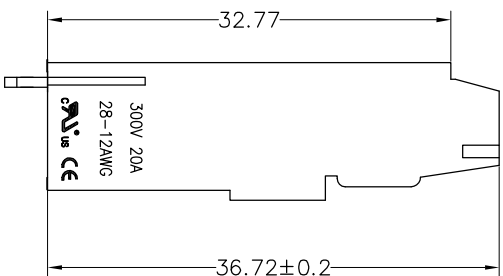

Housing Material(塑件): PA66 (UL94 V-0)
 Contact(端子): Brass, Tin plating(黄铜镀锡)
 Clamp(方块): Brass/Steel(铜/铁), Ni plating(镍鍍)
 Screw (螺丝): M2.5, Steel, Zinc plating(钢,镀锌)

PITCH RANGE		NOMINAL DIMENSION RANGE									
IN	MM	IN	MM	IN	MM	IN	MM				
TO	6	OVER	10	OVER	30	OVER	60	OVER	100	OVER	150
	6	TO	10	TO	30	TO	60	TO	100	TO	150
	±0.10		±0.15		±0.25		±0.30		±0.50		±1.00

Ordering Information

JL 500HH - XXX XX X X 1

Pitch
500=5.0PH
508=5.08PH

No.of pins
2P,3P,4P~12P

Housing Color
B=Black
G=Green
U=Blue
R=Red
W=White
Y=Yellow
O=Orange
E=Grey

Packing
0=Pe bog
A=Troy

Recommended P.C.B Layout(Top Side)
 (PCB BOARD TOLERANCE±0.05)

REV	DATE	MODIFICATION DESCRIPTION	CHANGE	DIM	TOL	APPROVE	SCALE	FIT	PART NO.	TITLE:
A0	2019.07.03	NEW DRAWING		Angle	±3°	CHECK	A4	1/1	JL500HH-XXXXXXXX1	5.0/5.08mm Terminal Blocks Female
1										

JILIN 深圳市锦凌电子有限公司
 SHENZHEN JINLING ELECTRONIC CO.,LTD
 Tel: 86-755-2997-5806/5802 Fax: 86-755-2997-5992