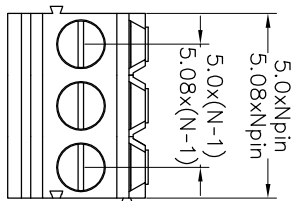

Housing Material(塑件): PA66 (UL94 V-0)
 Contact(端子): Brass, Tin plating(黄铜镀锡)
 Clamp(方块): Brass/Steel(铜/铁), Ni plating(镍鍍)
 Screw (螺丝): M2.5, Steel, Zinc plating(钢,镀锌)

PITCH RANGE		NOMINAL DIMENSION RANGE					
IN MM		IN MM		IN MM		IN MM	
OVER	TO	OVER	TO	OVER	TO	OVER	TO
6	10	10	30	60	100	100	150
±0.10	±0.15	±0.25	±0.30	±0.30	±0.50	±0.70	±1.00

Ordering Information

JL 500HH - XXX XX X X 1

Pitch
500=5.0PH
508=5.08PH

No.of pins
2P,3P,4P~12P

Housing Color
B=Black
G=Green
U=Blue
R=Red
W=White
Y=Yellow
O=Orange
E=Grey

Packing
0=Pe bog
A=Troy

Recommended P.C.B Layout(Top Side)
 (PCB BOARD TOLERANCE±0.05)

REV	DATE	MODIFICATION DESCRIPTION	CHANGE	DIM	TOL	APPROVE	OPERATION	SCALE	FIT	PART NO.
A0	2019.07.03	NEW DRAWING		Angle	±3°	CHECK	±0.20	A4	1/1	JL500HH-XXXXXXXX1
1							±0.30			

JILIN 深圳市锦凌电子有限公司
 SHENZHEN JINLING ELECTRONIC CO.,LTD
 Tel: 86-755-2997-5806/5802 Fax: 86-755-2997-5992