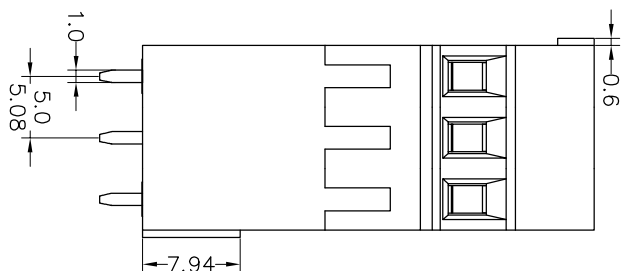

Ordering Information

JL 500HH - XXX XX X X 1

Pitch
500=5.0PH
508=5.08PH

No.of pins
2P,3P,4P~12P

Housing Color
B=Black
G=Green
U=Blue
R=Red
W=White
Y=Yellow
O=Orange
E=Grey

Packing
0=Pe bog
A=Troy

Recommended P.C.B Layout(Top Side)
 (PCB BOARD TOLERANCE±0.05)