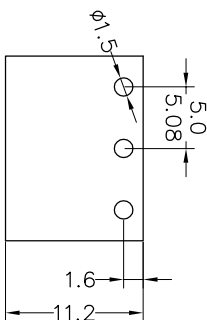

Housing Material(塑件): PA66 (UL94 V-0)
 Contact(端子): Brass, Tin plating(黄铜镀锡)
 Clamp(方块): Brass/Steel(铜/铁), Ni plating(镍鍍)
 Screw (螺丝): M2.5, Steel, Zinc plating(钢,镀锌)

PITCH RANGE		NOMINAL DIMENSION RANGE					
IN MM		IN MM		IN MM		IN MM	
OVER	TO	OVER	TO	OVER	TO	OVER	TO
6	10	10	30	60	100	100	150
±0.10	±0.15	±0.25	±0.30	±0.30	±0.50	±0.70	±1.00

Ordering Information

JL 500HH - XXX XX X X 1

Pitch
500=5.0PH
508=5.08PH

No.of pins
2P,3P,4P~12P

Housing Color
B=Black
G=Green
U=Blue
R=Red
W=White
Y=Yellow
O=Orange
E=Grey

Packing
0=Pe bog
A=Troy

Recommended P.C.B Layout(Top Side)
 (PCB BOARD TOLERANCE±0.05)