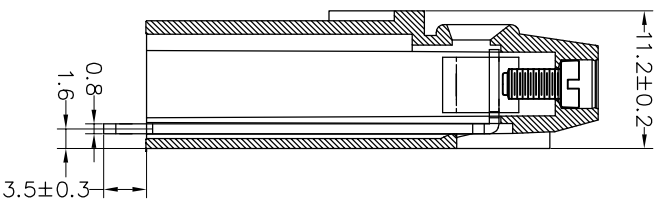

Housing Material(塑件): PA66 (UL94 V-0)
 Contact(端子): Brass, Tin plating(黄铜镀锡)
 Clamp(方块): Brass/Steel(铜/铁), Ni plating(镍鍍)
 Screw (螺丝): M2.5, Steel, Zinc plating(钢,镀锌)

PITCH RANGE		NOMINAL DIMENSION RANGE					
IN MM		IN MM		IN MM		IN MM	
OVER	TO	OVER	TO	OVER	TO	OVER	TO
6	10	10	30	60	100	100	150
±0.10	±0.15	±0.25	±0.30	±0.30	±0.50	±0.70	±1.00

Ordering Information

JL 500HH - XXX XX X X 1

Pitch
500=5.0PH
508=5.08PH

No.of pins
2P,3P,4P~12P

Housing Color
B=Black
G=Green
U=Blue
R=Red
W=White
Y=Yellow
O=Orange
E=Grey

Packing
0=Pe bog
A=Troy

Recommended P.C.B Layout(Top Side)
 (PCB BOARD TOLERANCE±0.05)

REV	DATE	MODIFICATION DESCRIPTION	CHANGE	DIM	TOL	APPROVE	OPERATION	SCALE	FIT	PART NO.
A0	2019.07.03	NEW DRAWING		Angle	±3°	CHECK	±0.20	A4	1/1	JL500HH-XXXXXXXX1
1							±0.30			

JILIN 深圳市锦凌电子有限公司
 SHENZHEN JINLING ELECTRONIC CO.,LTD
 Tel: 86-755-2997-5806/5802 Fax: 86-755-2997-5992