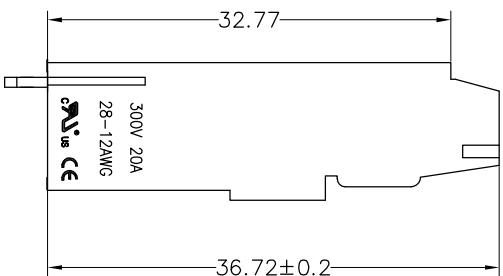

Ordering Information

JL 500HH - XXX XX X X 1

Pitch
500=5.0PH
508=5.08PH

No.of pins
2P,3P,4P~12P

Housing Color
B=Black
G=Green
U=Blue
R=Red
W=White
Y=Yellow
O=Orange
E=Grey

Packing
0=Pe bog
A=Troy

Recommended P.C.B Layout(Top Side)
 (PCB BOARD TOLERANCE±0.05)