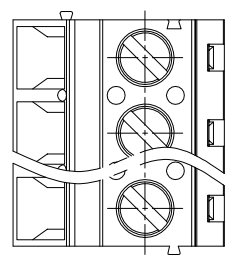

- 2. Torque value : M3, 0.5N·m
- 3. Wire range : 0.2~2.5mm²

NOTES2:

- 1. Dimension shall be interpreted per ASME Y14.5-2009
- 2. Pitch : 5.08mm, Poles : N=02~24P
- 3. Stripping length : 10~11mm
- 4. Operating temperature: -40°C~+105°C
- 5. Undimensioned tolerances:

Pitch range in mm	Nominal dimension range in mm			Over	Over	Over	0.1/10
	Over	TO	TO				
6 TO 10	6	10	30	60	100	150	
10 TO 24	10	24	30	60	100	150	<
	±0.15	±0.20	±0.30	±0.30	±0.50	±0.70	±1.00
							±2:

6. RoHS Compliance

Ordering Information

JL504-508 XX G 0 1

REVISION RECORD			
REV	ECN	DESCRIPTION	DATE
A0		NEW	21.04.24

DRAW	SHUANGPING ZHENG		SCALE	FIT	PART NO.	JL504-508XXG01
	UNIT	mm	UNIT	A4		
CHECK	LICHAD LIU		SIZE	A4	TITLE:	JL504-5.08-XXP螺钉式绿色一字螺丝
APPROVE	YONGLIANG GAO		SHEET	1/1		
	PRD	J				