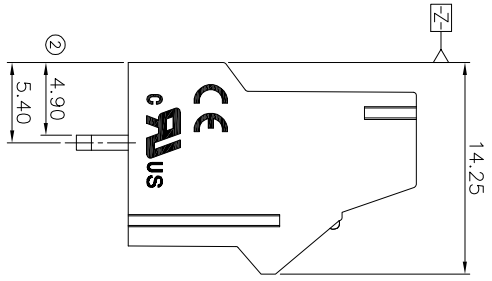

- 2. Torque value : M3, 0.5N·m
- 3. Wire range : 0.2~2.5mm²

NOTES2:

- 1. Dimension shall be interpreted per ASME Y14.5-2009
- 2. Pitch : 5.08mm, Poles : N=02~24P
- 3. Stripping length : 10~11mm
- 4. Operating temperature: -40°C~+105°C
- 5. Undimensioned tolerances:

Pitch range in mm	Nominal dimension range in mm			Over	Over	Over	0.1/10
	Over	TO	TO				
6 TO 10	6	10	30	60	100	150	
10 TO 24	10	24	30	60	100	150	<
	±0.15	±0.20	±0.30	±0.30	±0.50	±0.70	±1.00
							±2:

6. RoHS Compliance

Ordering Information

JL504-508 XX G 0 1

REVISION RECORD			
REV	ECN	DESCRIPTION	DATE
A0		NEW	21.04.24

DRAW	SHUANGPING ZHENG		SCALE	FIT	PART NO.	JL504-508XXG01
	UNIT	mm	UNIT	A4		
CHECK	LICHAD LIU		SIZE	A4	TITLE:	JL504-5.08-XXP螺钉式绿色一字螺丝
APPROVE	YONGLIANG GAO		SHEET	1/1		
	PRD	J				