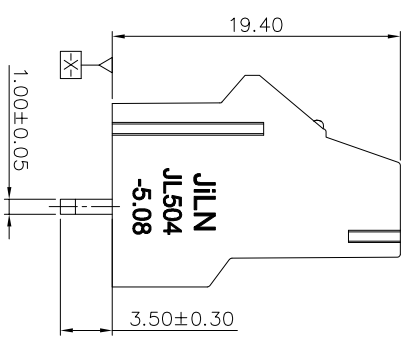

- 2. Torque value : M3, 0.5N·m
- 3. Wire range : 0.2~2.5mm²

NOTES2:

- 1. Dimension shall be interpreted per ASME Y14.5-2009
- 2. Pitch : 5.08mm, Poles : N=02~24P
- 3. Stripping length : 10~11mm
- 4. Operating temperature: -40°C~+105°C
- 5. Undimensioned tolerances:

Pitch range in mm	Nominal dimension range in mm			Over	Over	Over	0.1/10
	Over	TO	TO				
6 TO 10	6	10	30	60	100	150	
10 TO 24	10	24	30	60	100	150	<
	±0.15	±0.20	±0.30	±0.30	±0.50	±0.70	±1.00
							±2:

6. RoHS Compliance

Ordering Information

JL504-508 XX G 0 1

REVISION RECORD			
REV	ECN	DESCRIPTION	DATE
A0		NEW	21.04.24

DRAW	SHUANGPING ZHENG		SCALE	FIT	PART NO.	JL504-508XXG01
	UNIT	mm	UNIT	A4		
CHECK	LICHAD LIU		SIZE	A4	TITLE:	JL504-5.08-XXP螺钉式绿色一字螺丝
APPROVE	YONGLIANG GAO		SHEET	1/1		
	PRD	J				