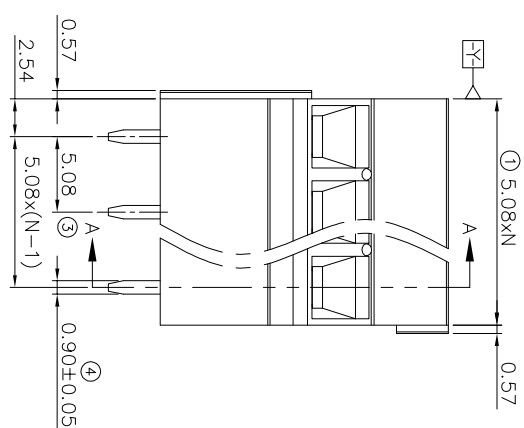

- 2. Torque value : M3, 0.5N·m
- 3. Wire range : 0.2~2.5mm²

NOTES2:

- 1. Dimension shall be interpreted per ASME Y14.5-2009
- 2. Pitch : 5.08mm, Poles : N=02~24P
- 3. Stripping length : 10~11mm
- 4. Operating temperature: -40°C~+105°C
- 5. Undimensioned tolerances:

Pitch range in mm	Nominal dimension range in mm			Over	Over	Over	0.1/10
	Over	TO	TO				
6 TO 10	6	10	30	60	100	150	
10 TO 24	10	24	30	60	100	150	<
	±0.15	±0.20	±0.30	±0.30	±0.50	±0.70	±1.00
							±2:

6. RoHS Compliance

Ordering Information

JL504-508 XX G 0 1

REVISION RECORD			
REV	ECN	DESCRIPTION	DATE
A0		NEW	21.04.24

DRAW	SHUANGPING ZHENG		SCALE	FIT	PART NO.	JL504-508XXG01
	UNIT	mm	UNIT	A4		
CHECK	LICHAD LIU		SIZE	A4	TITLE:	JL504-5.08-XXP螺钉式绿色一字螺丝
APPROVE	YONGLIANG GAO		SHEET	1/1		
	PRD	J				