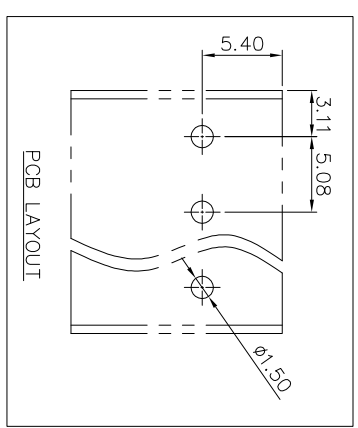

NOTES1:

- UL Standard
- 1. Rated voltage/current : 300V / 20A
- 2. Withstanding voltage : AC1600V/1Min.
- 3. Torque value : M3, 4.43Lb.in
- 4. Wire range : 30~12AWG

IEC Standard

1. Pollution degree	2	2	3
Overvoltage category	II	III	III
Rate impulse voltage(KV)	4KV	4KV	4KV
Rate voltage(V)	630V	400V	250V
Rate current(A)	20A		

- 2. Torque value : M3, 0.5N·m
- 3. Wire range : 0.2~2.5mm²

NOTES2:

- 1. Dimension shall be interpreted per ASME Y14.5-2009
- 2. Pitch : 5.08mm, Poles : N=02~24P
- 3. Stripping length : 10~11mm
- 4. Operating temperature: -40°C~+105°C
- 5. Undimensioned tolerances:

Pitch range in mm	Nominal dimension range in mm			Over	Over	Over	0.1/10
	Over	TO	TO				
6 TO 10	6	10	30	60	100	150	
10 TO 24	10	24	30	60	100	150	<
	±0.15	±0.20	±0.30	±0.30	±0.50	±0.70	±1.00
							±2:

6. RoHS Compliance

Ordering Information

JL504-508 XX G 0 1

REVISION RECORD			
REV	ECN	DESCRIPTION	DATE
A0		NEW	21.04.24

DRAW	SHUANGPING ZHENG		SCALE	FIT	PART NO.	JL504-508XXG01
	UNIT	mm	UNIT	A4		
CHECK	LICHAD LIU		SIZE	A4	TITLE:	JL504-5.08-XXP螺钉式绿色一字螺丝
APPROVE	YONGLIANG GAO		SHEET	1/1		
	PRD	J				