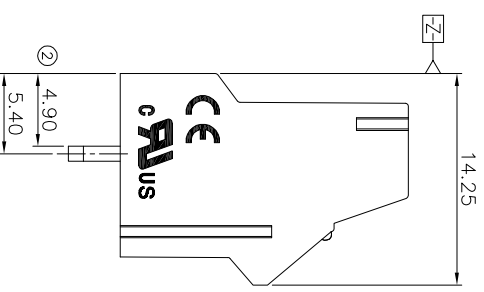

2. Torque value : M3, 0.5N·m
3. Wire range : 0.2~2.5mm²

NOTES2:

1. Dimension shall be interpreted per ASME Y14.5-2009
2. Pitch : 5.08mm, Poles : N=02~24P
3. Stripping length : 10~11mm
4. Operating temperature: -40°C~+105°C
5. Undimensioned tolerances:

Pitch range in mm	Nominal dimension range in mm			Over	Over	Over	0.1/10
	Over	TO	TO				
6 TO 10	6	10	30	60	100	150	
10 TO 24	10	24	30	60	100	150	<
	±0.15	±0.20	±0.30	±0.30	±0.50	±0.70	±1.00
							±2:

6. RoHS Compliance

Ordering Information

JL504-508 XX G 0 1

REVISION RECORD			
REV	ECN	DESCRIPTION	DATE
A0		NEW	21.04.24

DRAW	SHUANGPING ZHENG		SCALE	FIT	PART NO.	JL504-508XXG01
	UNIT	mm	SIZE	A4		
CHECK	LICHAD LIU		SHEET	1/1	TITLE:	JL504-5.08-XXP螺钉式绿色一字螺丝
APPROVE	YONGLIANG GAO		PRD			