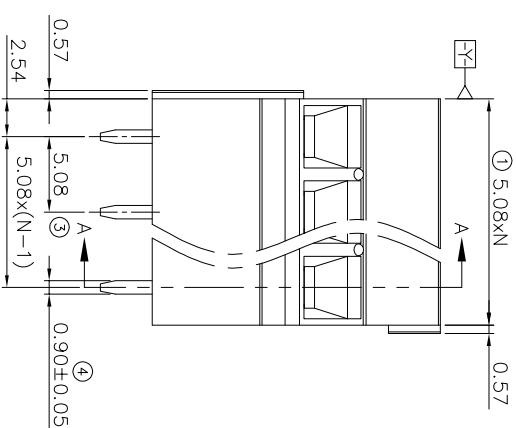

2. Torque value : M3, 0.5N·m
3. Wire range : 0.2~2.5mm²

NOTES2:

1. Dimension shall be interpreted per ASME Y14.5-2009
2. Pitch : 5.08mm, Poles : N=02~24P
3. Stripping length : 10~11mm
4. Operating temperature: -40°C~+105°C
5. Undimensioned tolerances:

Pitch range in mm	Nominal dimension range in mm			Over	Over	Over	0.1/10
	Over	TO	TO				
6 TO 10	6	10	30	60	100	150	
10 TO 24	10	24	30	60	100	150	<
	±0.15	±0.20	±0.30	±0.30	±0.50	±0.70	±1.00
							±2:

6. RoHS Compliance

Ordering Information

JL504-508 XX G 0 1

REVISION RECORD			
REV	ECN	DESCRIPTION	DATE
A0		NEW	21.04.24

DRAW	SHUANGPING ZHENG		SCALE	FIT	PART NO.	JL504-508XXG01
	UNIT	mm	SIZE	A4		
CHECK	LICHAD LIU		SHEET	1/1	TITLE:	JL504-5.08-XXP螺钉式绿色一字螺丝
APPROVE	YONGLIANG GAO		PRD			