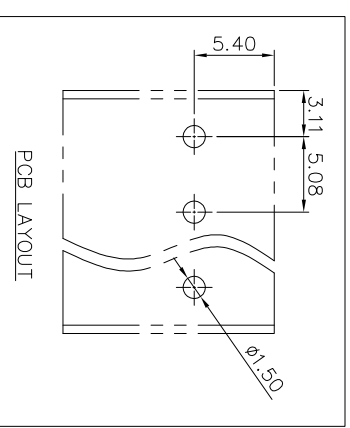

NOTES1:

UL Standard

1. Rated voltage/current : 300V / 20A
2. Withstanding voltage : AC1600V/1Min.
3. Torque value : M3, 4.43Lb.in
4. Wire range : 30~12AWG

IEC Standard

1. Pollution degree	2	2	3
Overvoltage category	II	III	III
Rate impulse voltage(KV)	4KV	4KV	4KV
Rate voltage(V)	630V	400V	250V
Rate current(A)	20A		

2. Torque value : M3, 0.5N·m
3. Wire range : 0.2~2.5mm²

NOTES2:

1. Dimension shall be interpreted per ASME Y14.5-2009
2. Pitch : 5.08mm, Poles : N=02~24P
3. Stripping length : 10~11mm
4. Operating temperature: -40°C~+105°C
5. Undimensioned tolerances:

Pitch range in mm	Nominal dimension range in mm			Over	Over	Over	0.1/10
	Over	TO	TO				
6 TO 10	6	10	30	60	100	150	
10 TO 24	10	24	30	60	100	150	<
	±0.15	±0.20	±0.30	±0.30	±0.50	±0.70	±1.00
							±2:

6. RoHS Compliance

Ordering Information

JL504-508 XX G 0 1

REVISION RECORD			
REV	ECN	DESCRIPTION	DATE
A0		NEW	21.04.24

DRAW	SHUANGPING ZHENG		SCALE	FIT	PART NO.	JL504-508XXG01
	UNIT	mm	SIZE	A4		
CHECK	LICHAD LIU		SHEET	1/1	TITLE:	JL504-5.08-XXP螺钉式绿色一字螺丝
APPROVE	YONGLIANG GAO		PRD			