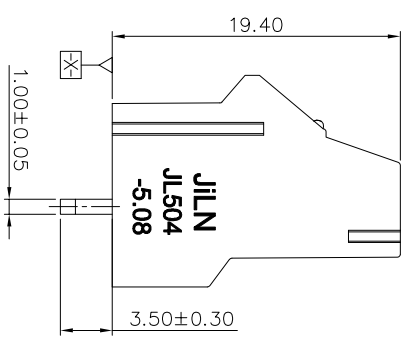

2. Torque value : M3, 0.5N·m
3. Wire range : 0.2~2.5mm²

NOTES2:

1. Dimension shall be interpreted per ASME Y14.5-2009
2. Pitch : 5.08mm, Poles : N=02~24P
3. Stripping length : 10~11mm
4. Operating temperature: -40°C~+105°C
5. Undimensioned tolerances:

Pitch range in mm	Nominal dimension range in mm			Over	Over	Over	0.1/10
	Over	TO	TO				
6 TO 10	6	10	30	60	100	150	
10 TO 24	10	24	30	60	100	150	<
	±0.15	±0.20	±0.30	±0.30	±0.50	±0.70	±1.00
							±2:

6. RoHS Compliance

Ordering Information

JL504-508 XX G 0 1

REVISION RECORD			
REV	ECN	DESCRIPTION	DATE
A0		NEW	21.04.24

DRAW	SHUANGPING ZHENG		SCALE	FIT	PART NO.	JL504-508XXG01
	UNIT	mm	SIZE	A4		
CHECK	LICHAD LIU		SHEET	1/1	TITLE:	JL504-5.08-XXP螺钉式绿色一字螺丝
APPROVE	YONGLIANG GAO		PRD			