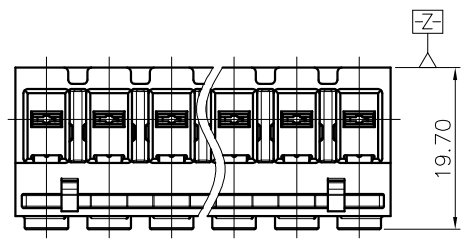

REVISION RECORD				
REV	ECN	DESCRIPTION	DRFT	DATE
AO		NEW		20.12.9

1. NOTES1:
2. UL Standard
- 1.Rated voltage/current : 600V / 41A
  - 2.Withstanding voltage : AC2200V/1Min.
  - 3.Torque value : M3 , 7.0Lb.in
  - 4.Wire range : 24~8AWG(str)
    24~10AWG(sol)

1. IEC Standard

1.

Pollution degree	2	2	3
Overtoltage category	II	III	III
Rate impulse voltage(KV)	6KV	6KV	6KV
Rate voltage(V)	1000V	1000V	1000V
Rate current(A)	41A		

- 2.Torque value : M3 , 0.8N·m
- 3.Wire range : 0.5~6mm²

1. NOTES2:
- 1.Dimension shall be interpreted per ASME Y14.5-2009
  - 2.Pitch : 7.62mm, Poles : N=02~12P
  - 3.Stripping length : 11mm
  - 4.Operating temperature: -40°C~+105°C
  - 5.Undimensioned tolerances:

Pitch range in mm		Nominal dimension range in mm						0.1/10
TO	Over	TO	Over	TO	Over	TO	Over	
6	10	30	60	100	150			<
±0.15	±0.20	±0.30	±0.50	±0.70	±1.00	±1.30		±2*

6.RoHS Compliance

Ordering Information

JL5EDGKH-762 XX G 0 1

Pitch 762=7.62PH   No.of pins 2P,3P,4P~12P   Housing Color B=Black G=Green U=Blue R=Red W=White Y=Yellow D=Orange E=Grey   Packing 0=Pe bag T=Tube A=Tray

DRAW	SHUANGPING ZHENG	SCALE	FIT	JILN® 东莞市锦凌电子有限公司 DONGGUAN JINLING ELECTRONIC CO.,LTD
CHECK	LICHAD LIU	UNIT	mm	
APPROVE	YONGLIANG GAO	SIZE	A4	PART NO. JL5EDGKH-762XXG01
		SHEET	1/1	TITLE: JL5EDGKH-7.62-XXP 插拔式母座/绿色
		PROJ.