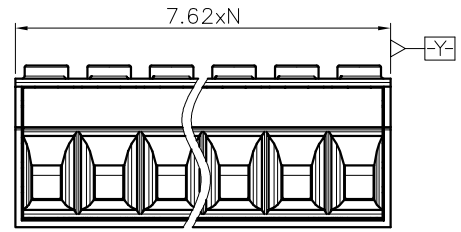

REVISION RECORD				
REV	ECN	DESCRIPTION	DRFT	DATE
AO		NEW		20.12.9

1. NOTES1:
2. UL Standard
- 1.Rated voltage/current : 600V / 41A
  - 2.Withstanding voltage : AC2200V/1Min.
  - 3.Torque value : M3 , 7.0Lb.in
  - 4.Wire range : 24~8AWG(str)
    24~10AWG(sol)

1. IEC Standard

1.

Pollution degree	2	2	3
Overtoltage category	II	III	III
Rate impulse voltage(KV)	6KV	6KV	6KV
Rate voltage(V)	1000V	1000V	1000V
Rate current(A)	41A		

- 2.Torque value : M3 , 0.8N·m
- 3.Wire range : 0.5~6mm²

1. NOTES2:
- 1.Dimension shall be interpreted per ASME Y14.5-2009
  - 2.Pitch : 7.62mm, Poles : N=02~12P
  - 3.Stripping length : 11mm
  - 4.Operating temperature: -40°C~+105°C
  - 5.Undimensioned tolerances:

Pitch range in mm		Nominal dimension range in mm						0.1/10
TO	Over	TO	Over	TO	Over	TO	Over	
6	10	30	60	100	150			<
±0.15	±0.20	±0.30	±0.50	±0.70	±1.00	±1.30		±2*

6.RoHS Compliance

Ordering Information

JL5EDGKH-762 XX G 0 1

Pitch 762=7.62PH   No.of pins 2P,3P,4P~12P   Housing Color B=Black G=Green U=Blue R=Red W=White Y=Yellow D=Orange E=Grey   Packing 0=Pe bag T=Tube A=Tray

DRAW	SHUANGPING ZHENG	SCALE	FIT	JILN® 东莞市锦凌电子有限公司 DONGGUAN JINLING ELECTRONIC CO.,LTD
CHECK	LICHAD LIU	UNIT	mm	
APPROVE	YONGLIANG GAO	SIZE	A4	PART NO. JL5EDGKH-762XXG01
		SHEET	1/1	TITLE: JL5EDGKH-7.62-XXP 插拔式母座/绿色
		PROJ.