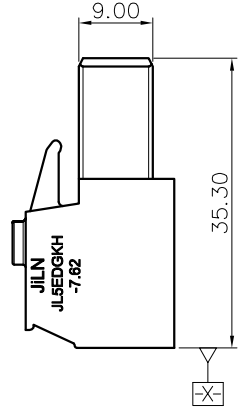

- NOTES2:
- 1.Dimension shall be interpreted per ASME Y14.5-2009
 - 2.Pitch : 7.62mm, Poles : N=02~12P
 - 3.Stripping length : 11mm
 - 4.Operating temperature: -40°C~+105°C
 - 5.Undimensioned tolerances:

Pitch range in mm		Nominal dimension range in mm						0.1/10
TO	Over	TO	Over	TO	Over	TO	Over	
6	10	30	60	100	150			<
±0.15	±0.20	±0.30	±0.50	±0.70	±1.00	±1.30		±2*

6.RoHS Compliance

Ordering Information

JL5EDGKH-762 XX G 0 1

Pitch 762=7.62PH No.of pins 2P,3P,4P~12P Housing Color B=Black G=Green U=Blue R=Red W=White Y=Yellow D=Orange E=Grey Packing 0=Pe bag T=Tube A=Tray

DRAW	SHUANGPING ZHENG	SCALE	FIT	JILN ® 东莞市锦凌电子有限公司 DONGGUAN JINLING ELECTRONIC CO.,LTD
CHECK	LICHAD LIU	UNIT	mm	
APPROVE	YONGLIANG GAO	SIZE	A4	PART NO. JL5EDGKH-762XXG01
		SHEET	1/1	TITLE: JL5EDGKH-7.62-XXP 插拔式母座/绿色
		PROJ.		