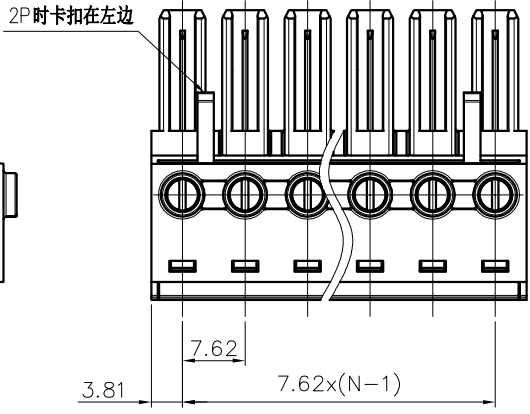

- NOTES2:
- 1.Dimension shall be interpreted per ASME Y14.5-2009
 - 2.Pitch : 7.62mm, Poles : N=02~12P
 - 3.Stripping length : 11mm
 - 4.Operating temperature: -40°C~+105°C
 - 5.Undimensioned tolerances:

Pitch range in mm		Nominal dimension range in mm						0.1/10
TO	Over	TO	Over	TO	Over	TO	Over	
6	10	30	60	100	150			<
±0.15	±0.20	±0.30	±0.50	±0.70	±1.00	±1.30		±2*

6.RoHS Compliance

Ordering Information

JL5EDGKH-762 XX G 0 1

Pitch 762=7.62PH No.of pins 2P,3P,4P~12P Housing Color B=Black G=Green U=Blue R=Red W=White Y=Yellow D=Orange E=Grey Packing 0=Pe bag T=Tube A=Tray

DRAW	SHUANGPING ZHENG	SCALE	FIT	JILN ® 东莞市锦凌电子有限公司 DONGGUAN JINLING ELECTRONIC CO.,LTD
CHECK	LICHAD LIU	UNIT	mm	
APPROVE	YONGLIANG GAO	SIZE	A4	PART NO. JL5EDGKH-762XXG01
		SHEET	1/1	TITLE: JL5EDGKH-7.62-XXP 插拔式母座/绿色
		PROJ.		