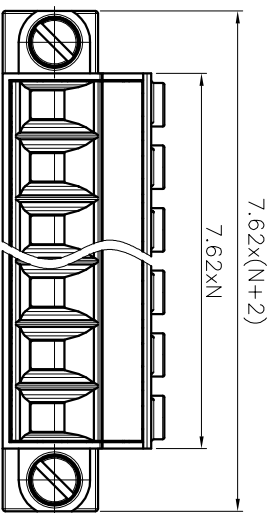

NOTES1:

- UL Standard
 1. Rated voltage/current : 600V / 41A
 2. Withstanding voltage : AC2200V/1Min.
 3. Torque value : M3 , 7.0lb.in
 4. Wire range : 24~8AWG(str)
 24~10AWG(sol)

IEC Standard

1. Pollution degree 2 2 3
 Overvoltage category II III III
 Rate impulse voltage(kV) 6kV 6kV 6kV
 Rate voltage(V) 1000V 1000V 1000V
 Rate current(A) 41A
 2. Torque value : M3 , 0.8N·m
 3. Wire range : 0.5~6mm²

NOTES2:

1. Dimension shall be interpreted per ASME Y14.5-2009
 2. Pitch : 7.62mm, Poles : N=02~12P
 3. Stripping length : 11mm
 4. Operating temperature: -40°C~+105°C
 5. Undimensioned tolerances:

Pitch range	Nominal dimension		range		mm
	Over	TO	Over	TO	
6	10	TO	30	60	100
10	10	TO	30	60	150
24	30	TO	60	100	150
±0.15/±0.20/±0.30/±0.30/±0.50/±0.70/±1.00/±1.30					±2°

6. RoHS Compliance

Ordering Information

JL5EDGKHM-762 XX G 0 1

REVISION RECORD				
REV	ECN	DESCRIPTION	DRFT	DATE
A0		NEW		20.12.9

DRAW	SHUANGPING ZHENG		SCALE	FIT	<p>JILN® 东莞市锦凌电子有限公司 DONGGUAN JINLING ELECTRONIC CO., LTD</p>	
CHECK	LICHAD LIU	UNIT	mm	SIZE		
APPROVE	YONGLIANG GAO	SHEET	1/1	PART NO.	JL5EDGKHM-762XXG01	JL5EDGKHM-762-XXP 插拔式母座/绿色/带耳
		PRD		TITLE:		