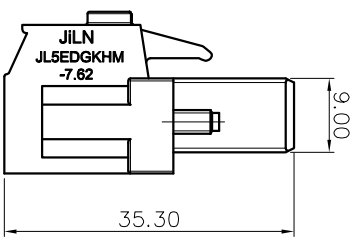

NOTES2:

1. Dimension shall be interpreted per ASME Y14.5-2009
 2. Pitch : 7.62mm, Poles : N=02~12P
 3. Stripping length : 11mm
 4. Operating temperature: -40°C~+105°C
 5. Undimensioned tolerances:

Pitch range	Nominal dimension		range		mm
	Over	TO	Over	TO	
6	10	TO	30	60	100
10	10	TO	30	60	150
24	30	TO	60	100	150
±0.15/±0.20/±0.30/±0.30/±0.50/±0.70/±1.00/±1.30					±2°

6. RoHS Compliance

Ordering Information

JL5EDGKHM-762 XX G 0 1

REVISION RECORD				
REV	ECN	DESCRIPTION	DRFT	DATE
A0		NEW		20.12.9

DRAW	SHUANGPING ZHENG		SCALE	FIT	<p>JILN® 东莞市锦凌电子有限公司 DONGGUAN JINLING ELECTRONIC CO., LTD</p>	
CHECK	LICHAD LIU	UNIT	mm	SIZE		
APPROVE	YONGLIANG GAO	SHEET	1/1	PART NO.	JL5EDGKHM-762XXG01	JL5EDGKHM-762-XXP 插拔式母座/绿色/带耳
		PRD		TITLE:		