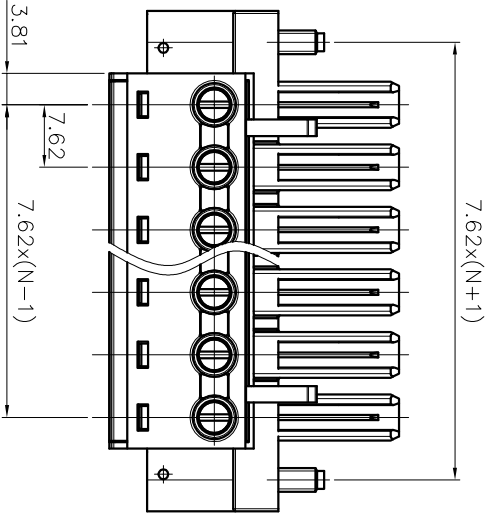

NOTES1:

- UL Standard
 1. Rated voltage/current : 600V / 41A
 2. Withstanding voltage : AC2200V/1Min.
 3. Torque value : M3 , 7.0lb.in
 4. Wire range : 24~8AWG(str)
 24~10AWG(sol)

IEC Standard

1. Pollution degree 2 2 3
 Overvoltage category II III III
 Rate impulse voltage(kV) 6kV 6kV 6kV
 Rate voltage(V) 1000V 1000V 1000V
 Rate current(A) 41A
 2. Torque value : M3 , 0.8N·m
 3. Wire range : 0.5~6mm²

NOTES2:

1. Dimension shall be interpreted per ASME Y14.5-2009
 2. Pitch : 7.62mm, Poles : N=02~12P
 3. Stripping length : 11mm
 4. Operating temperature: -40°C~+105°C
 5. Undimensioned tolerances:

Pitch range	Nominal dimension		range		mm
	Over	TO	Over	TO	
6	10	TO	30	60	100
10	10	TO	30	60	150
24	30	TO	60	100	150
±0.15/±0.20/±0.30/±0.30/±0.50/±0.70/±1.00/±1.30					±2°

6. RoHS Compliance

Ordering Information

JL5EDGKHM-762 XX G 0 1

REVISION RECORD				
REV	ECN	DESCRIPTION	DRFT	DATE
A0		NEW		20.12.9

DRAW	SHUANGPING ZHENG		SCALE	FIT	<p>JILN® 东莞市锦凌电子有限公司 DONGGUAN JINLING ELECTRONIC CO., LTD</p>	
CHECK	LICHAD LIU	UNIT	mm	SIZE		
APPROVE	YONGLIANG GAO	SHEET	1/1	PART NO.	JL5EDGKHM-762XXG01	JL5EDGKHM-762-XXP 插拔式母座/绿色/带耳
		PRD		TITLE:		