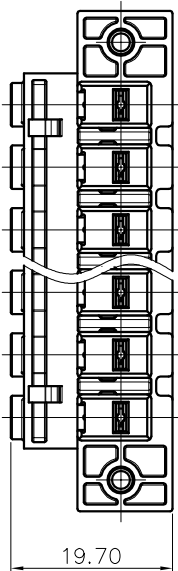

NOTES1:

- UL Standard
 1. Rated voltage/current : 600V / 41A
 2. Withstanding voltage : AC2200V/1Min.
 3. Torque value : M3 , 7.0lb.in
 4. Wire range : 24~8AWG(str)
 24~10AWG(sol)

IEC Standard

1. Pollution degree 2 2 3
 Overvoltage category II III III
 Rate impulse voltage(kV) 6kV 6kV 6kV
 Rate voltage(V) 1000V 1000V 1000V
 Rate current(A) 41A
 2. Torque value : M3 , 0.8N·m
 3. Wire range : 0.5~6mm²

NOTES2:

1. Dimension shall be interpreted per ASME Y14.5-2009
 2. Pitch : 7.62mm, Poles : N=02~12P
 3. Stripping length : 11mm
 4. Operating temperature: -40°C~+105°C
 5. Undimensioned tolerances:

Pitch range	Nominal dimension		range		mm
	Over	TO	Over	TO	
6	10	TO	30	60	100
10	10	TO	30	60	150
24	30	TO	60	100	150
±0.15/±0.20/±0.30/±0.30/±0.50/±0.70/±1.00/±1.30					±2°

6. RoHS Compliance

Ordering Information

JL5EDGKHM-762 XX G 0 1

REVISION RECORD				
REV	ECN	DESCRIPTION	DRFT	DATE
A0		NEW		20.12.9

DRAW	SHUANGPING ZHENG		SCALE	FIT	<p>JILN® 东莞市锦凌电子有限公司 DONGGUAN JINLING ELECTRONIC CO., LTD</p>	
CHECK	LICHAD LIU	UNIT	mm	SIZE		
APPROVE	YONGLIANG GAO	SHEET	1/1	PART NO.	JL5EDGKHM-762XXG01	JL5EDGKHM-762-XXP 插拔式母座/绿色/带耳
		PRD		TITLE:		